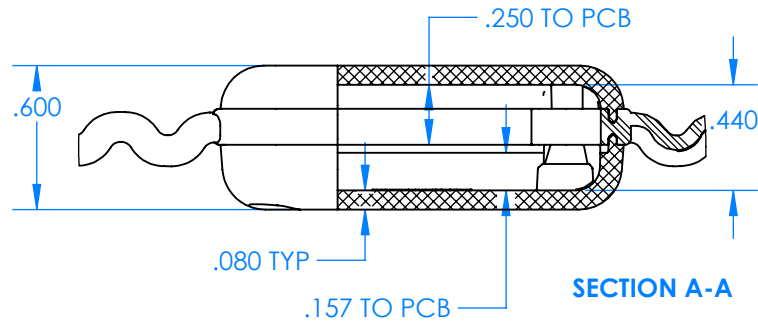

SERPAC BW23A-YY-AS-ZZ

Electronic Enclosures

PCB CLAMP AREA

SECTION A-A

Enclosure color (YY)

Top-Bottom combinations available

- BK=black
- CL=clear
- TRGY=translucent gray
- TRRD=translucent red

Strap color (ZZ)

- BK=black
- BL=blue
- GM=gunmetal
- NG=neon green
- NO=neon orange
- OR=orange
- YL=yellow
- WH=white

PN	Description
5510A	(1) BW2A Top style A
5513A	(1) BW2B Bottom style A
5517A	(1) BW2AS Small Strap style A
6002	(4) #2 X 3/8" PH HD screw. TORQUE 35-60 in-oz