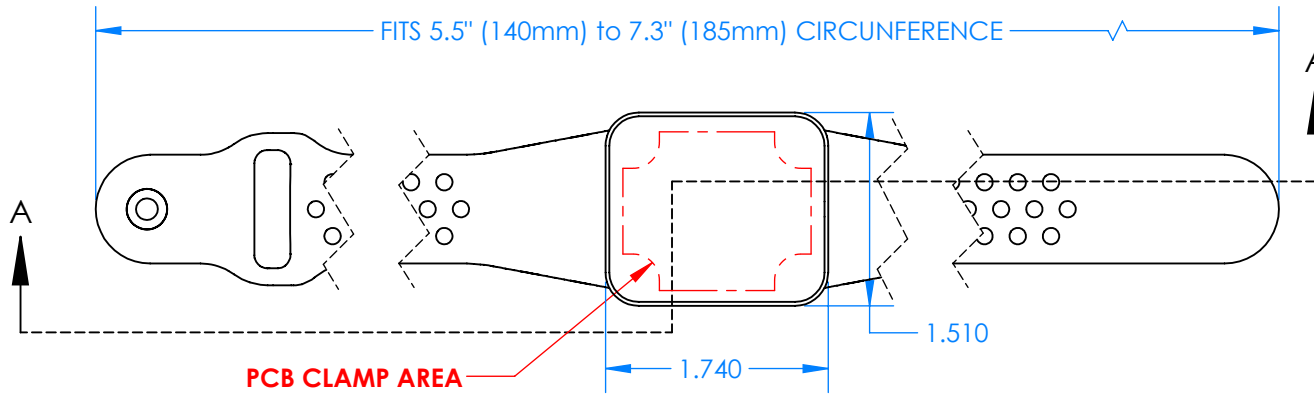

SERPAC BW23A-YY-AS-ZZ

Electronic Enclosures

PCB CLAMP AREA

SECTION A-A

Enclosure color (YY)

Top-Bottom combinations available

- BK=black
- CL=clear
- TRGY=translucent gray
- TRRD=translucent red

Strap color (ZZ)

- BK=black
- BL=blue
- GM=gunmetal
- NG=neon green
- NO=neon orange
- OR=orange
- YL=yellow
- WH=white

PN	Description
5510A	(1) BW2A Top style A
5513A	(1) BW2B Bottom style A
5517A	(1) BW2AS Small Strap style A
6002	(4) #2 X 3/8" PH HD screw. TORQUE 35-60 in-oz