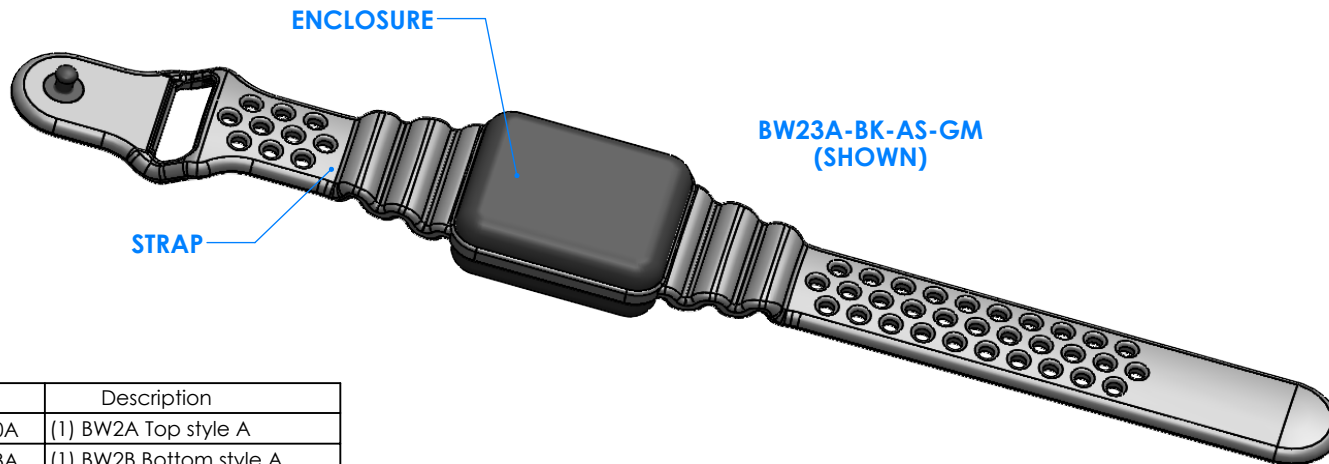

SERPAC BW23A-YY-AS-ZZ

Electronic Enclosures

PCB CLAMP AREA

SECTION A-A

Enclosure color (YY)

Top-Bottom combinations available

- BK=black
- CL=clear
- TRGY=translucent gray
- TRRD=translucent red

Strap color (ZZ)

- BK=black
- BL=blue
- GM=gunmetal
- NG=neon green
- NO=neon orange
- OR=orange
- YL=yellow
- WH=white

PN	Description
5510A	(1) BW2A Top style A
5513A	(1) BW2B Bottom style A
5517A	(1) BW2AS Small Strap style A
6002	(4) #2 X 3/8" PH HD screw. TORQUE 35-60 in-oz