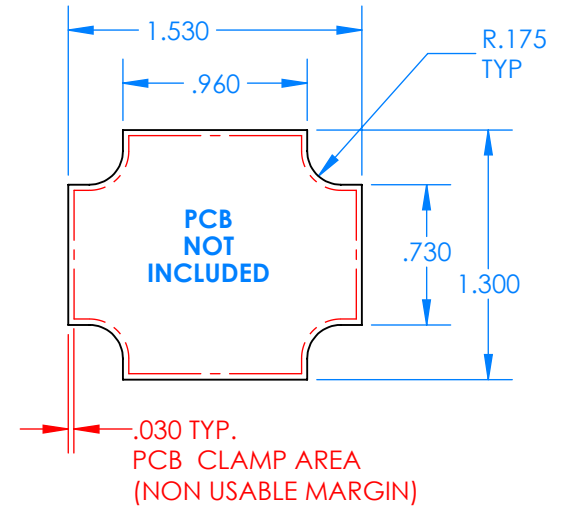

SERPAC BW23A-YY-AS-ZZ

Electronic Enclosures

PCB CLAMP AREA

SECTION A-A

Enclosure color (YY)

Top-Bottom combinations available

- BK=black
- CL=clear
- TRGY=translucent gray
- TRRD=translucent red

Strap color (ZZ)

- BK=black
- BL=blue
- GM=gunmetal
- NG=neon green
- NO=neon orange
- OR=orange
- YL=yellow
- WH=white

PN	Description
5510A	(1) BW2A Top style A
5513A	(1) BW2B Bottom style A
5517A	(1) BW2AS Small Strap style A
6002	(4) #2 X 3/8" PH HD screw. TORQUE 35-60 in-oz

Watertight enclosure meets or exceeds:
IP67
NEMA 4X, 12, 13