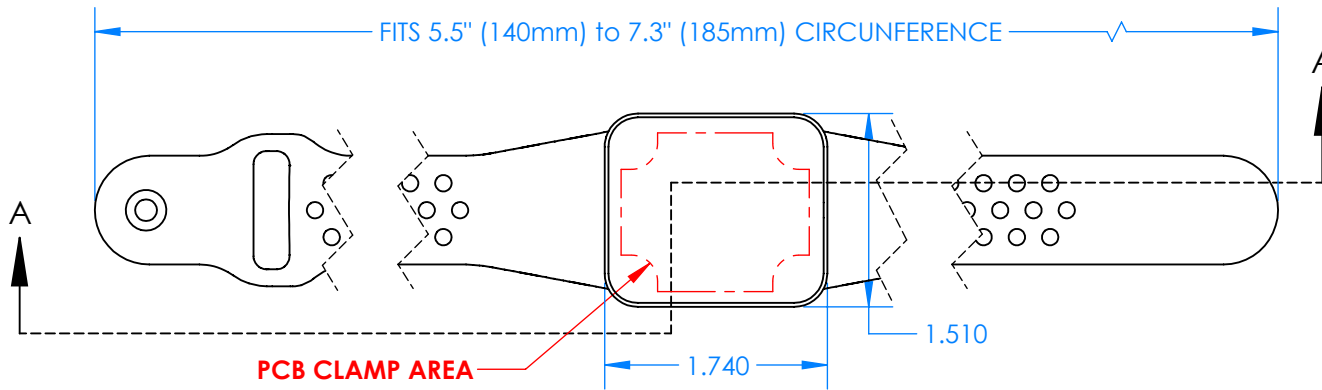

## Enclosure color (YY)

### Top-Bottom combinations available

BK=black  
 CL=clear  
 TRGY=translucent gray  
 TRRD=translucent red

## Strap color (ZZ)

BK=black  
 BL=blue  
 GM=gunmetal  
 NG=neon green  
 NO=neon orange  
 OR=orange  
 YL=yellow  
 WH=white

PN	Description
5512A	(1) BW2B Top style A
5513A	(1) BW2B Bottom style A
5517A	(1) BW2AS Small Strap style A
6002	(4) #2 X 3/8" PH HD screw. TORQUE 35-60 in-oz