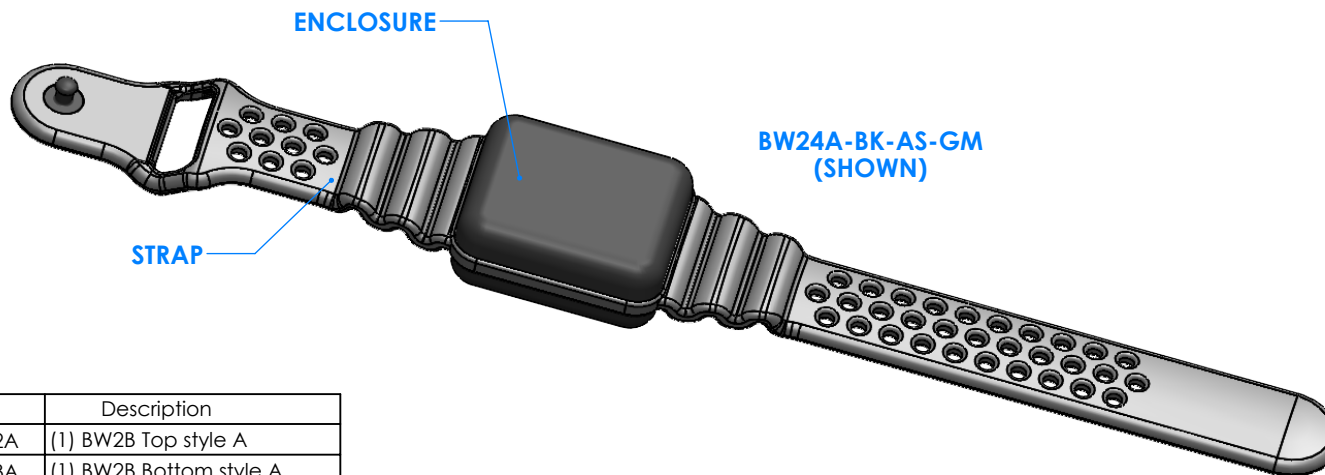

## Enclosure color (YY)

### Top-Bottom combinations available

BK=black  
 CL=clear  
 TRGY=translucent gray  
 TRRD=translucent red

## Strap color (ZZ)

BK=black  
 BL=blue  
 GM=gunmetal  
 NG=neon green  
 NO=neon orange  
 OR=orange  
 YL=yellow  
 WH=white

PN	Description
5512A	(1) BW2B Top style A
5513A	(1) BW2B Bottom style A
5517A	(1) BW2AS Small Strap style A
6002	(4) #2 X 3/8" PH HD screw. TORQUE 35-60 in-oz