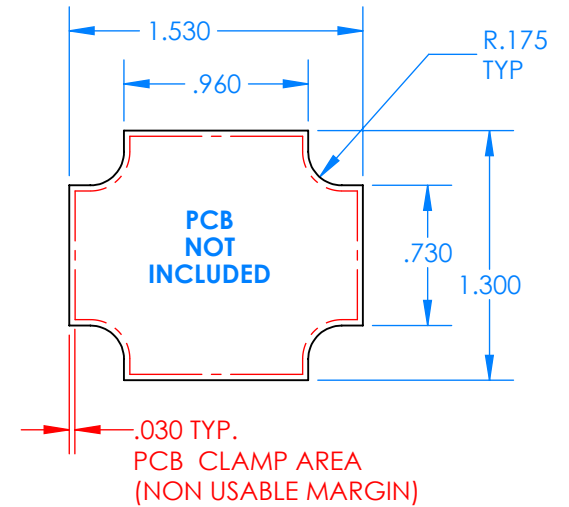

# SERPAC BW24A-YY-AS-ZZ

Electronic Enclosures

## Enclosure color (YY)

### Top-Bottom combinations available

BK=black  
 CL=clear  
 TRGY=translucent gray  
 TRRD=translucent red

## Strap color (ZZ)

BK=black  
 BL=blue  
 GM=gunmetal  
 NG=neon green  
 NO=neon orange  
 OR=orange  
 YL=yellow  
 WH=white

PN	Description
5512A	(1) BW2B Top style A
5513A	(1) BW2B Bottom style A
5517A	(1) BW2AS Small Strap style A
6002	(4) #2 X 3/8" PH HD screw. TORQUE 35-60 in-oz