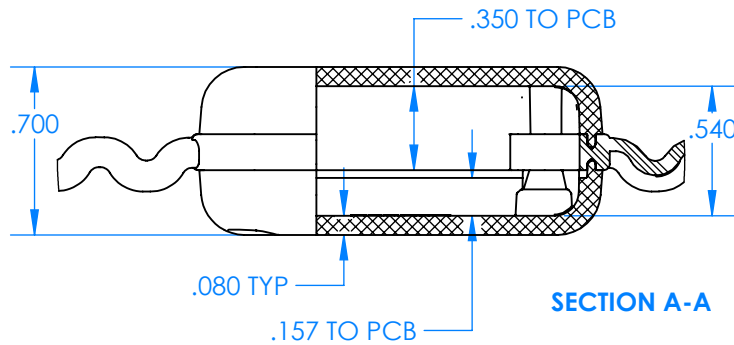

## Enclosure color (YY)

### Top-Bottom combinations available

BK=black  
 CL=clear  
 TRGY=translucent gray  
 TRRD=translucent red

## Strap color (ZZ)

BK=black  
 BL=blue  
 GM=gunmetal  
 NG=neon green  
 NO=neon orange  
 OR=orange  
 YL=yellow  
 WH=white

PN	Description
5512A	(1) BW2B Top style A
5513A	(1) BW2B Bottom style A
5517A	(1) BW2AS Small Strap style A
6002	(4) #2 X 3/8" PH HD screw. TORQUE 35-60 in-oz