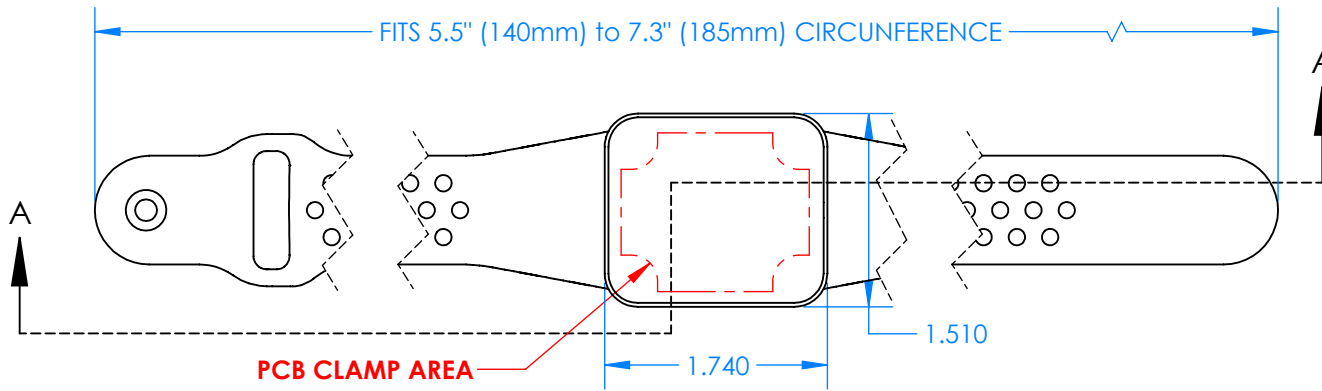

## Enclosure color (YY)

### Top-Bottom combinations available

BK=black  
 CL=clear  
 TRGY=translucent gray  
 TRRD=translucent red

## Strap color (ZZ)

BK=black  
 BL=blue  
 GM=gunmetal  
 NG=neon green  
 NO=neon orange  
 OR=orange  
 YL=yellow  
 WH=white

PN	Description
5512A	(1) BW2B Top style A
5513A	(1) BW2B Bottom style A
5517A	(1) BW2AS Small Strap style A
6002	(4) #2 X 3/8" PH HD screw. TORQUE 35-60 in-oz