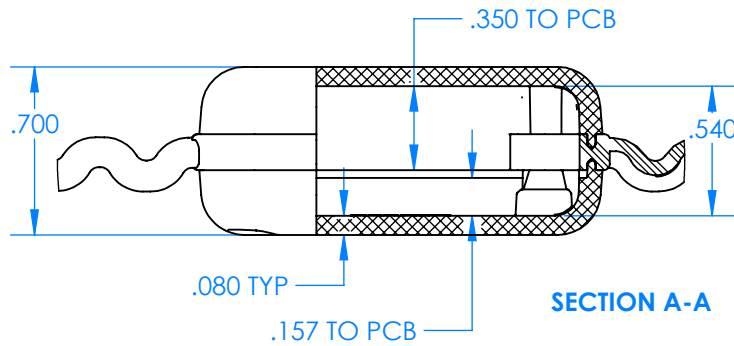

## Enclosure color (YY)

### Top-Bottom combinations available

BK=black  
 CL=clear  
 TRGY=translucent gray  
 TRRD=translucent red

## Strap color (ZZ)

BK=black  
 BL=blue  
 GM=gunmetal  
 NG=neon green  
 NO=neon orange  
 OR=orange  
 YL=yellow  
 WH=white

PN	Description
5512A	(1) BW2B Top style A
5513A	(1) BW2B Bottom style A
5517A	(1) BW2AS Small Strap style A
6002	(4) #2 X 3/8" PH HD screw. TORQUE 35-60 in-oz