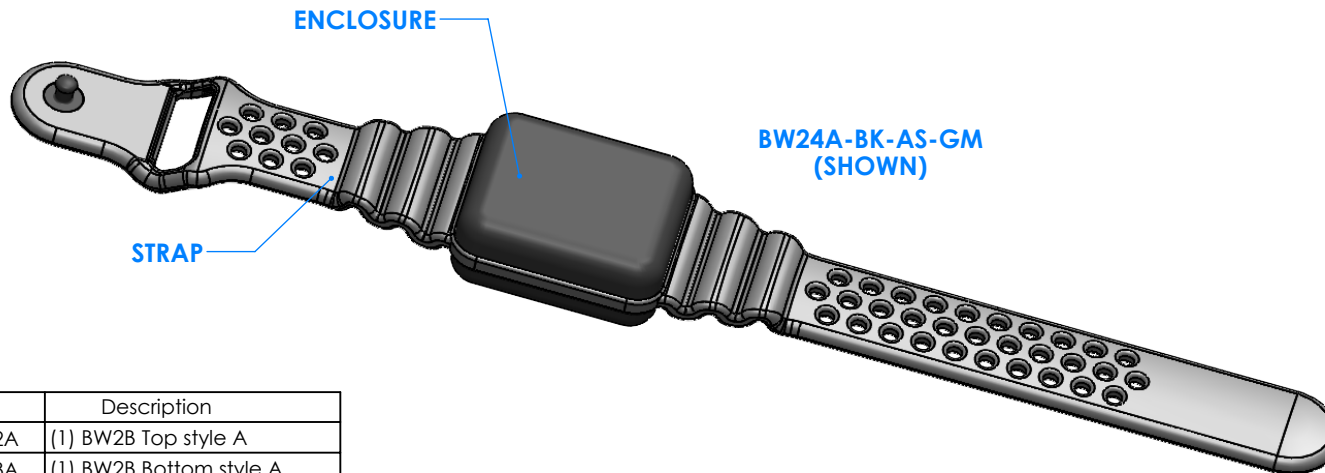

## Enclosure color (YY)

### Top-Bottom combinations available

BK=black  
 CL=clear  
 TRGY=translucent gray  
 TRRD=translucent red

## Strap color (ZZ)

BK=black  
 BL=blue  
 GM=gunmetal  
 NG=neon green  
 NO=neon orange  
 OR=orange  
 YL=yellow  
 WH=white

PN	Description
5512A	(1) BW2B Top style A
5513A	(1) BW2B Bottom style A
5517A	(1) BW2AS Small Strap style A
6002	(4) #2 X 3/8" PH HD screw. TORQUE 35-60 in-oz