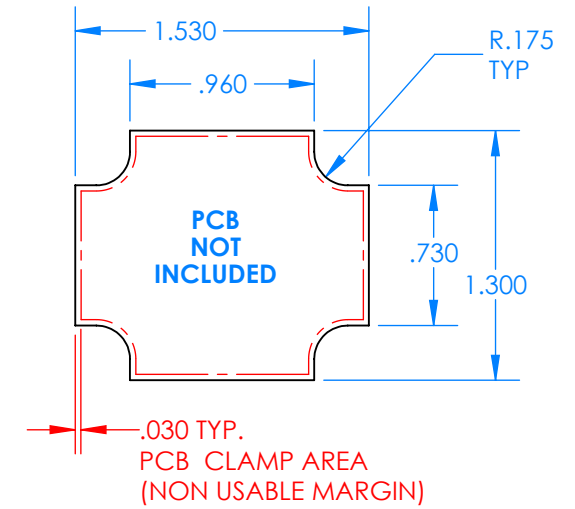

# SERPAC BW24A-YY-AS-ZZ

Electronic Enclosures

## Enclosure color (YY)

### Top-Bottom combinations available

BK=black  
 CL=clear  
 TRGY=translucent gray  
 TRRD=translucent red

## Strap color (ZZ)

BK=black  
 BL=blue  
 GM=gunmetal  
 NG=neon green  
 NO=neon orange  
 OR=orange  
 YL=yellow  
 WH=white

PN	Description
5512A	(1) BW2B Top style A
5513A	(1) BW2B Bottom style A
5517A	(1) BW2AS Small Strap style A
6002	(4) #2 X 3/8" PH HD screw. TORQUE 35-60 in-oz