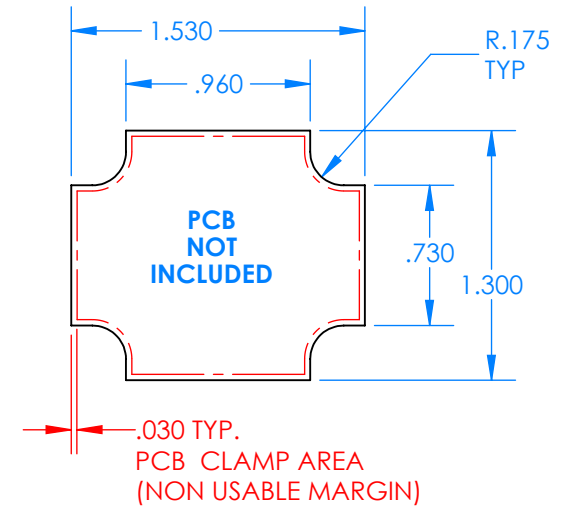

SERPAC BW24A-YY-AS-ZZ

Electronic Enclosures

Enclosure color (YY)

Top-Bottom combinations available

BK=black
 CL=clear
 TRGY=translucent gray
 TRRD=translucent red

Strap color (ZZ)

BK=black
 BL=blue
 GM=gunmetal
 NG=neon green
 NO=neon orange
 OR=orange
 YL=yellow
 WH=white

PN	Description
5512A	(1) BW2B Top style A
5513A	(1) BW2B Bottom style A
5517A	(1) BW2AS Small Strap style A
6002	(4) #2 X 3/8" PH HD screw. TORQUE 35-60 in-oz

Watertight enclosure meets or exceeds:
IP67
NEMA 4X, 12, 13