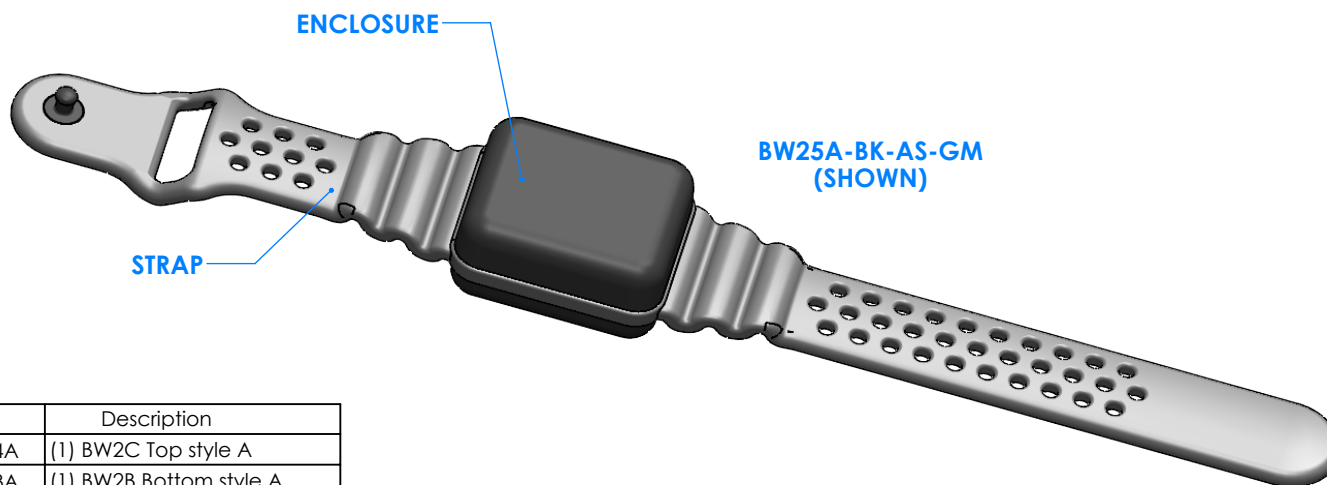

SERPAC BW25A-YY-AS-ZZ

Electronic Enclosures

Enclosure color (YY)

Top-Bottom combinations available

BK=black
CL=clear
TRGY=translucent gray
TRRD=translucent red

Strap color (ZZ)

BK=black
BL=blue
GM=gunmetal
NG=neon green
NO=neon orange
OR=orange
YL=yellow
WH=white

PN	Description
5514A	(1) BW2C Top style A
5513A	(1) BW2B Bottom style A
5517A	(1) BW2AS-Small Strap style A
6002	(4) #2 X 3/8" PH HD screw. TORQUE 35-60 in-oz

Watertight enclosure meets or exceeds:
IP67
NEMA 4X, 12, 13