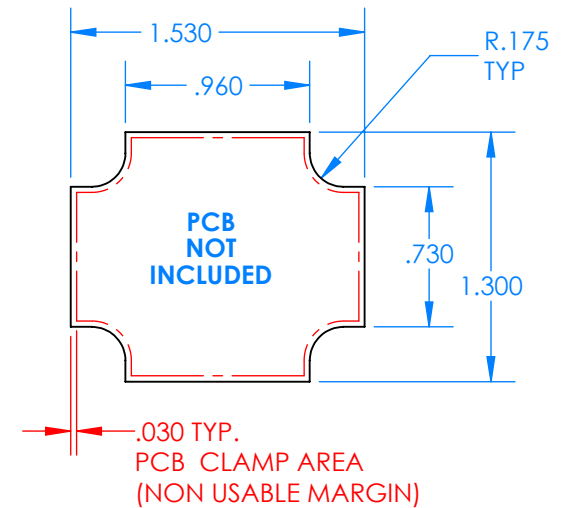

SERPAC BW25A-YY-AS-ZZ

Electronic Enclosures

Enclosure color (YY)

Top-Bottom combinations available

BK=black
CL=clear
TRGY=translucent gray
TRRD=translucent red

Strap color (ZZ)

BK=black
BL=blue
GM=gunmetal
NG=neon green
NO=neon orange
OR=orange
YL=yellow
WH=white

PN	Description
5514A	(1) BW2C Top style A
5513A	(1) BW2B Bottom style A
5517A	(1) BW2AS-Small Strap style A
6002	(4) #2 X 3/8" PH HD screw. TORQUE 35-60 in-oz

Watertight enclosure meets or exceeds:
IP67
NEMA 4X, 12, 13