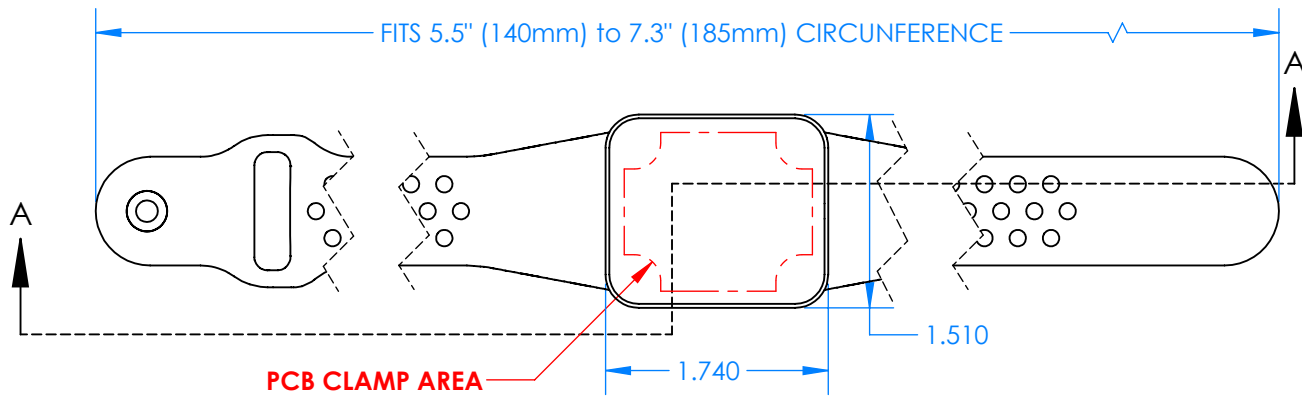

SERPAC BW25A-YY-AS-ZZ

Electronic Enclosures

Enclosure color (YY)

Top-Bottom combinations available

BK=black
CL=clear
TRGY=translucent gray
TRRD=translucent red

Strap color (ZZ)

BK=black
BL=blue
GM=gunmetal
NG=neon green
NO=neon orange
OR=orange
YL=yellow
WH=white

PN	Description
5514A	(1) BW2C Top style A
5513A	(1) BW2B Bottom style A
5517A	(1) BW2AS-Small Strap style A
6002	(4) #2 X 3/8" PH HD screw. TORQUE 35-60 in-oz

Watertight enclosure meets or exceeds:
IP67
NEMA 4X, 12, 13