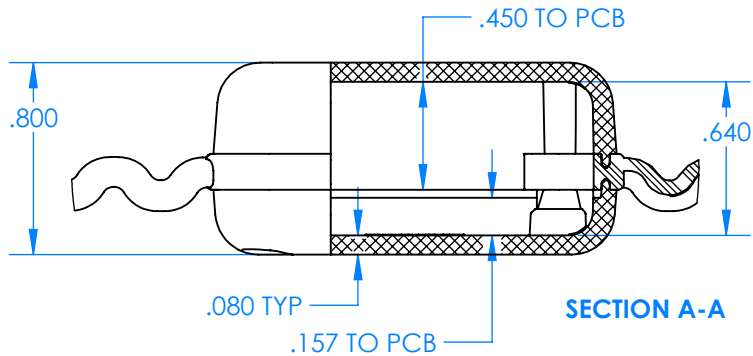

SERPAC BW25A-YY-AS-ZZ

Electronic Enclosures

Enclosure color (YY)

Top-Bottom combinations available

BK=black
CL=clear
TRGY=translucent gray
TRRD=translucent red

Strap color (ZZ)

BK=black
BL=blue
GM=gunmetal
NG=neon green
NO=neon orange
OR=orange
YL=yellow
WH=white

PN	Description
5514A	(1) BW2C Top style A
5513A	(1) BW2B Bottom style A
5517A	(1) BW2AS-Small Strap style A
6002	(4) #2 X 3/8" PH HD screw. TORQUE 35-60 in-oz

Watertight enclosure meets or exceeds:
IP67
NEMA 4X, 12, 13