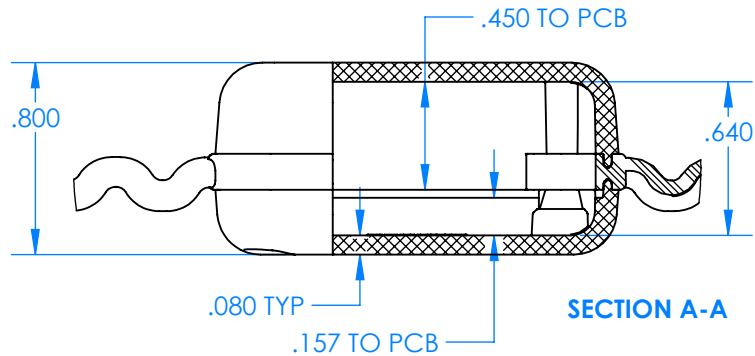

SERPAC BW25A-YY-AS-ZZ

Electronic Enclosures

Enclosure color (YY)

Top-Bottom combinations available

BK=black
CL=clear
TRGY=translucent gray
TRRD=translucent red

Strap color (ZZ)

BK=black
BL=blue
GM=gunmetal
NG=neon green
NO=neon orange
OR=orange
YL=yellow
WH=white

PN	Description
5514A	(1) BW2C Top style A
5513A	(1) BW2B Bottom style A
5517A	(1) BW2AS-Small Strap style A
6002	(4) #2 X 3/8" PH HD screw. TORQUE 35-60 in-oz

Watertight enclosure meets or exceeds:
IP67
NEMA 4X, 12, 13