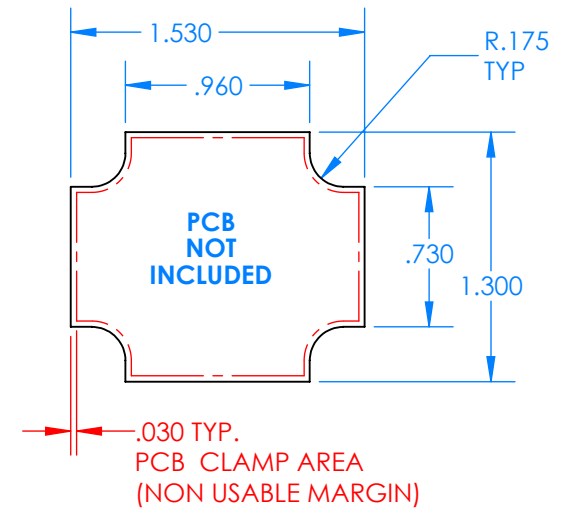

SERPAC BW25A-YY-AS-ZZ

Electronic Enclosures

Enclosure color (YY)

Top-Bottom combinations available

BK=black
CL=clear
TRGY=translucent gray
TRRD=translucent red

Strap color (ZZ)

BK=black
BL=blue
GM=gunmetal
NG=neon green
NO=neon orange
OR=orange
YL=yellow
WH=white

PN	Description
5514A	(1) BW2C Top style A
5513A	(1) BW2B Bottom style A
5517A	(1) BW2AS-Small Strap style A
6002	(4) #2 X 3/8" PH HD screw. TORQUE 35-60 in-oz

Watertight enclosure meets or exceeds:
IP67
NEMA 4X, 12, 13