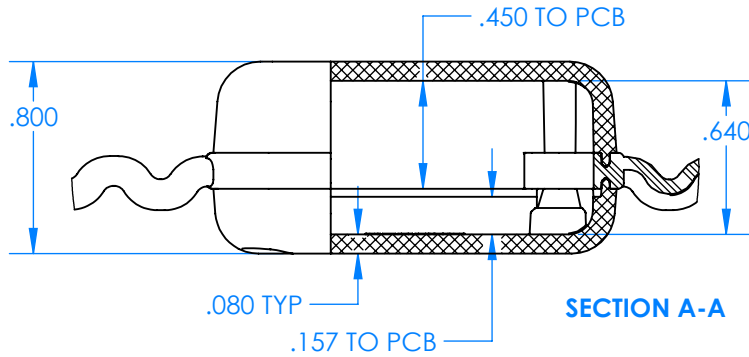

SERPAC BW25A-YY-AS-ZZ

Electronic Enclosures

Enclosure color (YY)

Top-Bottom combinations available

BK=black
CL=clear
TRGY=translucent gray
TRRD=translucent red

Strap color (ZZ)

BK=black
BL=blue
GM=gunmetal
NG=neon green
NO=neon orange
OR=orange
YL=yellow
WH=white

PN	Description
5514A	(1) BW2C Top style A
5513A	(1) BW2B Bottom style A
5517A	(1) BW2AS-Small Strap style A
6002	(4) #2 X 3/8" PH HD screw. TORQUE 35-60 in-oz

Watertight enclosure meets or exceeds:
IP67
NEMA 4X, 12, 13