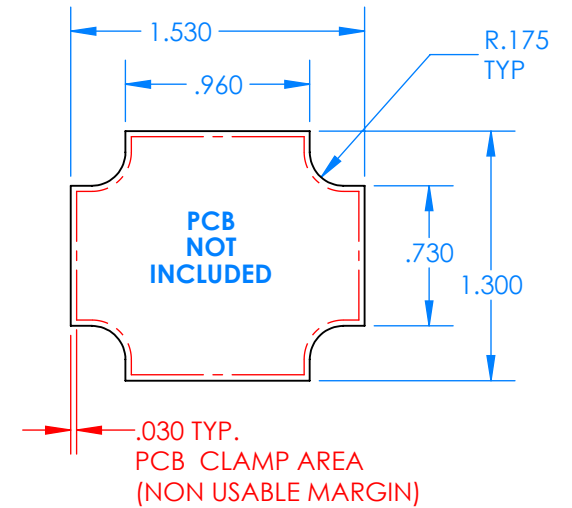

SERPAC BW25A-YY-AS-ZZ

Electronic Enclosures

Enclosure color (YY)

Top-Bottom combinations available

BK=black
CL=clear
TRGY=translucent gray
TRRD=translucent red

Strap color (ZZ)

BK=black
BL=blue
GM=gunmetal
NG=neon green
NO=neon orange
OR=orange
YL=yellow
WH=white

PN	Description
5514A	(1) BW2C Top style A
5513A	(1) BW2B Bottom style A
5517A	(1) BW2AS-Small Strap style A
6002	(4) #2 X 3/8" PH HD screw. TORQUE 35-60 in-oz

Watertight enclosure meets or exceeds:
IP67
NEMA 4X, 12, 13