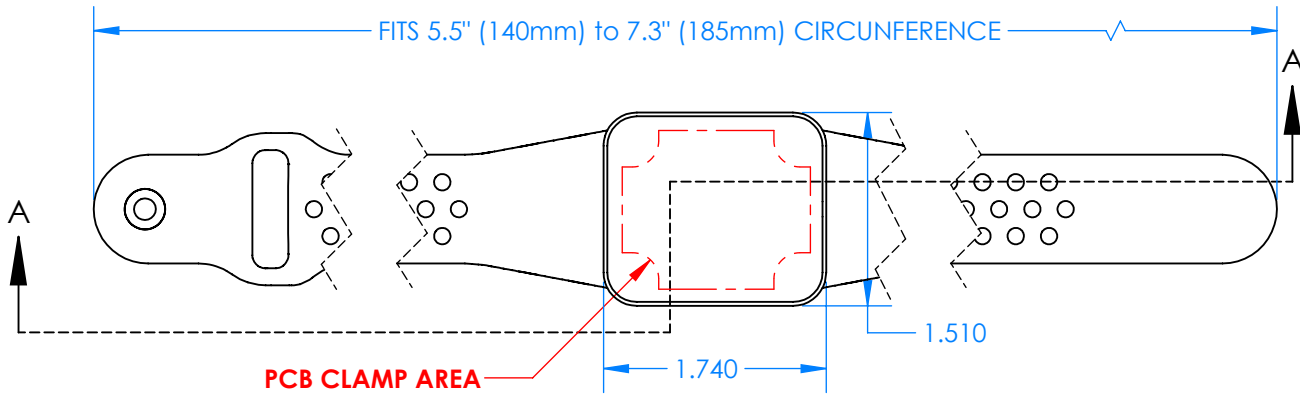

SERPAC BW25A-YY-AS-ZZ

Electronic Enclosures

Enclosure color (YY)

Top-Bottom combinations available

BK=black
CL=clear
TRGY=translucent gray
TRRD=translucent red

Strap color (ZZ)

BK=black
BL=blue
GM=gunmetal
NG=neon green
NO=neon orange
OR=orange
YL=yellow
WH=white

PN	Description
5514A	(1) BW2C Top style A
5513A	(1) BW2B Bottom style A
5517A	(1) BW2AS-Small Strap style A
6002	(4) #2 X 3/8" PH HD screw. TORQUE 35-60 in-oz

Watertight enclosure meets or exceeds:
IP67
NEMA 4X, 12, 13