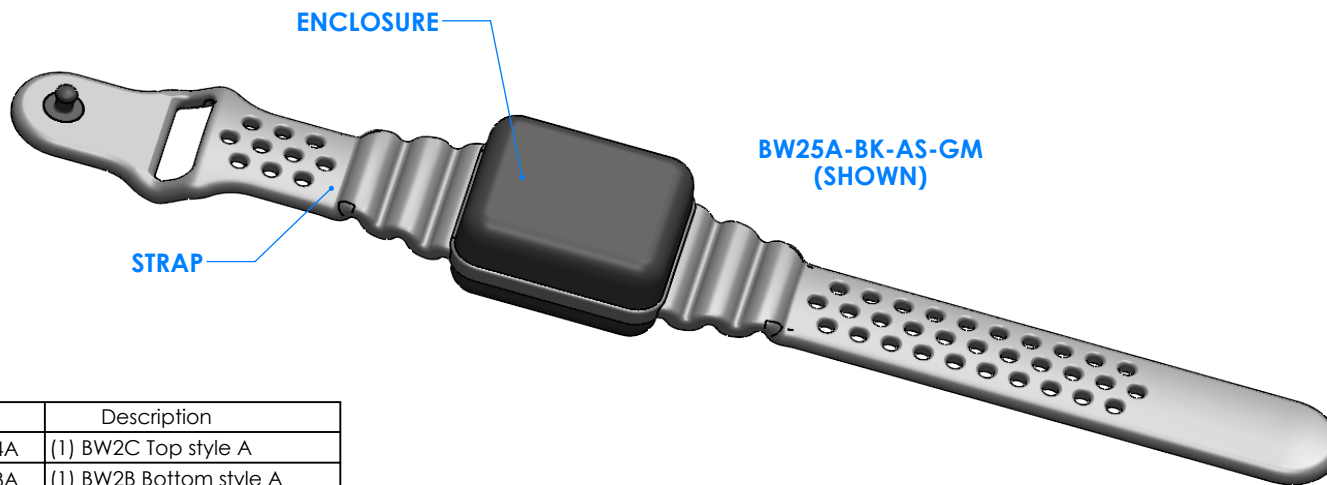

SERPAC BW25A-YY-AS-ZZ

Electronic Enclosures

Enclosure color (YY)

Top-Bottom combinations available

BK=black
CL=clear
TRGY=translucent gray
TRRD=translucent red

Strap color (ZZ)

BK=black
BL=blue
GM=gunmetal
NG=neon green
NO=neon orange
OR=orange
YL=yellow
WH=white

PN	Description
5514A	(1) BW2C Top style A
5513A	(1) BW2B Bottom style A
5517A	(1) BW2AS-Small Strap style A
6002	(4) #2 X 3/8" PH HD screw. TORQUE 35-60 in-oz

Watertight enclosure meets or exceeds:
IP67
NEMA 4X, 12, 13