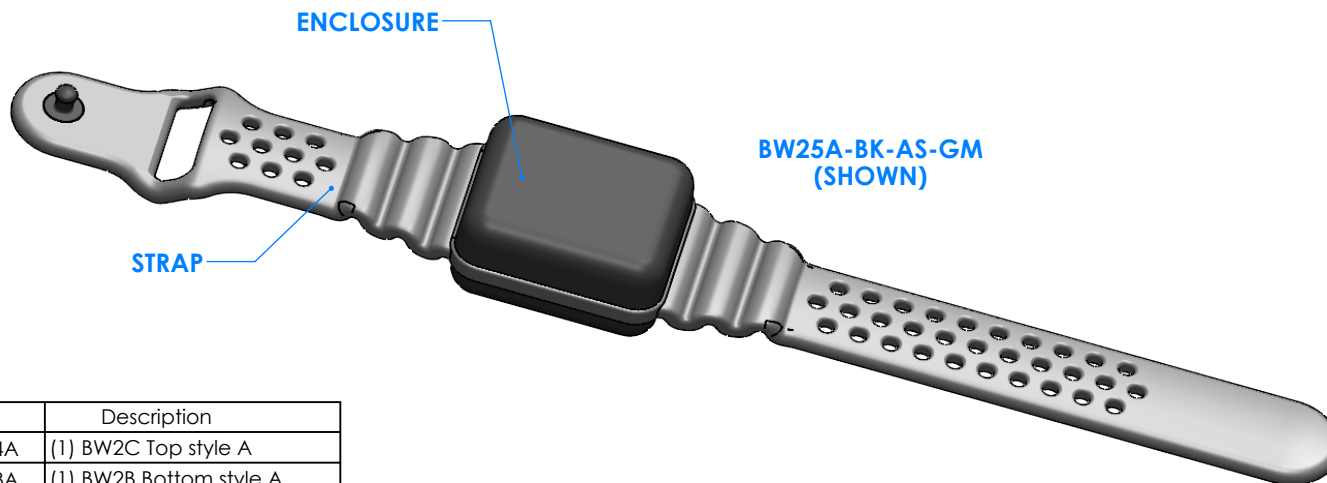

# SERPAC BW25A-YY-AS-ZZ

Electronic Enclosures

## Enclosure color (YY)

### Top-Bottom combinations available

BK=black  
CL=clear  
TRGY=translucent gray  
TRRD=translucent red

## Strap color (ZZ)

BK=black  
BL=blue  
GM=gunmetal  
NG=neon green  
NO=neon orange  
OR=orange  
YL=yellow  
WH=white

PN	Description
5514A	(1) BW2C Top style A
5513A	(1) BW2B Bottom style A
5517A	(1) BW2AS-Small Strap style A
6002	(4) #2 X 3/8" PH HD screw. TORQUE 35-60 in-oz