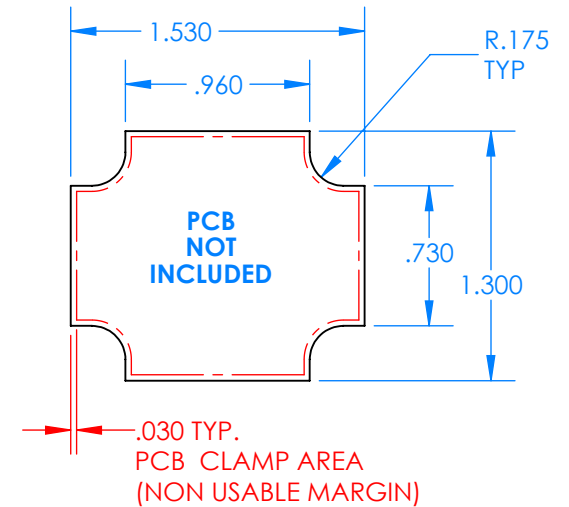

# SERPAC BW25A-YY-AS-ZZ

Electronic Enclosures

## Enclosure color (YY)

### Top-Bottom combinations available

BK=black  
CL=clear  
TRGY=translucent gray  
TRRD=translucent red

## Strap color (ZZ)

BK=black  
BL=blue  
GM=gunmetal  
NG=neon green  
NO=neon orange  
OR=orange  
YL=yellow  
WH=white

PN	Description
5514A	(1) BW2C Top style A
5513A	(1) BW2B Bottom style A
5517A	(1) BW2AS-Small Strap style A
6002	(4) #2 X 3/8" PH HD screw. TORQUE 35-60 in-oz