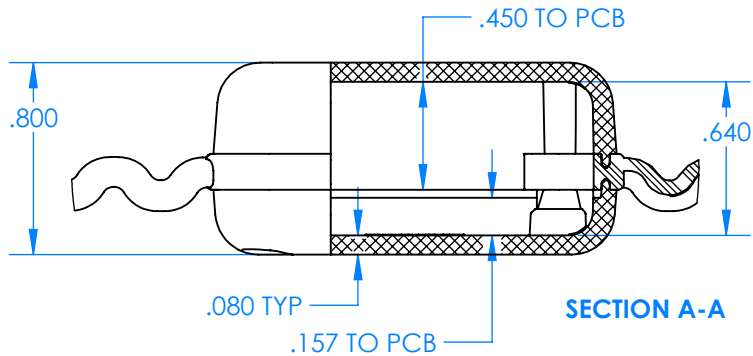

SERPAC BW25A-YY-AS-ZZ

Electronic Enclosures

Enclosure color (YY)

Top-Bottom combinations available

BK=black
CL=clear
TRGY=translucent gray
TRRD=translucent red