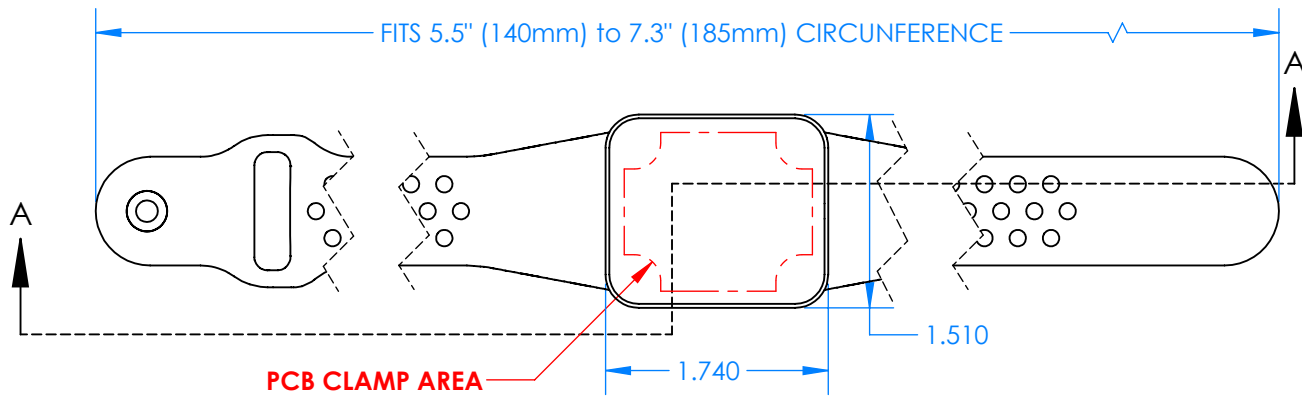

## Enclosure color (YY)

### Top-Bottom combinations available

BK=black  
CL=clear  
TRGY=translucent gray  
TRRD=translucent red

## Strap color (ZZ)

BK=black  
BL=blue  
GM=gunmetal  
NG=neon green  
NO=neon orange  
OR=orange  
YL=yellow  
WH=white

PN	Description
5514A	(1) BW2C Top style A
5513A	(1) BW2B Bottom style A
5517A	(1) BW2AS-Small Strap style A
6002	(4) #2 X 3/8" PH HD screw. TORQUE 35-60 in-oz