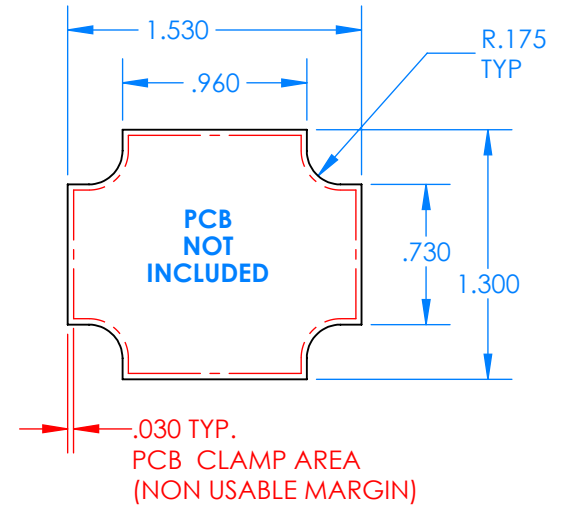

SERPAC BW26A-YY-AS-ZZ

Electronic Enclosures

Enclosure color (YY)

Top-Bottom combinations available

BK=black
 CL=clear
 TRGY=translucent gray
 TRRD=translucent red

Strap color (ZZ)

BK=black
 BL=blue
 GM=gunmetal
 NG=neon green
 NO=neon orange
 OR=orange
 YL=yellow
 WH=white

PN	Description
5510A	(1) BW2A Top style A
5515A	(1) BW2C Bottom style A
5517A	(1) BW2AS Small Strap style A
6002	(4) #2 X 3/8" PH HD screw. TORQUE 35-60 in-oz

Watertight enclosure meets or exceeds:
IP67
NEMA 4X, 12, 13