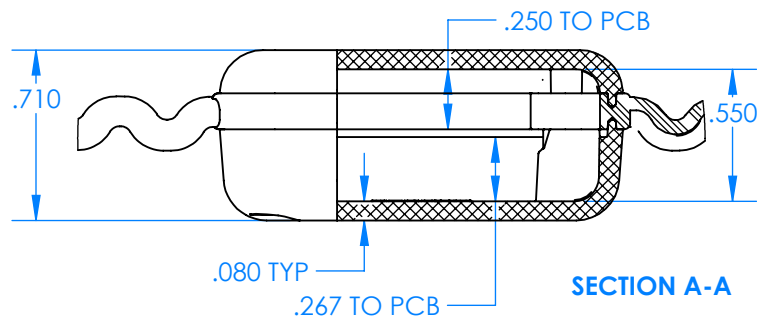

SERPAC BW26A-YY-AS-ZZ

Electronic Enclosures

Enclosure color (YY)

Top-Bottom combinations available

BK=black
 CL=clear
 TRGY=translucent gray
 TRRD=translucent red

Strap color (ZZ)

BK=black
 BL=blue
 GM=gunmetal
 NG=neon green
 NO=neon orange
 OR=orange
 YL=yellow
 WH=white

PN	Description
5510A	(1) BW2A Top style A
5515A	(1) BW2C Bottom style A
5517A	(1) BW2AS Small Strap style A
6002	(4) #2 X 3/8" PH HD screw. TORQUE 35-60 in-oz

Watertight enclosure meets or exceeds:
IP67
NEMA 4X, 12, 13