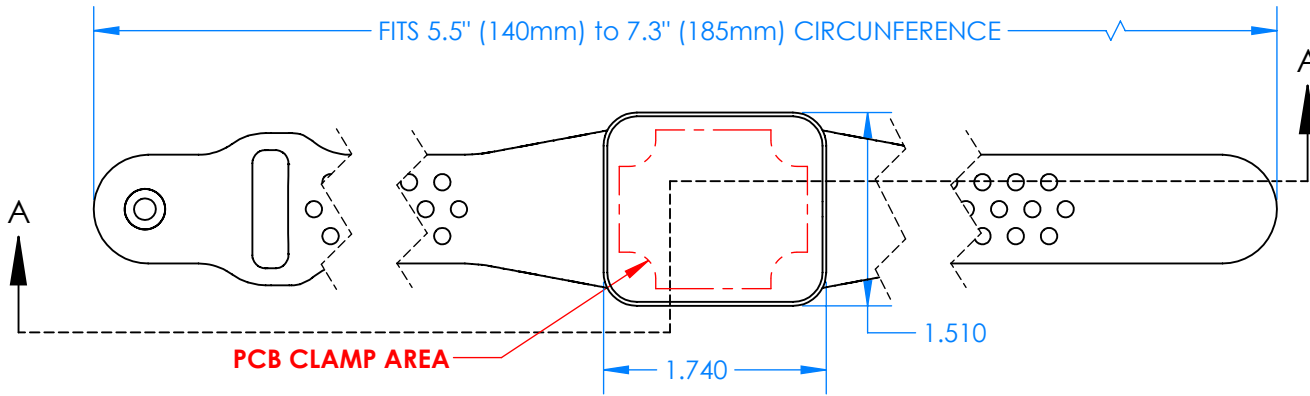

SERPAC BW26A-YY-AS-ZZ

Electronic Enclosures

Enclosure color (YY)

Top-Bottom combinations available

BK=black
 CL=clear
 TRGY=translucent gray
 TRRD=translucent red

Strap color (ZZ)

BK=black
 BL=blue
 GM=gunmetal
 NG=neon green
 NO=neon orange
 OR=orange
 YL=yellow
 WH=white

PN	Description
5510A	(1) BW2A Top style A
5515A	(1) BW2C Bottom style A
5517A	(1) BW2AS Small Strap style A
6002	(4) #2 X 3/8" PH HD screw. TORQUE 35-60 in-oz

Watertight enclosure meets or exceeds:
IP67
NEMA 4X, 12, 13