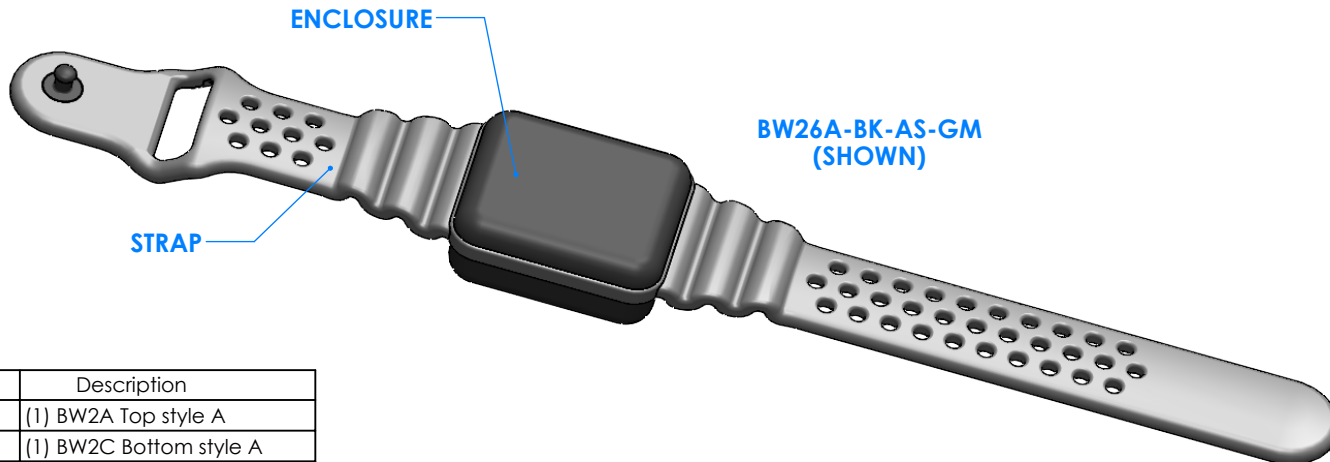

SERPAC BW26A-YY-AS-ZZ

Electronic Enclosures

Enclosure color (YY)

Top-Bottom combinations available

BK=black
 CL=clear
 TRGY=translucent gray
 TRRD=translucent red

Strap color (ZZ)

BK=black
 BL=blue
 GM=gunmetal
 NG=neon green
 NO=neon orange
 OR=orange
 YL=yellow
 WH=white

PN	Description
5510A	(1) BW2A Top style A
5515A	(1) BW2C Bottom style A
5517A	(1) BW2AS Small Strap style A
6002	(4) #2 X 3/8" PH HD screw. TORQUE 35-60 in-oz

Watertight enclosure meets or exceeds:
IP67
NEMA 4X, 12, 13