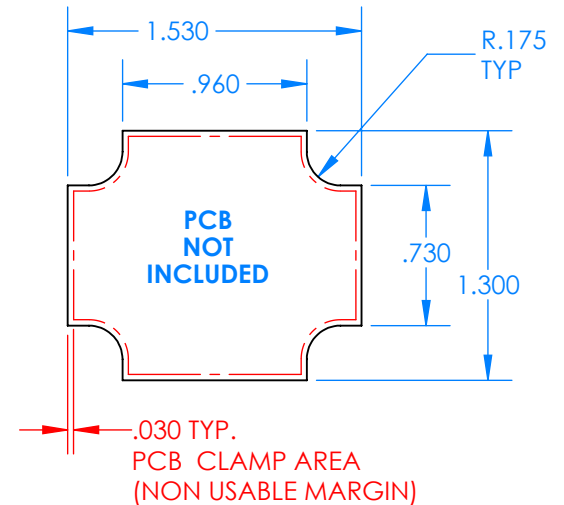

SERPAC BW26A-YY-AS-ZZ

Electronic Enclosures

Enclosure color (YY)

Top-Bottom combinations available

- BK=black
- CL=clear
- TRGY=translucent gray
- TRRD=translucent red

Strap color (ZZ)

- BK=black
- BL=blue
- GM=gunmetal
- NG=neon green
- NO=neon orange
- OR=orange
- YL=yellow
- WH=white

PN	Description
5510A	(1) BW2A Top style A
5515A	(1) BW2C Bottom style A
5517A	(1) BW2AS Small Strap style A
6002	(4) #2 X 3/8" PH HD screw. TORQUE 35-60 in-oz

Watertight enclosure meets or exceeds:
IP67
NEMA 4X, 12, 13