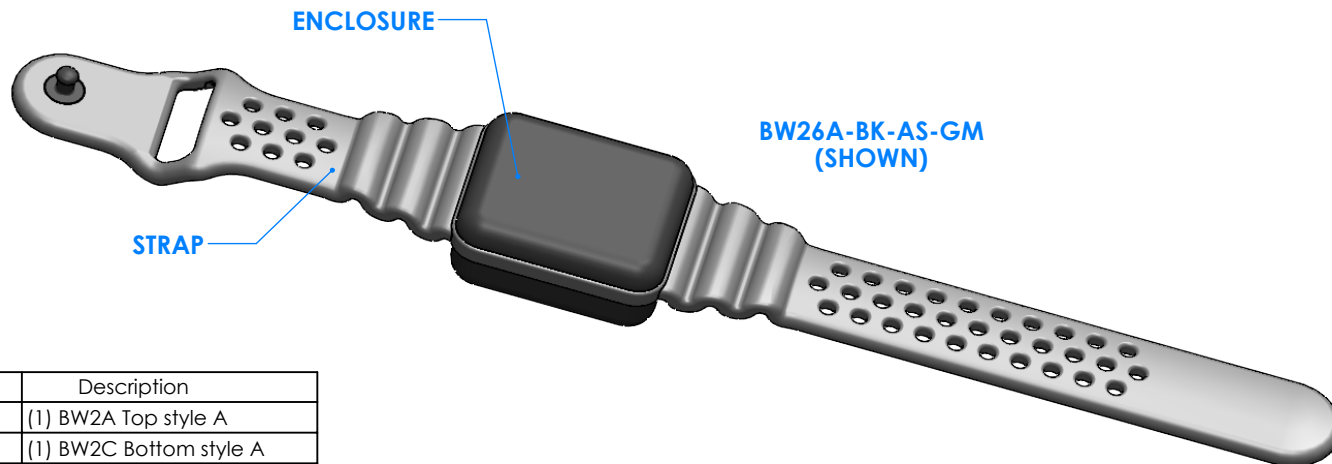

SERPAC BW26A-YY-AS-ZZ

Electronic Enclosures

Enclosure color (YY)

Top-Bottom combinations available

- BK=black
- CL=clear
- TRGY=translucent gray
- TRRD=translucent red

Strap color (ZZ)

- BK=black
- BL=blue
- GM=gunmetal
- NG=neon green
- NO=neon orange
- OR=orange
- YL=yellow
- WH=white

PN	Description
5510A	(1) BW2A Top style A
5515A	(1) BW2C Bottom style A
5517A	(1) BW2AS Small Strap style A
6002	(4) #2 X 3/8" PH HD screw. TORQUE 35-60 in-oz

Watertight enclosure meets or exceeds:
IP67
NEMA 4X, 12, 13