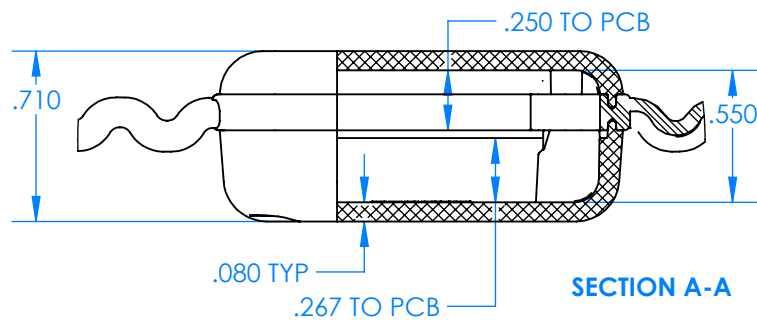

SERPAC BW26A-YY-AS-ZZ

Electronic Enclosures

Enclosure color (YY)

Top-Bottom combinations available

- BK=black
- CL=clear
- TRGY=translucent gray
- TRRD=translucent red

Strap color (ZZ)

- BK=black
- BL=blue
- GM=gunmetal
- NG=neon green
- NO=neon orange
- OR=orange
- YL=yellow
- WH=white

PN	Description
5510A	(1) BW2A Top style A
5515A	(1) BW2C Bottom style A
5517A	(1) BW2AS Small Strap style A
6002	(4) #2 X 3/8" PH HD screw. TORQUE 35-60 in-oz

Watertight enclosure meets or exceeds:
IP67
NEMA 4X, 12, 13