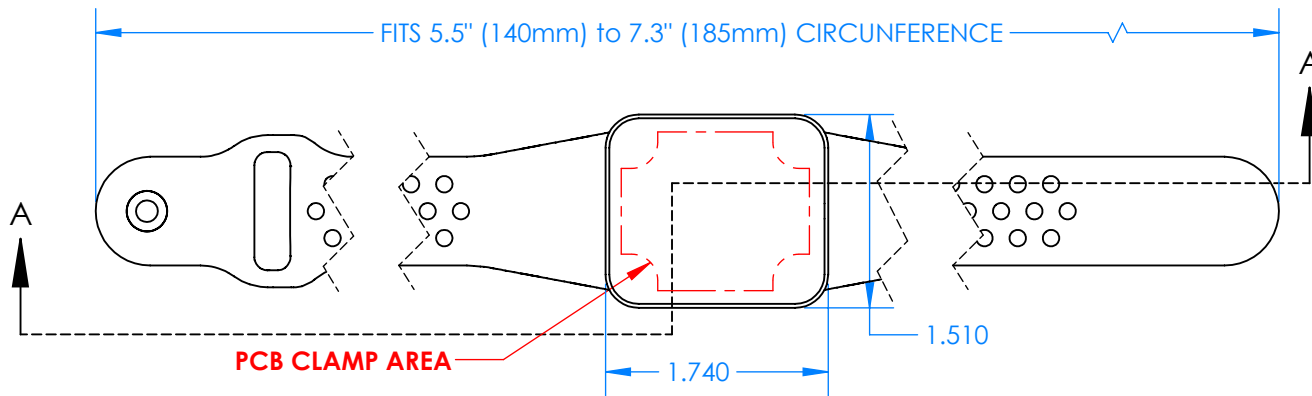

SERPAC BW26A-YY-AS-ZZ

Electronic Enclosures

Enclosure color (YY)

Top-Bottom combinations available

- BK=black
- CL=clear
- TRGY=translucent gray
- TRRD=translucent red

Strap color (ZZ)

- BK=black
- BL=blue
- GM=gunmetal
- NG=neon green
- NO=neon orange
- OR=orange
- YL=yellow
- WH=white

PN	Description
5510A	(1) BW2A Top style A
5515A	(1) BW2C Bottom style A
5517A	(1) BW2AS Small Strap style A
6002	(4) #2 X 3/8" PH HD screw. TORQUE 35-60 in-oz

Watertight enclosure meets or exceeds:
IP67
NEMA 4X, 12, 13