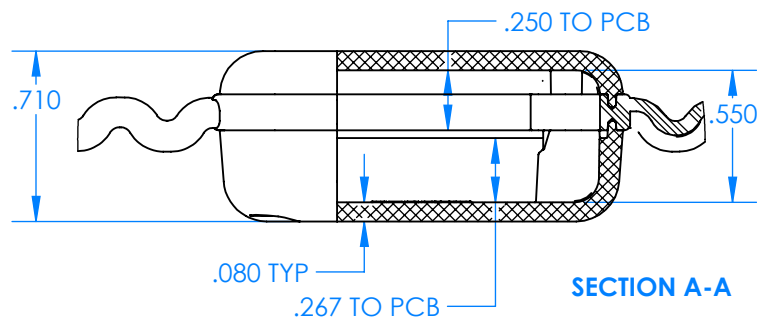

SERPAC BW26A-YY-AS-ZZ

Electronic Enclosures

Enclosure color (YY)

Top-Bottom combinations available

BK=black
CL=clear
TRGY=translucent gray
TRRD=translucent red