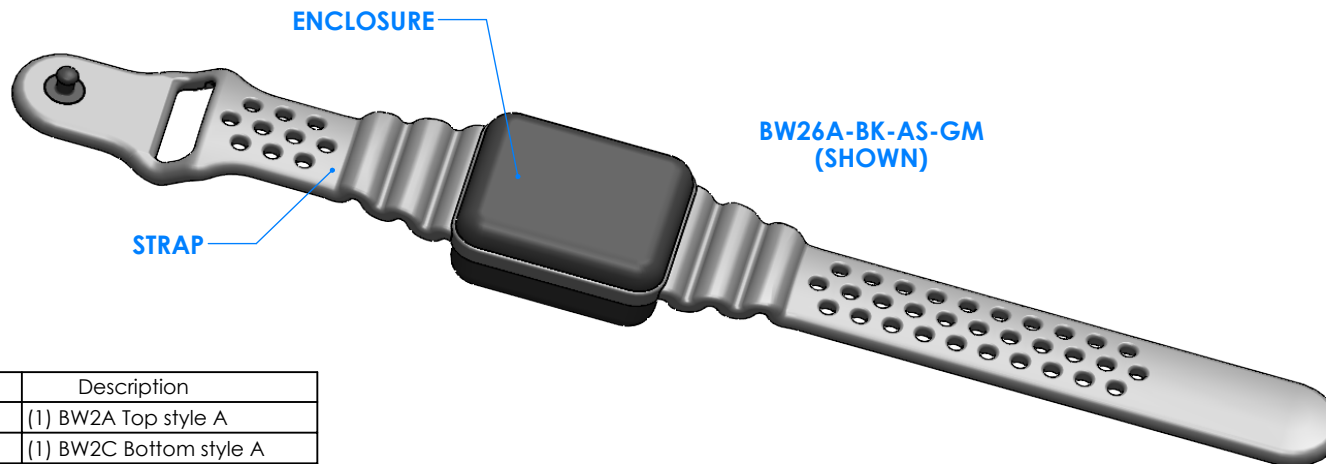

## Enclosure color (YY)

### Top-Bottom combinations available

BK=black  
 CL=clear  
 TRGY=translucent gray  
 TRRD=translucent red

## Strap color (ZZ)

BK=black  
 BL=blue  
 GM=gunmetal  
 NG=neon green  
 NO=neon orange  
 OR=orange  
 YL=yellow  
 WH=white

| PN    | Description                                      |
|-------|--|
| 5510A | (1) BW2A Top style A                             |
| 5515A | (1) BW2C Bottom style A                          |
| 5517A | (1) BW2AS Small Strap style A                    |
| 6002  | (4) #2 X 3/8" PH HD screw.<br>TORQUE 35-60 in-oz |