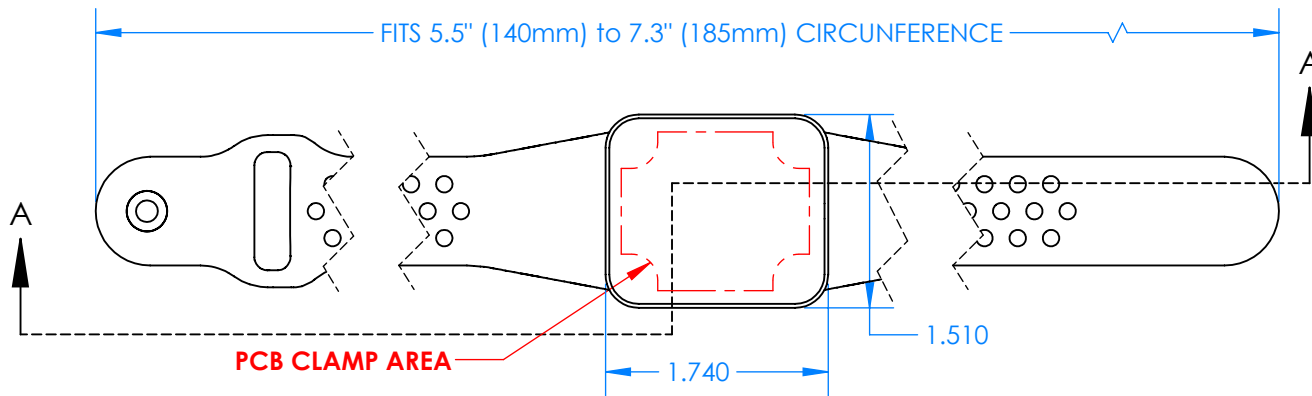

## Enclosure color (YY)

### Top-Bottom combinations available

BK=black  
 CL=clear  
 TRGY=translucent gray  
 TRRD=translucent red

## Strap color (ZZ)

BK=black  
 BL=blue  
 GM=gunmetal  
 NG=neon green  
 NO=neon orange  
 OR=orange  
 YL=yellow  
 WH=white

| PN    | Description                                      |
|-------|--|
| 5510A | (1) BW2A Top style A                             |
| 5515A | (1) BW2C Bottom style A                          |
| 5517A | (1) BW2AS Small Strap style A                    |
| 6002  | (4) #2 X 3/8" PH HD screw.<br>TORQUE 35-60 in-oz |