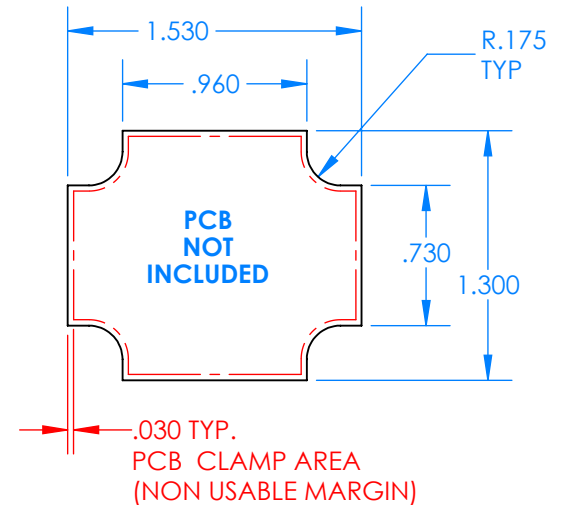

# SERPAC BW26A-YY-AS-ZZ

Electronic Enclosures

## Enclosure color (YY)

### Top-Bottom combinations available

BK=black  
 CL=clear  
 TRGY=translucent gray  
 TRRD=translucent red

## Strap color (ZZ)

BK=black  
 BL=blue  
 GM=gunmetal  
 NG=neon green  
 NO=neon orange  
 OR=orange  
 YL=yellow  
 WH=white

| PN    | Description                                      |
|-------|--|
| 5510A | (1) BW2A Top style A                             |
| 5515A | (1) BW2C Bottom style A                          |
| 5517A | (1) BW2AS Small Strap style A                    |
| 6002  | (4) #2 X 3/8" PH HD screw.<br>TORQUE 35-60 in-oz |