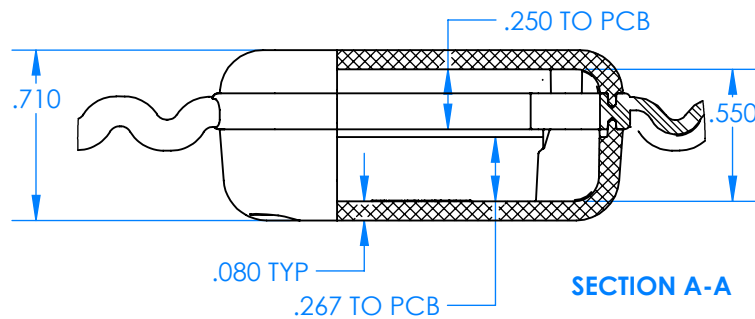

SERPAC BW26A-YY-AS-ZZ

Electronic Enclosures

Enclosure color (YY)

Top-Bottom combinations available

BK=black
CL=clear
TRGY=translucent gray
TRRD=translucent red

Strap color (ZZ)

BK=black
BL=blue
GM=gunmetal
NG=neon green
NO=neon orange
OR=orange
YL=yellow
WH=white

PN	Description
5510A	(1) BW2A Top style A
5515A	(1) BW2C Bottom style A
5517A	(1) BW2AS Small Strap style A
6002	(4) #2 X 3/8" PH HD screw. TORQUE 35-60 in-oz

Watertight enclosure meets or exceeds:
IP67
NEMA 4X, 12, 13