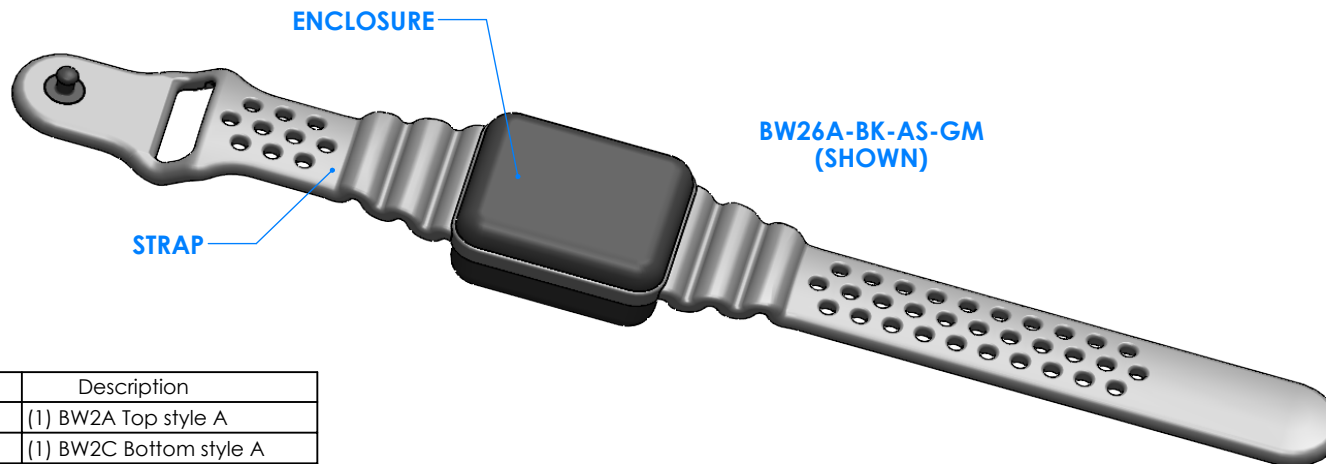

SERPAC BW26A-YY-AS-ZZ

Electronic Enclosures

Enclosure color (YY)

Top-Bottom combinations available

BK=black
CL=clear
TRGY=translucent gray
TRRD=translucent red

Strap color (ZZ)

BK=black
BL=blue
GM=gunmetal
NG=neon green
NO=neon orange
OR=orange
YL=yellow
WH=white

PN	Description
5510A	(1) BW2A Top style A
5515A	(1) BW2C Bottom style A
5517A	(1) BW2AS Small Strap style A
6002	(4) #2 X 3/8" PH HD screw. TORQUE 35-60 in-oz

Watertight enclosure meets or exceeds:
IP67
NEMA 4X, 12, 13