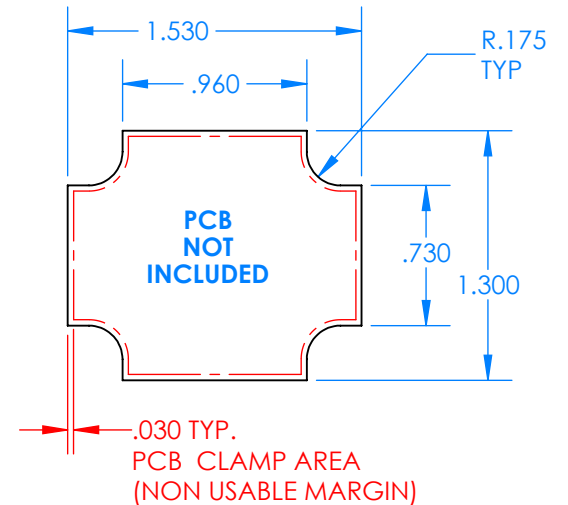

SERPAC BW26A-YY-AS-ZZ

Electronic Enclosures

Enclosure color (YY)

Top-Bottom combinations available

BK=black
CL=clear
TRGY=translucent gray
TRRD=translucent red

Strap color (ZZ)

BK=black
BL=blue
GM=gunmetal
NG=neon green
NO=neon orange
OR=orange
YL=yellow
WH=white

PN	Description
5510A	(1) BW2A Top style A
5515A	(1) BW2C Bottom style A
5517A	(1) BW2AS Small Strap style A
6002	(4) #2 X 3/8" PH HD screw. TORQUE 35-60 in-oz

Watertight enclosure meets or exceeds:
IP67
NEMA 4X, 12, 13