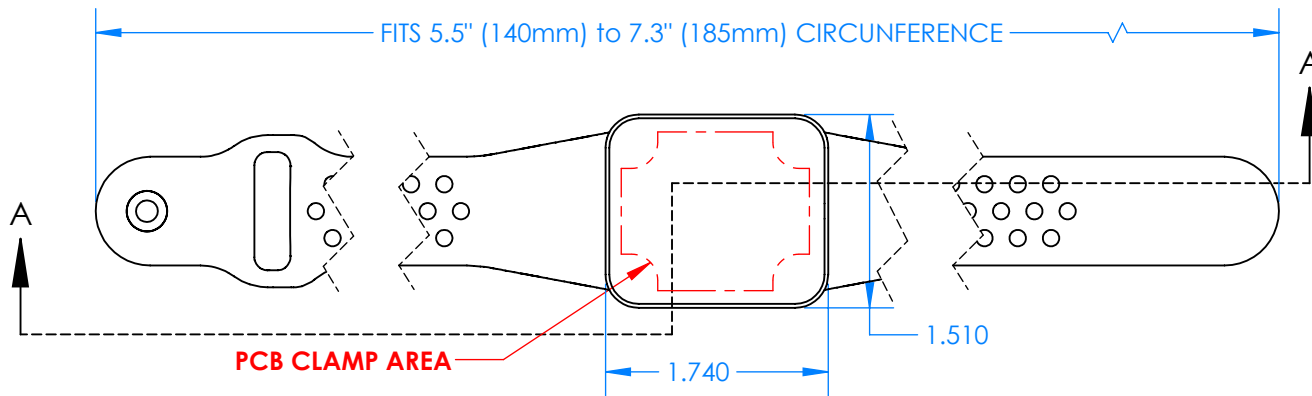

SERPAC BW26A-YY-AS-ZZ

Electronic Enclosures

Enclosure color (YY)

Top-Bottom combinations available

BK=black
CL=clear
TRGY=translucent gray
TRRD=translucent red

Strap color (ZZ)

BK=black
BL=blue
GM=gunmetal
NG=neon green
NO=neon orange
OR=orange
YL=yellow
WH=white

PN	Description
5510A	(1) BW2A Top style A
5515A	(1) BW2C Bottom style A
5517A	(1) BW2AS Small Strap style A
6002	(4) #2 X 3/8" PH HD screw. TORQUE 35-60 in-oz

Watertight enclosure meets or exceeds:
IP67
NEMA 4X, 12, 13