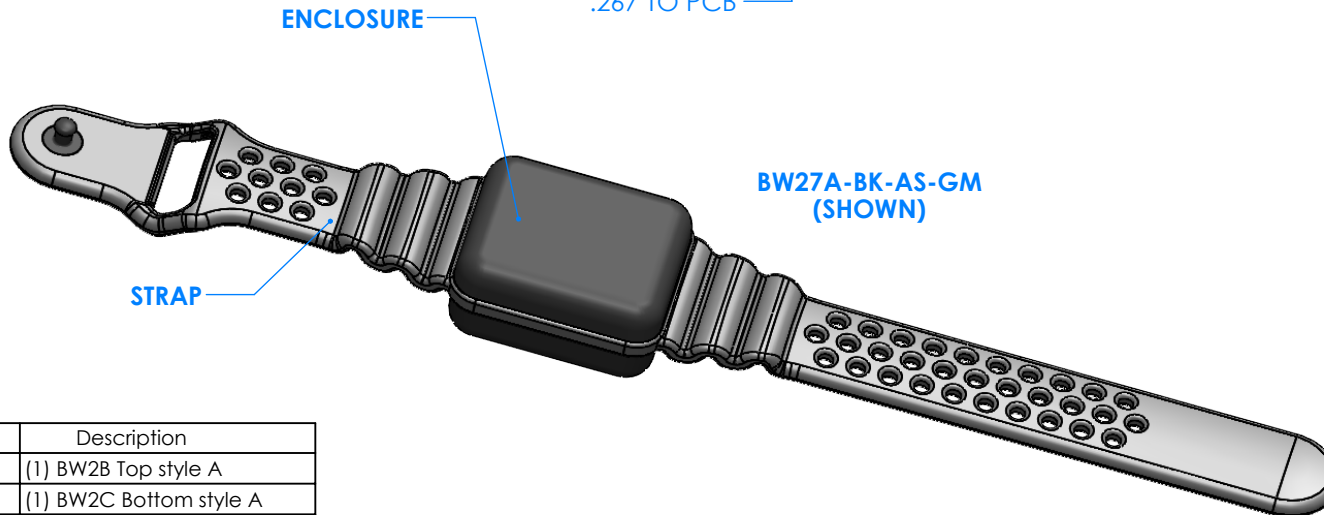

SERPAC BW27A-YY-AS-ZZ

Electronic Enclosures

Enclosure color (YY)

Top-Bottom combinations available

- BK=black
- CL=clear
- TRGY=translucent gray
- TRRD=translucent red

Strap color (ZZ)

- BK=black
- BL=blue
- GM=gunmetal
- NG=neon green
- NO=neon orange
- OR=orange
- YL=yellow
- WH=white

PN	Description
5512A	(1) BW2B Top style A
5515A	(1) BW2C Bottom style A
5517A	(1) BW2AS Small Strap style A
6002	(4) #2 X 3/8" PH HD screw. TORQUE 35-60 in-oz

Watertight enclosure meets or exceeds:
IP67
NEMA 4X, 12, 13