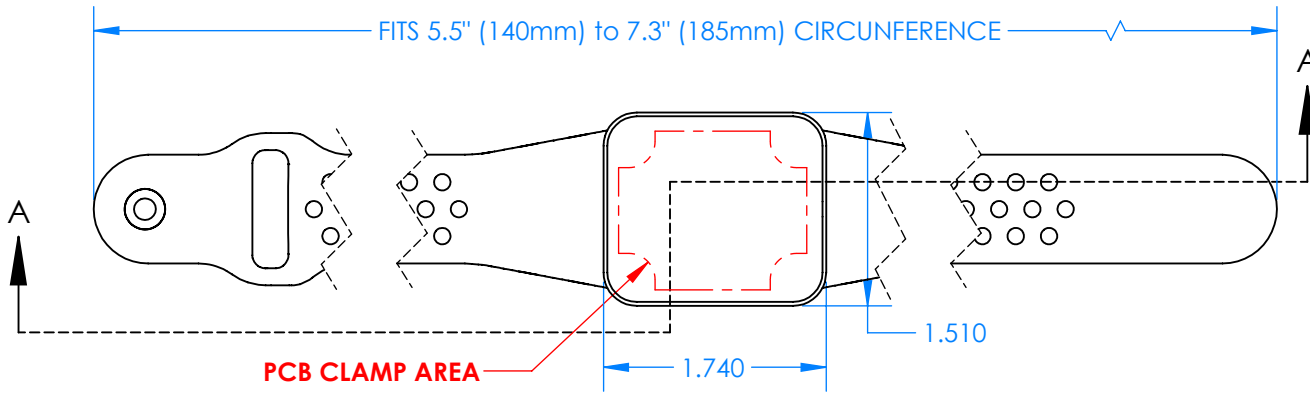

SERPAC BW27A-YY-AS-ZZ

Electronic Enclosures

Enclosure color (YY)

Top-Bottom combinations available

BK=black
CL=clear
TRGY=translucent gray
TRRD=translucent red

Strap color (ZZ)

BK=black
BL=blue
GM=gunmetal
NG=neon green
NO=neon orange
OR=orange
YL=yellow
WH=white

PN	Description
5512A	(1) BW2B Top style A
5515A	(1) BW2C Bottom style A
5517A	(1) BW2AS Small Strap style A
6002	(4) #2 X 3/8" PH HD screw. TORQUE 35-60 in-oz

Watertight enclosure meets or exceeds:
IP67
NEMA 4X, 12, 13