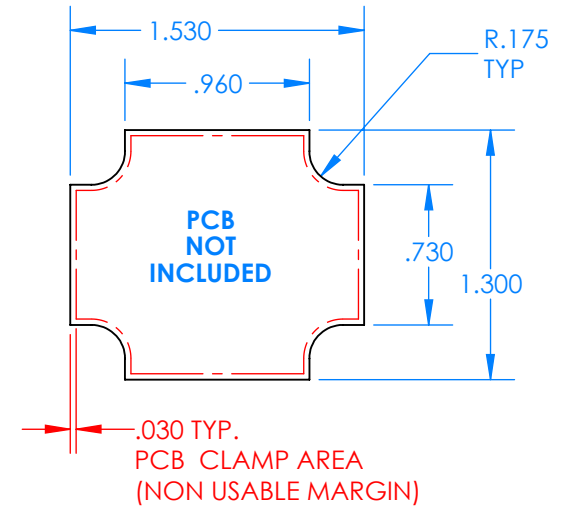

SERPAC BW27A-YY-AS-ZZ

Electronic Enclosures

Enclosure color (YY)

Top-Bottom combinations available

BK=black
CL=clear
TRGY=translucent gray
TRRD=translucent red

Strap color (ZZ)

BK=black
BL=blue
GM=gunmetal
NG=neon green
NO=neon orange
OR=orange
YL=yellow
WH=white

PN	Description
5512A	(1) BW2B Top style A
5515A	(1) BW2C Bottom style A
5517A	(1) BW2AS Small Strap style A
6002	(4) #2 X 3/8" PH HD screw. TORQUE 35-60 in-oz

Watertight enclosure meets or exceeds:
IP67
NEMA 4X, 12, 13