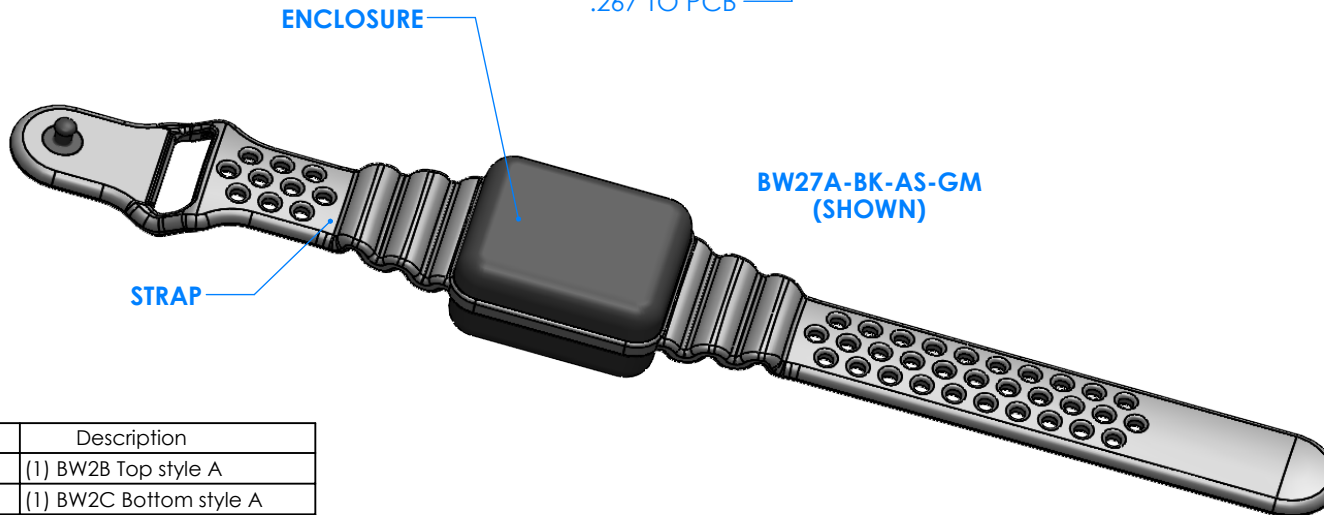

SERPAC BW27A-YY-AS-ZZ

Electronic Enclosures

Enclosure color (YY)

Top-Bottom combinations available

BK=black
CL=clear
TRGY=translucent gray
TRRD=translucent red

Strap color (ZZ)

BK=black
BL=blue
GM=gunmetal
NG=neon green
NO=neon orange
OR=orange
YL=yellow
WH=white

PN	Description
5512A	(1) BW2B Top style A
5515A	(1) BW2C Bottom style A
5517A	(1) BW2AS Small Strap style A
6002	(4) #2 X 3/8" PH HD screw. TORQUE 35-60 in-oz

Watertight enclosure meets or exceeds:
IP67
NEMA 4X, 12, 13