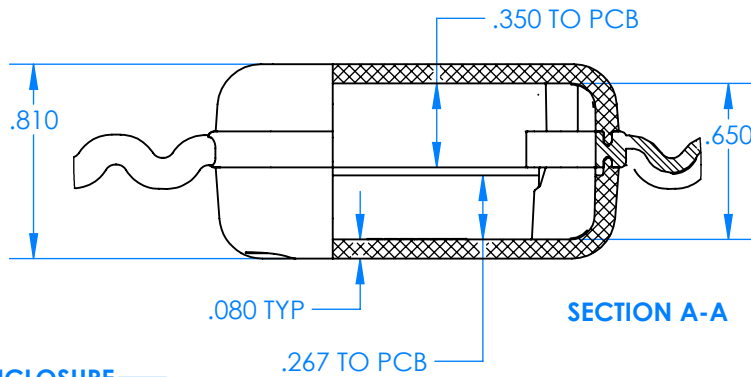

SERPAC BW27A-YY-AS-ZZ

Electronic Enclosures

Enclosure color (YY)

Top-Bottom combinations available

BK=black
CL=clear
TRGY=translucent gray
TRRD=translucent red

Strap color (ZZ)

BK=black
BL=blue
GM=gunmetal
NG=neon green
NO=neon orange
OR=orange
YL=yellow
WH=white

PN	Description
5512A	(1) BW2B Top style A
5515A	(1) BW2C Bottom style A
5517A	(1) BW2AS Small Strap style A
6002	(4) #2 X 3/8" PH HD screw. TORQUE 35-60 in-oz

Watertight enclosure meets or exceeds:
IP67
NEMA 4X, 12, 13