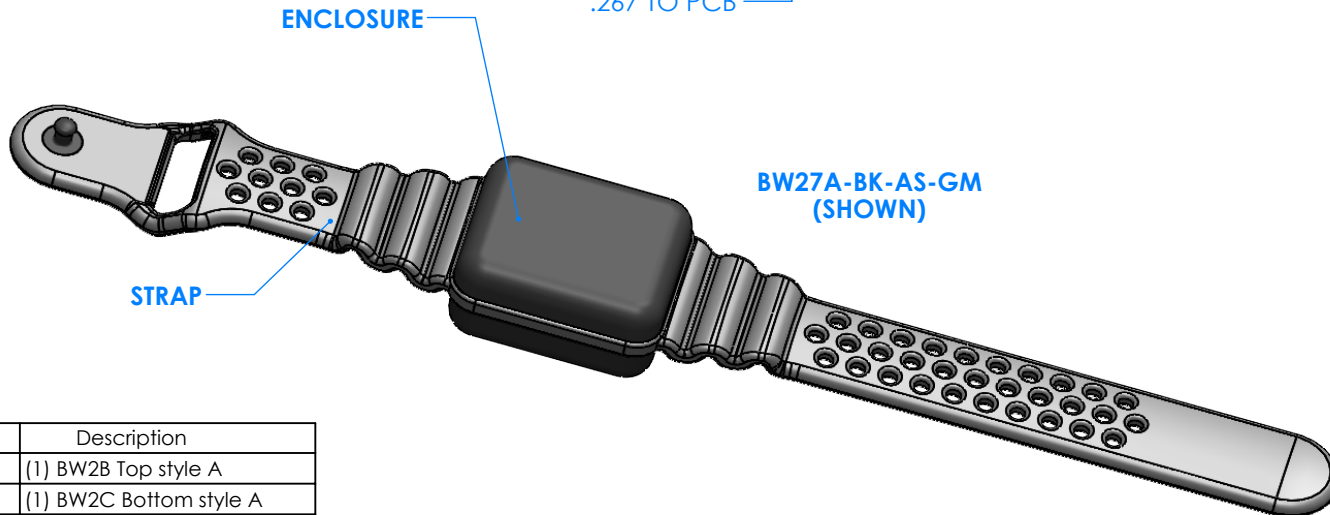

SERPAC BW27A-YY-AS-ZZ

Electronic Enclosures

Enclosure color (YY)

Top-Bottom combinations available

BK=black
CL=clear
TRGY=translucent gray
TRRD=translucent red

Strap color (ZZ)

BK=black
BL=blue
GM=gunmetal
NG=neon green
NO=neon orange
OR=orange
YL=yellow
WH=white

| PN | Description |
|-------|--|
| 5512A | (1) BW2B Top style A |
| 5515A | (1) BW2C Bottom style A |
| 5517A | (1) BW2AS Small Strap style A |
| 6002 | (4) #2 X 3/8" PH HD screw. TORQUE 35-60 in-oz |