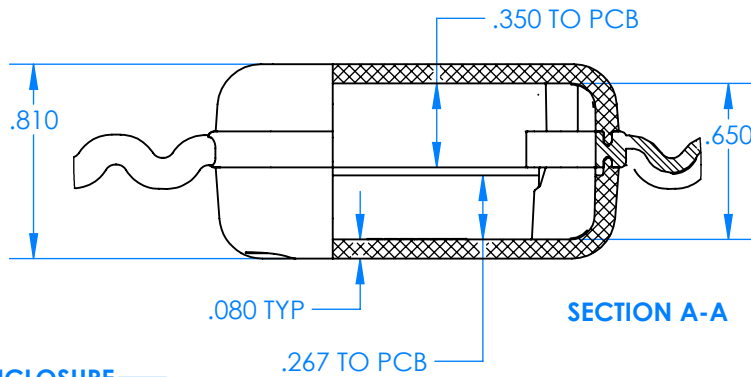

SERPAC BW27A-YY-AS-ZZ

Electronic Enclosures

Enclosure color (YY)

Top-Bottom combinations available

BK=black
CL=clear
TRGY=translucent gray
TRRD=translucent red

Strap color (ZZ)

BK=black
BL=blue
GM=gunmetal
NG=neon green
NO=neon orange
OR=orange
YL=yellow
WH=white

| PN | Description |
|-------|--|
| 5512A | (1) BW2B Top style A |
| 5515A | (1) BW2C Bottom style A |
| 5517A | (1) BW2AS Small Strap style A |
| 6002 | (4) #2 X 3/8" PH HD screw. TORQUE 35-60 in-oz |

Watertight enclosure meets or exceeds:
IP67
NEMA 4X, 12, 13