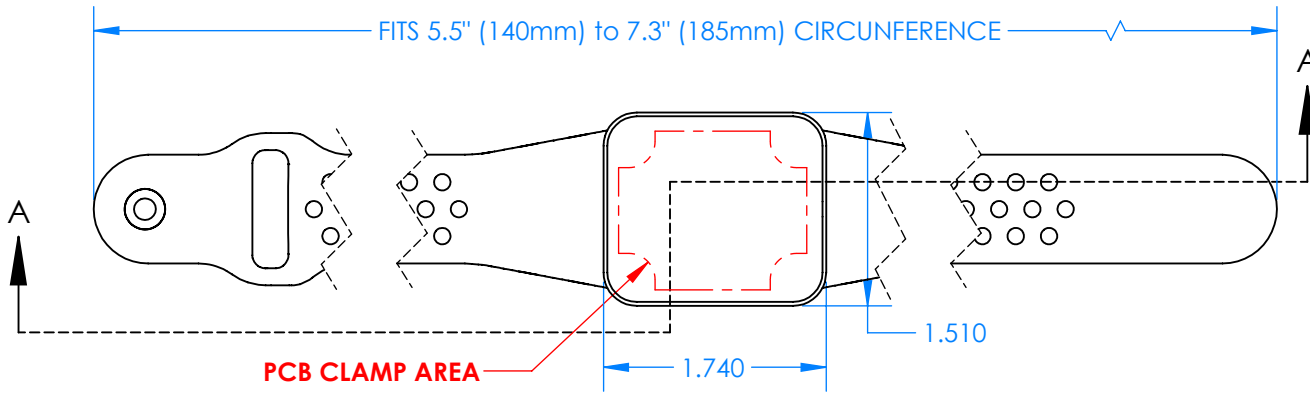

SERPAC BW27A-YY-AS-ZZ

Electronic Enclosures

Enclosure color (YY)

Top-Bottom combinations available

BK=black
CL=clear
TRGY=translucent gray
TRRD=translucent red

Strap color (ZZ)

BK=black
BL=blue
GM=gunmetal
NG=neon green
NO=neon orange
OR=orange
YL=yellow
WH=white

| PN | Description |
|-------|--|
| 5512A | (1) BW2B Top style A |
| 5515A | (1) BW2C Bottom style A |
| 5517A | (1) BW2AS Small Strap style A |
| 6002 | (4) #2 X 3/8" PH HD screw. TORQUE 35-60 in-oz |