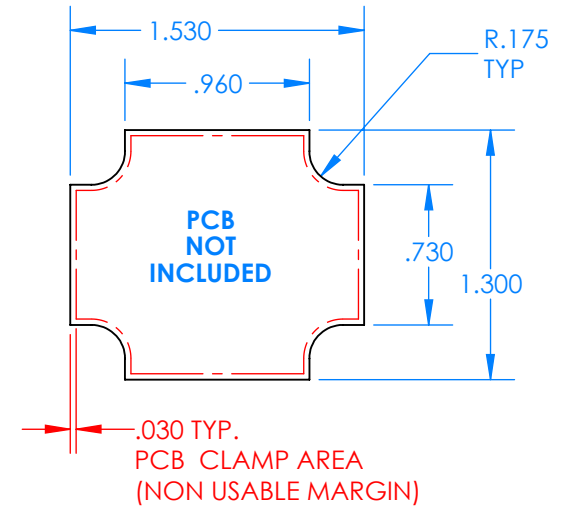

SERPAC BW27A-YY-AS-ZZ

Electronic Enclosures

Enclosure color (YY)

Top-Bottom combinations available

BK=black
CL=clear
TRGY=translucent gray
TRRD=translucent red

Strap color (ZZ)

BK=black
BL=blue
GM=gunmetal
NG=neon green
NO=neon orange
OR=orange
YL=yellow
WH=white

| PN | Description |
|-------|--|
| 5512A | (1) BW2B Top style A |
| 5515A | (1) BW2C Bottom style A |
| 5517A | (1) BW2AS Small Strap style A |
| 6002 | (4) #2 X 3/8" PH HD screw. TORQUE 35-60 in-oz |

Watertight enclosure meets or exceeds:
IP67
NEMA 4X, 12, 13