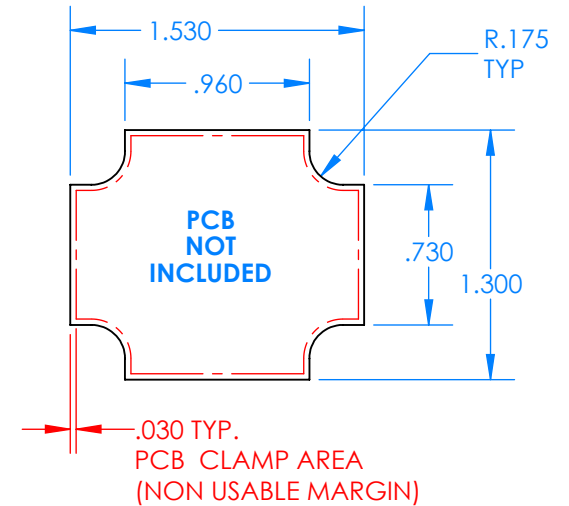

SERPAC BW27A-YY-AS-ZZ

Electronic Enclosures

Enclosure color (YY)

Top-Bottom combinations available

- BK=black
- CL=clear
- TRGY=translucent gray
- TRRD=translucent red

Strap color (ZZ)

- BK=black
- BL=blue
- GM=gunmetal
- NG=neon green
- NO=neon orange
- OR=orange
- YL=yellow
- WH=white

PN	Description
5512A	(1) BW2B Top style A
5515A	(1) BW2C Bottom style A
5517A	(1) BW2AS Small Strap style A
6002	(4) #2 X 3/8" PH HD screw. TORQUE 35-60 in-oz

Watertight enclosure meets or exceeds:
IP67
NEMA 4X, 12, 13