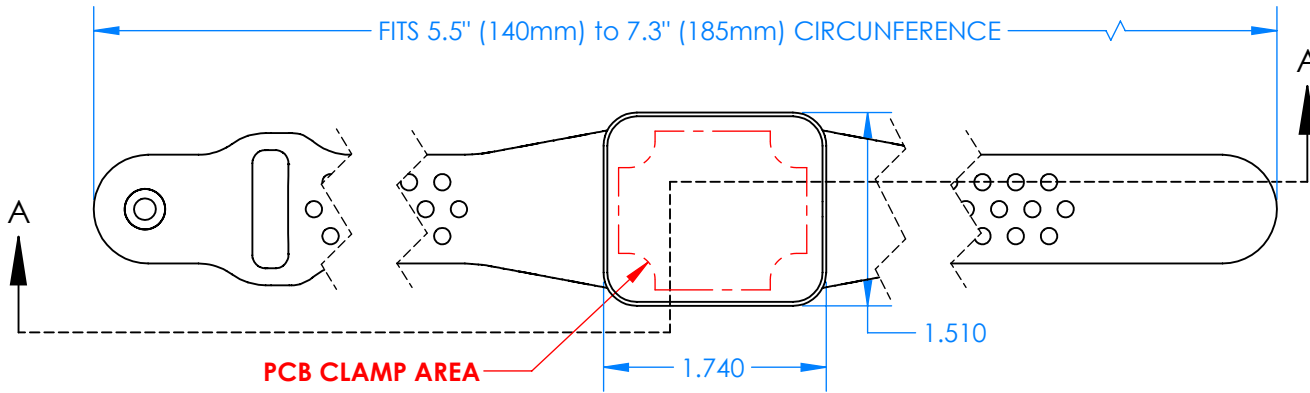

SERPAC BW27A-YY-AS-ZZ

Electronic Enclosures

Enclosure color (YY)

Top-Bottom combinations available

- BK=black
- CL=clear
- TRGY=translucent gray
- TRRD=translucent red

Strap color (ZZ)

- BK=black
- BL=blue
- GM=gunmetal
- NG=neon green
- NO=neon orange
- OR=orange
- YL=yellow
- WH=white

PN	Description
5512A	(1) BW2B Top style A
5515A	(1) BW2C Bottom style A
5517A	(1) BW2AS Small Strap style A
6002	(4) #2 X 3/8" PH HD screw. TORQUE 35-60 in-oz

Watertight enclosure meets or exceeds:
IP67
NEMA 4X, 12, 13