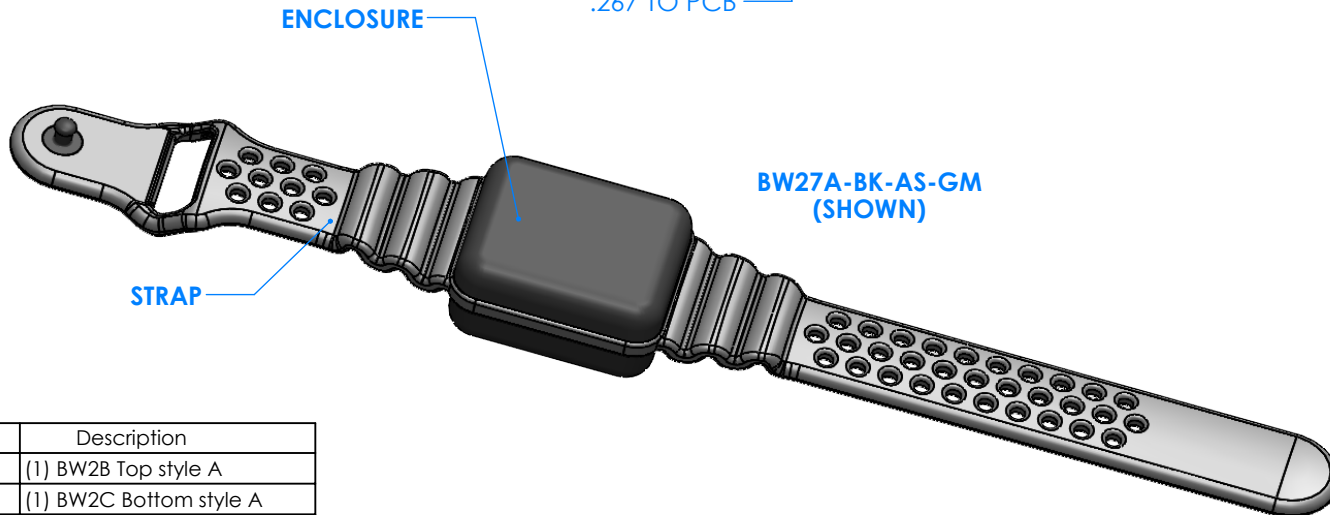

SERPAC BW27A-YY-AS-ZZ

Electronic Enclosures

Enclosure color (YY)

Top-Bottom combinations available

- BK=black
- CL=clear
- TRGY=translucent gray
- TRRD=translucent red

Strap color (ZZ)

- BK=black
- BL=blue
- GM=gunmetal
- NG=neon green
- NO=neon orange
- OR=orange
- YL=yellow
- WH=white

PN	Description
5512A	(1) BW2B Top style A
5515A	(1) BW2C Bottom style A
5517A	(1) BW2AS Small Strap style A
6002	(4) #2 X 3/8" PH HD screw. TORQUE 35-60 in-oz

Watertight enclosure meets or exceeds:
IP67
NEMA 4X, 12, 13