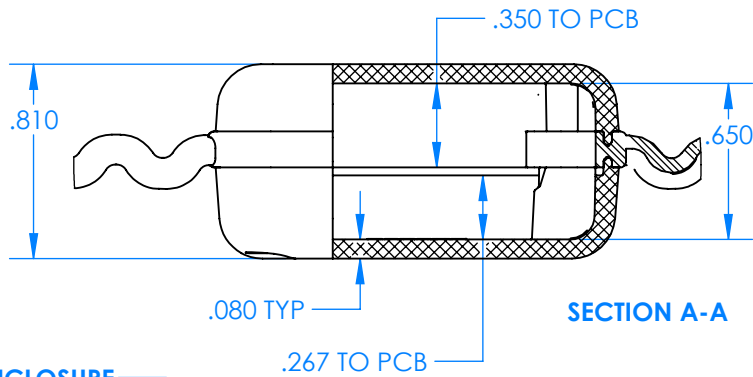

SERPAC BW27A-YY-AS-ZZ

Electronic Enclosures

Enclosure color (YY)

Top-Bottom combinations available

- BK=black
- CL=clear
- TRGY=translucent gray
- TRRD=translucent red

Strap color (ZZ)

- BK=black
- BL=blue
- GM=gunmetal
- NG=neon green
- NO=neon orange
- OR=orange
- YL=yellow
- WH=white

PN	Description
5512A	(1) BW2B Top style A
5515A	(1) BW2C Bottom style A
5517A	(1) BW2AS Small Strap style A
6002	(4) #2 X 3/8" PH HD screw. TORQUE 35-60 in-oz

Watertight enclosure meets or exceeds:
IP67
NEMA 4X, 12, 13