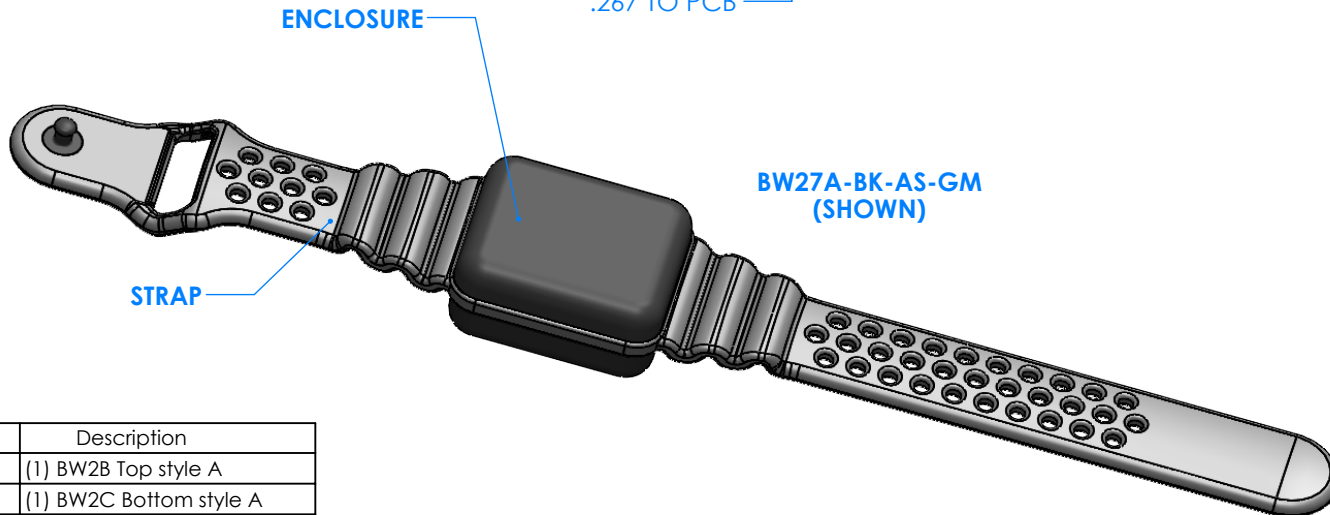

SERPAC BW27A-YY-AS-ZZ

Electronic Enclosures

Enclosure color (YY)

Top-Bottom combinations available

BK=black
CL=clear
TRGY=translucent gray
TRRD=translucent red

Strap color (ZZ)

BK=black
BL=blue
GM=gunmetal
NG=neon green
NO=neon orange
OR=orange
YL=yellow
WH=white

PN	Description
5512A	(1) BW2B Top style A
5515A	(1) BW2C Bottom style A
5517A	(1) BW2AS Small Strap style A
6002	(4) #2 X 3/8" PH HD screw. TORQUE 35-60 in-oz

Watertight enclosure meets or exceeds:
IP67
NEMA 4X, 12, 13