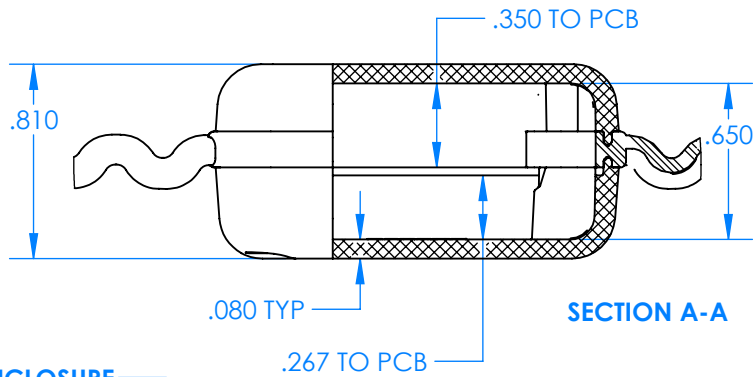

SERPAC BW27A-YY-AS-ZZ

Electronic Enclosures

Enclosure color (YY)

Top-Bottom combinations available

BK=black
CL=clear
TRGY=translucent gray
TRRD=translucent red

Strap color (ZZ)

BK=black
BL=blue
GM=gunmetal
NG=neon green
NO=neon orange
OR=orange
YL=yellow
WH=white

PN	Description
5512A	(1) BW2B Top style A
5515A	(1) BW2C Bottom style A
5517A	(1) BW2AS Small Strap style A
6002	(4) #2 X 3/8" PH HD screw. TORQUE 35-60 in-oz

Watertight enclosure meets or exceeds:
IP67
NEMA 4X, 12, 13