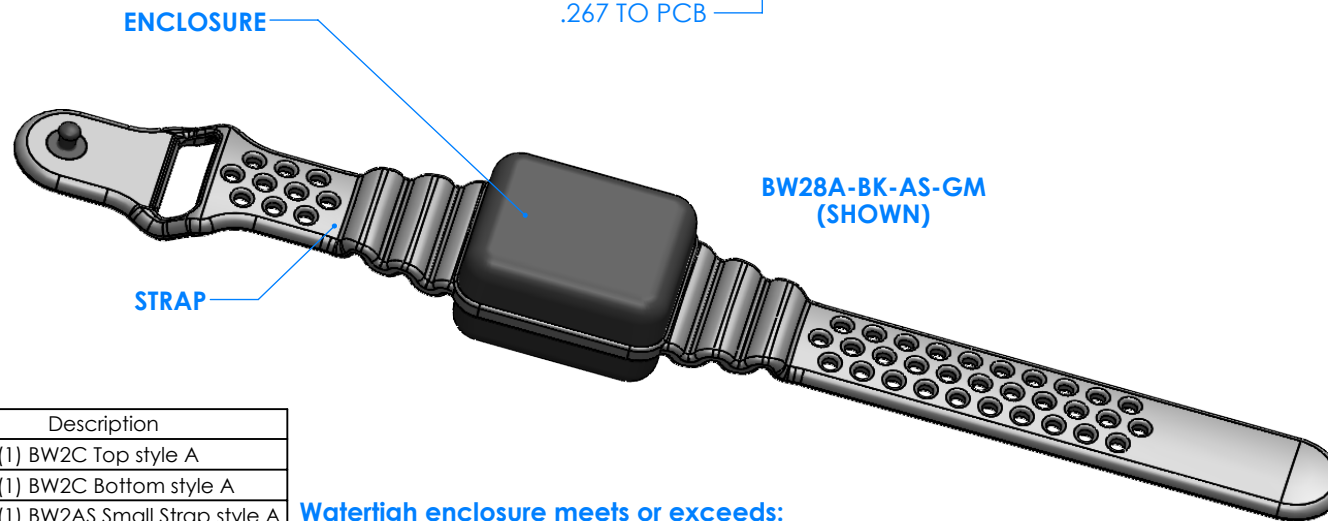

SERPAC BW28A-YY-AS-ZZ

Electronic Enclosures

Enclosure color (YY)

Top-Bottom combinations available

- BK=black
- CL=clear
- TRGY=translucent gray
- TRRD=translucent red

Strap color (ZZ)

- BK=black
- BL=blue
- GM=gunmetal
- NG=neon green
- NO=neon orange
- OR=orange
- YL=yellow
- WH=white

PN	Description
55140A	(1) BW2C Top style A
5515A	(1) BW2C Bottom style A
5517A	(1) BW2AS Small Strap style A
6002	(4) #2 X 3/8" PH HD screw. TORQUE 35-60 in-oz

Watertight enclosure meets or exceeds:
IP67
NEMA 4X, 12, 13