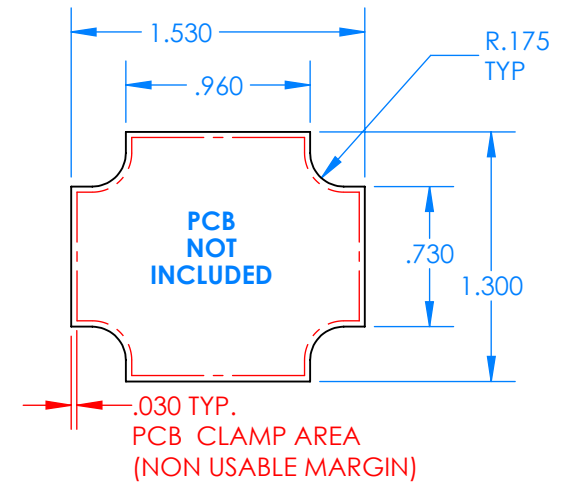

SERPAC BW28A-YY-AS-ZZ

Electronic Enclosures

Enclosure color (YY)

Top-Bottom combinations available

- BK=black
- CL=clear
- TRGY=translucent gray
- TRRD=translucent red

Strap color (ZZ)

- BK=black
- BL=blue
- GM=gunmetal
- NG=neon green
- NO=neon orange
- OR=orange
- YL=yellow
- WH=white

PN	Description
55140A	(1) BW2C Top style A
5515A	(1) BW2C Bottom style A
5517A	(1) BW2AS Small Strap style A
6002	(4) #2 X 3/8" PH HD screw. TORQUE 35-60 in-oz

Watertight enclosure meets or exceeds:
IP67
NEMA 4X, 12, 13