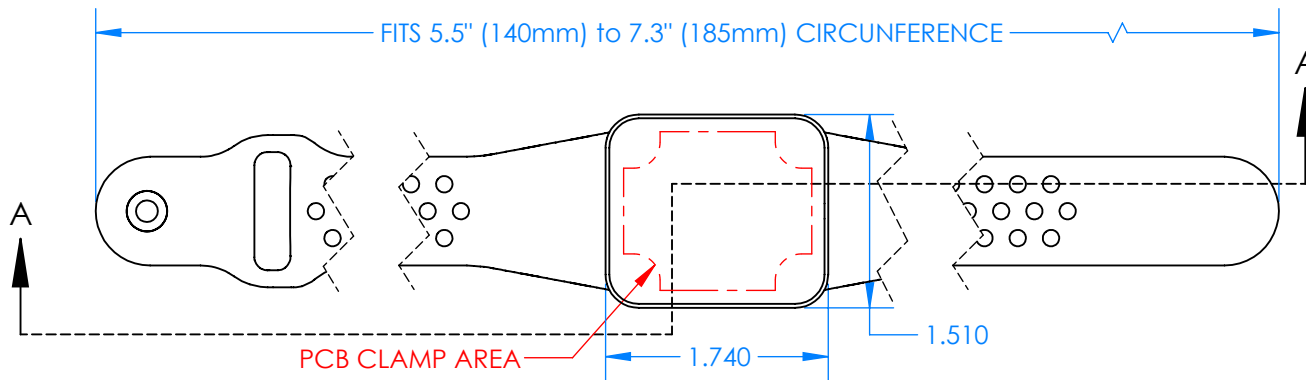

SERPAC BW28A-YY-AS-ZZ

Electronic Enclosures

Enclosure color (YY)

Top-Bottom combinations available

- BK=black
- CL=clear
- TRGY=translucent gray
- TRRD=translucent red

Strap color (ZZ)

- BK=black
- BL=blue
- GM=gunmetal
- NG=neon green
- NO=neon orange
- OR=orange
- YL=yellow
- WH=white

PN	Description
55140A	(1) BW2C Top style A
5515A	(1) BW2C Bottom style A
5517A	(1) BW2AS Small Strap style A
6002	(4) #2 X 3/8" PH HD screw. TORQUE 35-60 in-oz

Watertight enclosure meets or exceeds:
IP67
NEMA 4X, 12, 13