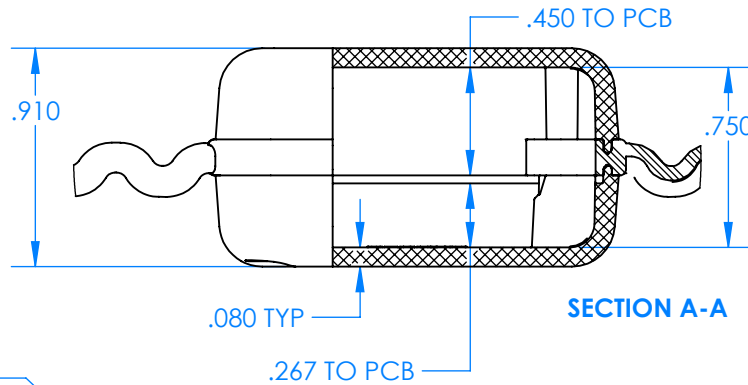

SERPAC BW28A-YY-AS-ZZ

Electronic Enclosures

Enclosure color (YY)

Top-Bottom combinations available

- BK=black
- CL=clear
- TRGY=translucent gray
- TRRD=translucent red

Strap color (ZZ)

- BK=black
- BL=blue
- GM=gunmetal
- NG=neon green
- NO=neon orange
- OR=orange
- YL=yellow
- WH=white

PN	Description
55140A	(1) BW2C Top style A
5515A	(1) BW2C Bottom style A
5517A	(1) BW2AS Small Strap style A
6002	(4) #2 X 3/8" PH HD screw. TORQUE 35-60 in-oz

Watertight enclosure meets or exceeds:
IP67
NEMA 4X, 12, 13