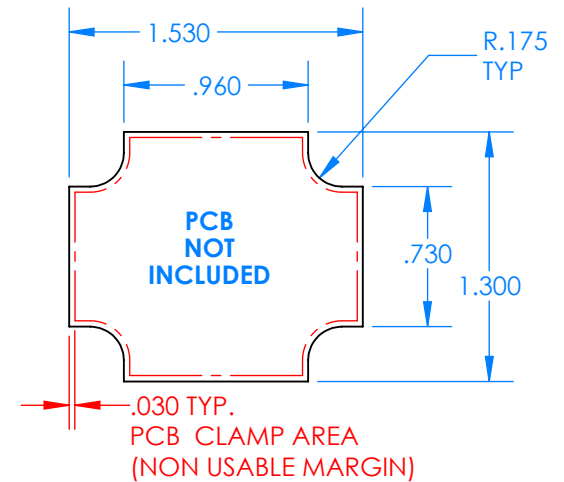

SERPAC BW28A-YY-AS-ZZ

Electronic Enclosures

Enclosure color (YY)

Top-Bottom combinations available

BK=black
CL=clear
TRGY=translucent gray
TRRD=translucent red

Strap color (ZZ)

BK=black
BL=blue
GM=gunmetal
NG=neon green
NO=neon orange
OR=orange
YL=yellow
WH=white

PN	Description
55140A	(1) BW2C Top style A
5515A	(1) BW2C Bottom style A
5517A	(1) BW2AS Small Strap style A
6002	(4) #2 X 3/8" PH HD screw. TORQUE 35-60 in-oz

Watertight enclosure meets or exceeds:
IP67
NEMA 4X, 12, 13