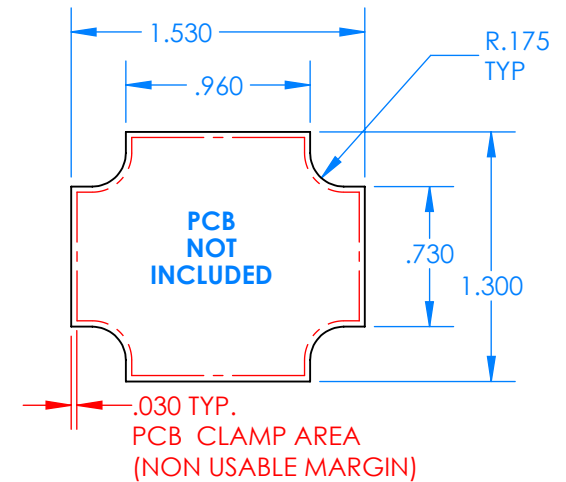

# SERPAC BW28A-YY-AS-ZZ

Electronic Enclosures

## Enclosure color (YY)

### Top-Bottom combinations available

BK=black  
CL=clear  
TRGY=translucent gray  
TRRD=translucent red

## Strap color (ZZ)

BK=black  
BL=blue  
GM=gunmetal  
NG=neon green  
NO=neon orange  
OR=orange  
YL=yellow  
WH=white

PN	Description
55140A	(1) BW2C Top style A
5515A	(1) BW2C Bottom style A
5517A	(1) BW2AS Small Strap style A
6002	(4) #2 X 3/8" PH HD screw. TORQUE 35-60 in-oz