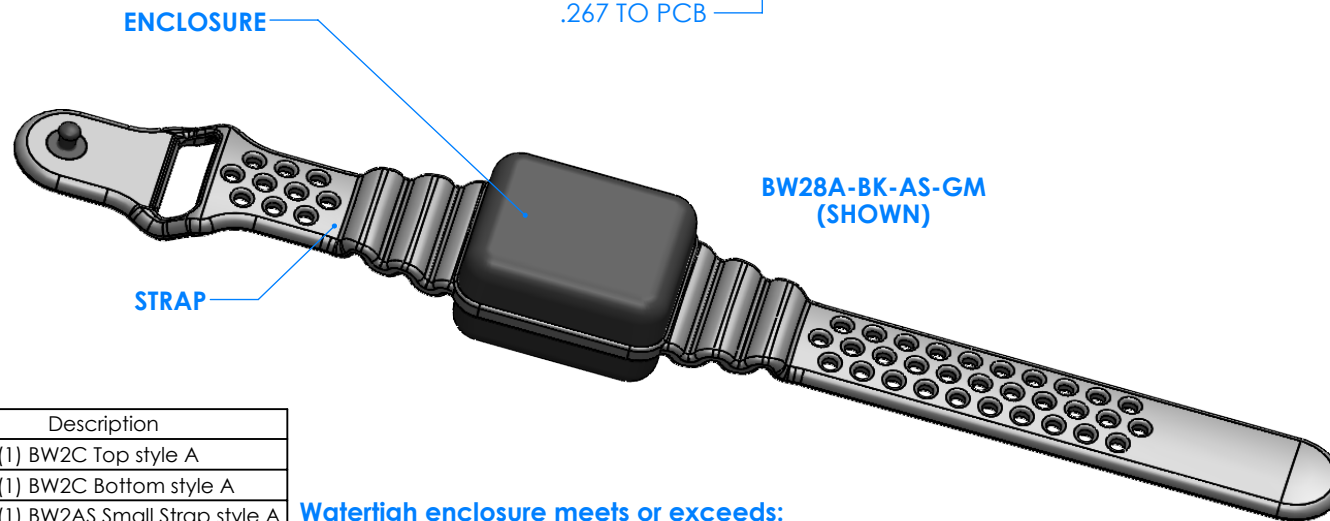

SERPAC BW28A-YY-AS-ZZ

Electronic Enclosures

PCB CLAMP AREA

1.740

1.510

SECTION A-A

Enclosure color (YY)

Top-Bottom combinations available

- BK=black
- CL=clear
- TRGY=translucent gray
- TRRD=translucent red

Strap color (ZZ)

- BK=black
- BL=blue
- GM=gunmetal
- NG=neon green
- NO=neon orange
- OR=orange
- YL=yellow
- WH=white

PN	Description
55140A	(1) BW2C Top style A
5515A	(1) BW2C Bottom style A
5517A	(1) BW2AS Small Strap style A
6002	(4) #2 X 3/8" PH HD screw. TORQUE 35-60 in-oz