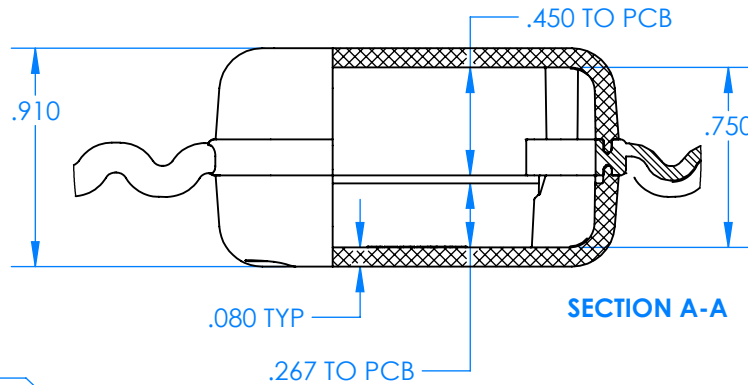

SERPAC BW28A-YY-AS-ZZ

Electronic Enclosures

PCB CLAMP AREA

1.740

1.510

SECTION A-A

Enclosure color (YY)

Top-Bottom combinations available

- BK=black
- CL=clear
- TRGY=translucent gray
- TRRD=translucent red

Strap color (ZZ)

- BK=black
- BL=blue
- GM=gunmetal
- NG=neon green
- NO=neon orange
- OR=orange
- YL=yellow
- WH=white

PN	Description
55140A	(1) BW2C Top style A
5515A	(1) BW2C Bottom style A
5517A	(1) BW2AS Small Strap style A
6002	(4) #2 X 3/8" PH HD screw. TORQUE 35-60 in-oz