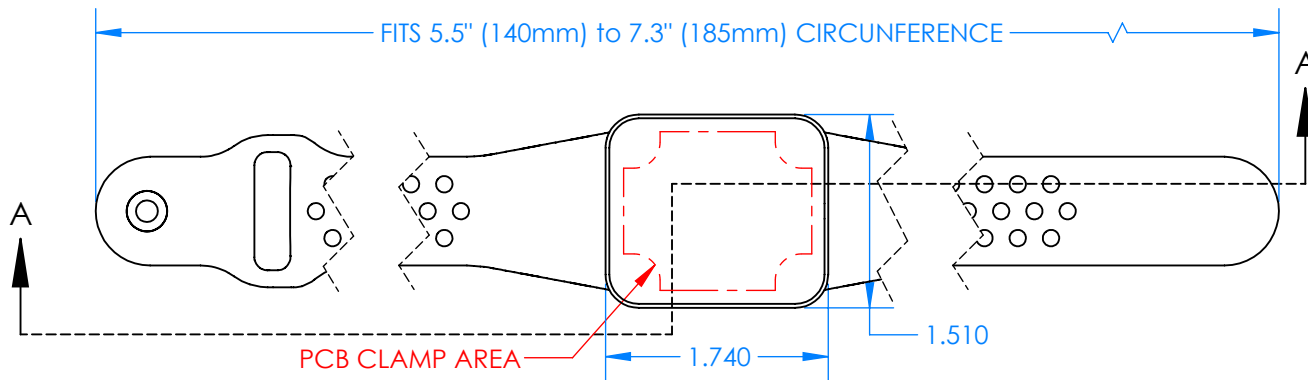

SERPAC BW28A-YY-AS-ZZ

Electronic Enclosures

PCB CLAMP AREA

1.740

1.510

SECTION A-A

Enclosure color (YY)

Top-Bottom combinations available

- BK=black
- CL=clear
- TRGY=translucent gray
- TRRD=translucent red

Strap color (ZZ)

- BK=black
- BL=blue
- GM=gunmetal
- NG=neon green
- NO=neon orange
- OR=orange
- YL=yellow
- WH=white

PN	Description
55140A	(1) BW2C Top style A
5515A	(1) BW2C Bottom style A
5517A	(1) BW2AS Small Strap style A
6002	(4) #2 X 3/8" PH HD screw. TORQUE 35-60 in-oz