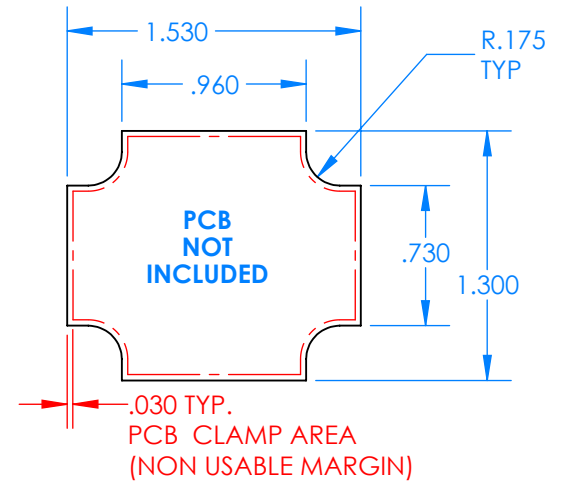

SERPAC BW28A-YY-AS-ZZ

Electronic Enclosures

PCB CLAMP AREA

1.740

1.510

SECTION A-A

Enclosure color (YY)

Top-Bottom combinations available

- BK=black
- CL=clear
- TRGY=translucent gray
- TRRD=translucent red

Strap color (ZZ)

- BK=black
- BL=blue
- GM=gunmetal
- NG=neon green
- NO=neon orange
- OR=orange
- YL=yellow
- WH=white

PN	Description
55140A	(1) BW2C Top style A
5515A	(1) BW2C Bottom style A
5517A	(1) BW2AS Small Strap style A
6002	(4) #2 X 3/8" PH HD screw. TORQUE 35-60 in-oz

Watertight enclosure meets or exceeds:
IP67
NEMA 4X, 12, 13