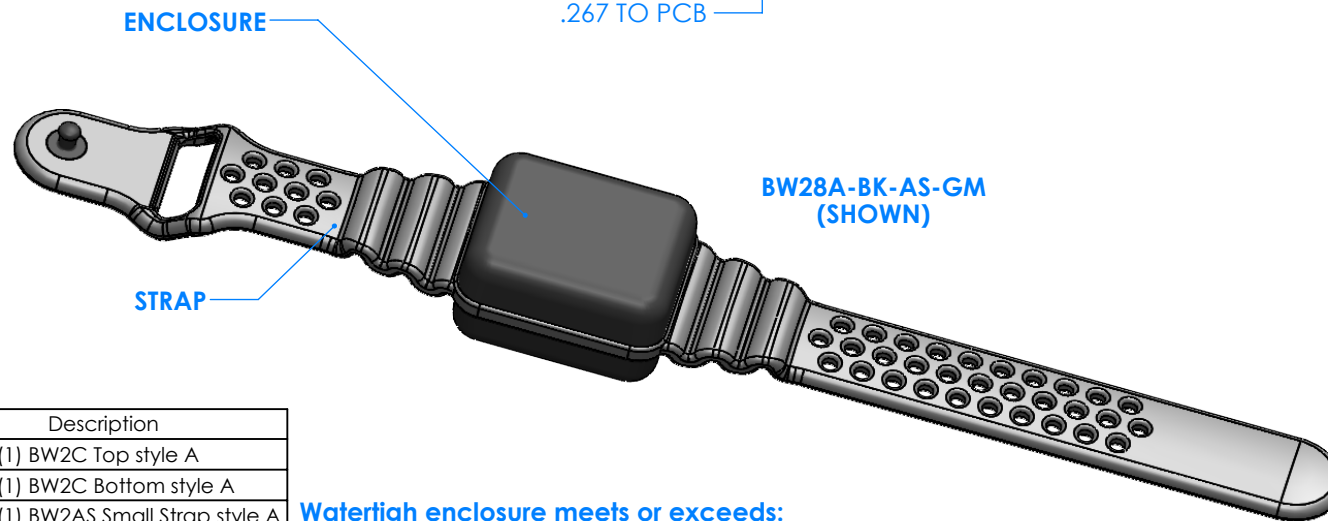

SERPAC BW28A-YY-AS-ZZ

Electronic Enclosures

Enclosure color (YY)

Top-Bottom combinations available

BK=black
CL=clear
TRGY=translucent gray
TRRD=translucent red

Strap color (ZZ)

BK=black
BL=blue
GM=gunmetal
NG=neon green
NO=neon orange
OR=orange
YL=yellow
WH=white

PN	Description
55140A	(1) BW2C Top style A
5515A	(1) BW2C Bottom style A
5517A	(1) BW2AS Small Strap style A
6002	(4) #2 X 3/8" PH HD screw. TORQUE 35-60 in-oz

Watertight enclosure meets or exceeds:
IP67
NEMA 4X, 12, 13