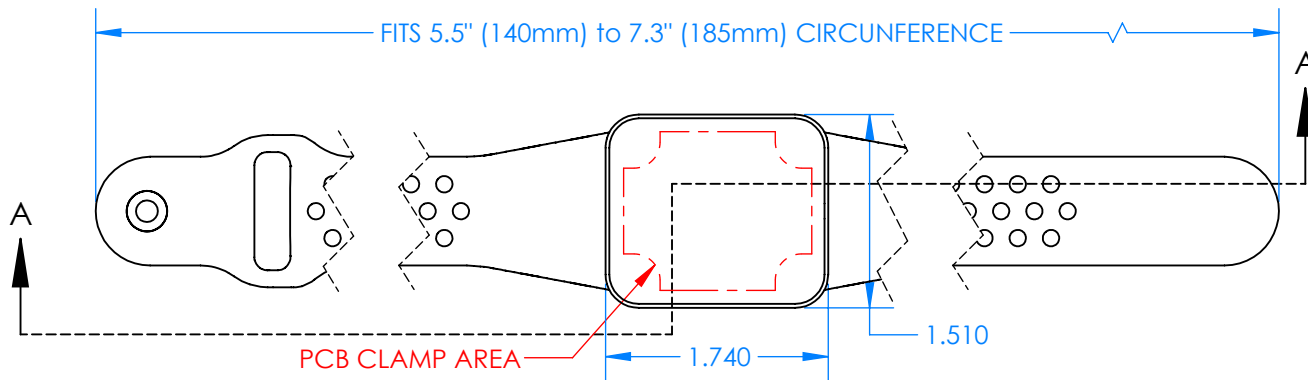

SERPAC BW28A-YY-AS-ZZ

Electronic Enclosures

Enclosure color (YY)

Top-Bottom combinations available

BK=black
CL=clear
TRGY=translucent gray
TRRD=translucent red

Strap color (ZZ)

BK=black
BL=blue
GM=gunmetal
NG=neon green
NO=neon orange
OR=orange
YL=yellow
WH=white

PN	Description
55140A	(1) BW2C Top style A
5515A	(1) BW2C Bottom style A
5517A	(1) BW2AS Small Strap style A
6002	(4) #2 X 3/8" PH HD screw. TORQUE 35-60 in-oz

Watertight enclosure meets or exceeds:
IP67
NEMA 4X, 12, 13