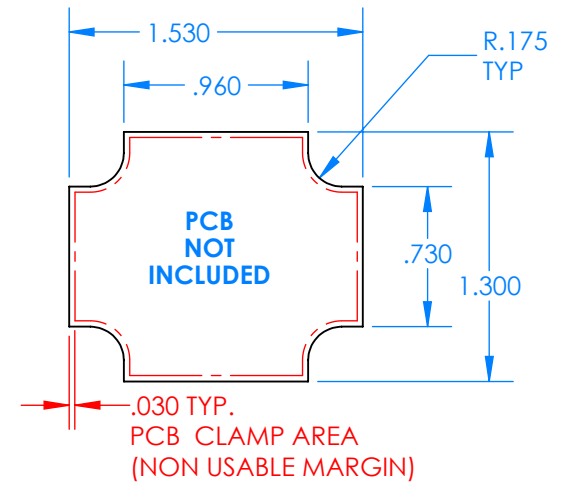

SERPAC BW28A-YY-AS-ZZ

Electronic Enclosures

Enclosure color (YY)

Top-Bottom combinations available

BK=black
CL=clear
TRGY=translucent gray
TRRD=translucent red

Strap color (ZZ)

BK=black
BL=blue
GM=gunmetal
NG=neon green
NO=neon orange
OR=orange
YL=yellow
WH=white

PN	Description
55140A	(1) BW2C Top style A
5515A	(1) BW2C Bottom style A
5517A	(1) BW2AS Small Strap style A
6002	(4) #2 X 3/8" PH HD screw. TORQUE 35-60 in-oz

Watertight enclosure meets or exceeds:
IP67
NEMA 4X, 12, 13