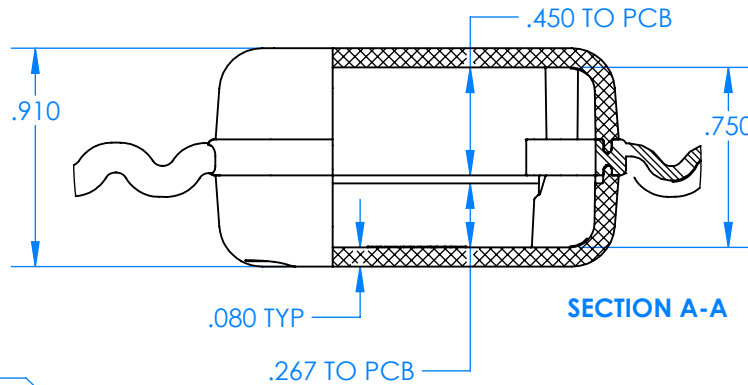

SERPAC BW28A-YY-AS-ZZ

Electronic Enclosures

Enclosure color (YY)

Top-Bottom combinations available

BK=black
CL=clear
TRGY=translucent gray
TRRD=translucent red

Strap color (ZZ)

BK=black
BL=blue
GM=gunmetal
NG=neon green
NO=neon orange
OR=orange
YL=yellow
WH=white

PN	Description
55140A	(1) BW2C Top style A
5515A	(1) BW2C Bottom style A
5517A	(1) BW2AS Small Strap style A
6002	(4) #2 X 3/8" PH HD screw. TORQUE 35-60 in-oz

Watertight enclosure meets or exceeds:
IP67
NEMA 4X, 12, 13