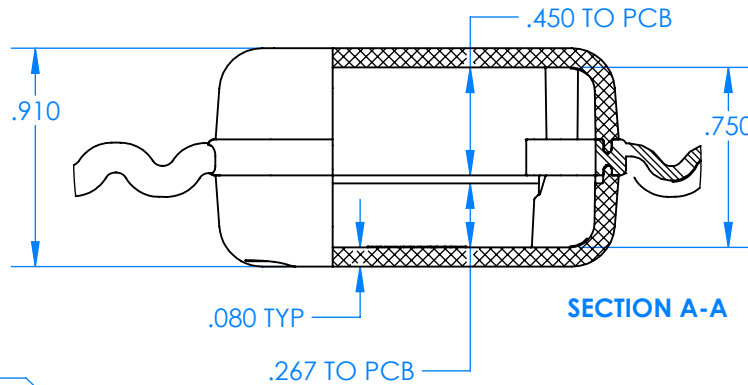

# SERPAC BW28A-YY-AS-ZZ

Electronic Enclosures

### Top-Bottom combinations available

BK=black  
CL=clear  
TRGY=translucent gray  
TRRD=translucent red

## Strap color (ZZ)

BK=black  
BL=blue  
GM=gunmetal  
NG=neon green  
NO=neon orange  
OR=orange  
YL=yellow  
WH=white

PN	Description
55140A	(1) BW2C Top style A
5515A	(1) BW2C Bottom style A
5517A	(1) BW2AS Small Strap style A
6002	(4) #2 X 3/8" PH HD screw. TORQUE 35-60 in-oz