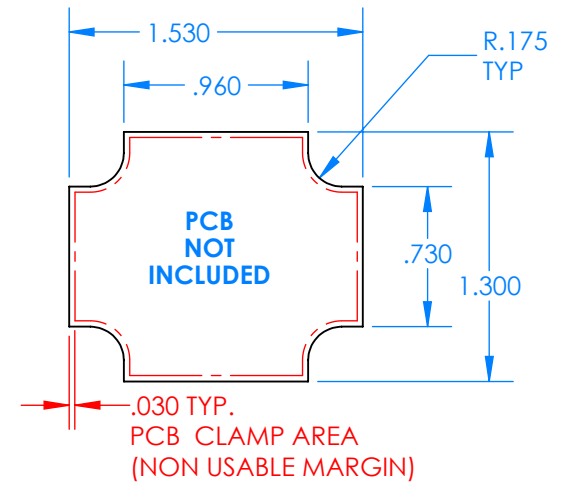

# SERPAC BW28A-YY-AS-ZZ

Electronic Enclosures

## Enclosure color (YY)

### Top-Bottom combinations available

BK=black  
CL=clear  
TRGY=translucent gray  
TRRD=translucent red

## Strap color (ZZ)

BK=black  
BL=blue  
GM=gunmetal  
NG=neon green  
NO=neon orange  
OR=orange  
YL=yellow  
WH=white

PN	Description
55140A	(1) BW2C Top style A
5515A	(1) BW2C Bottom style A
5517A	(1) BW2AS Small Strap style A
6002	(4) #2 X 3/8" PH HD screw. TORQUE 35-60 in-oz