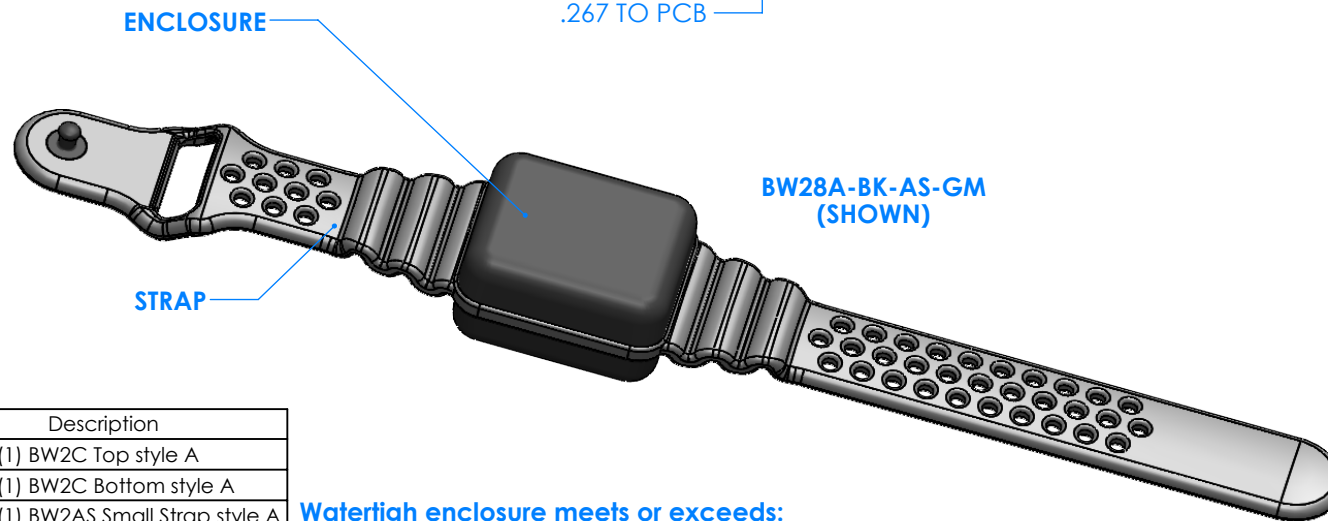

# SERPAC BW28A-YY-AS-ZZ

Electronic Enclosures

## Enclosure color (YY)

### Top-Bottom combinations available

BK=black  
CL=clear  
TRGY=translucent gray  
TRRD=translucent red

## Strap color (ZZ)

BK=black  
BL=blue  
GM=gunmetal  
NG=neon green  
NO=neon orange  
OR=orange  
YL=yellow  
WH=white

PN	Description
55140A	(1) BW2C Top style A
5515A	(1) BW2C Bottom style A
5517A	(1) BW2AS Small Strap style A
6002	(4) #2 X 3/8" PH HD screw. TORQUE 35-60 in-oz