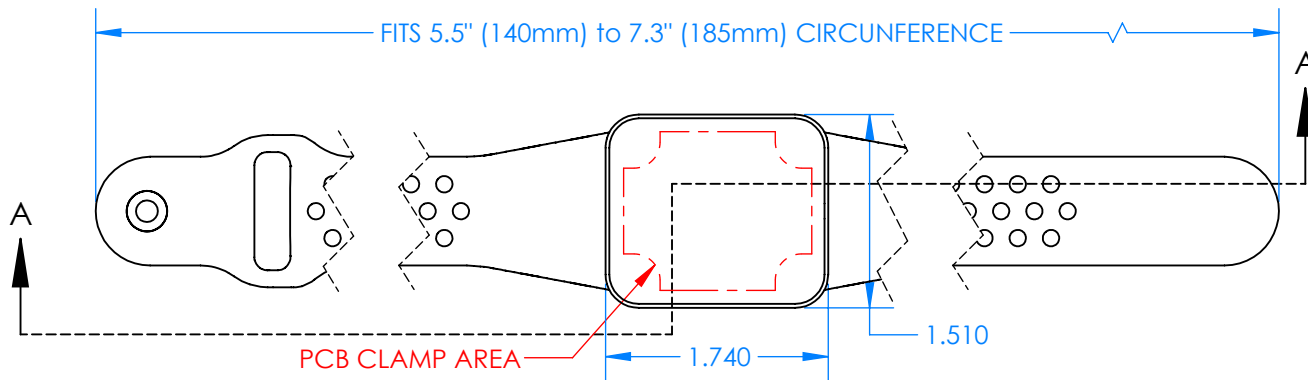

# SERPAC BW28A-YY-AS-ZZ

Electronic Enclosures

## Enclosure color (YY)

### Top-Bottom combinations available

BK=black  
CL=clear  
TRGY=translucent gray  
TRRD=translucent red

## Strap color (ZZ)

BK=black  
BL=blue  
GM=gunmetal  
NG=neon green  
NO=neon orange  
OR=orange  
YL=yellow  
WH=white

PN	Description
55140A	(1) BW2C Top style A
5515A	(1) BW2C Bottom style A
5517A	(1) BW2AS Small Strap style A
6002	(4) #2 X 3/8" PH HD screw. TORQUE 35-60 in-oz