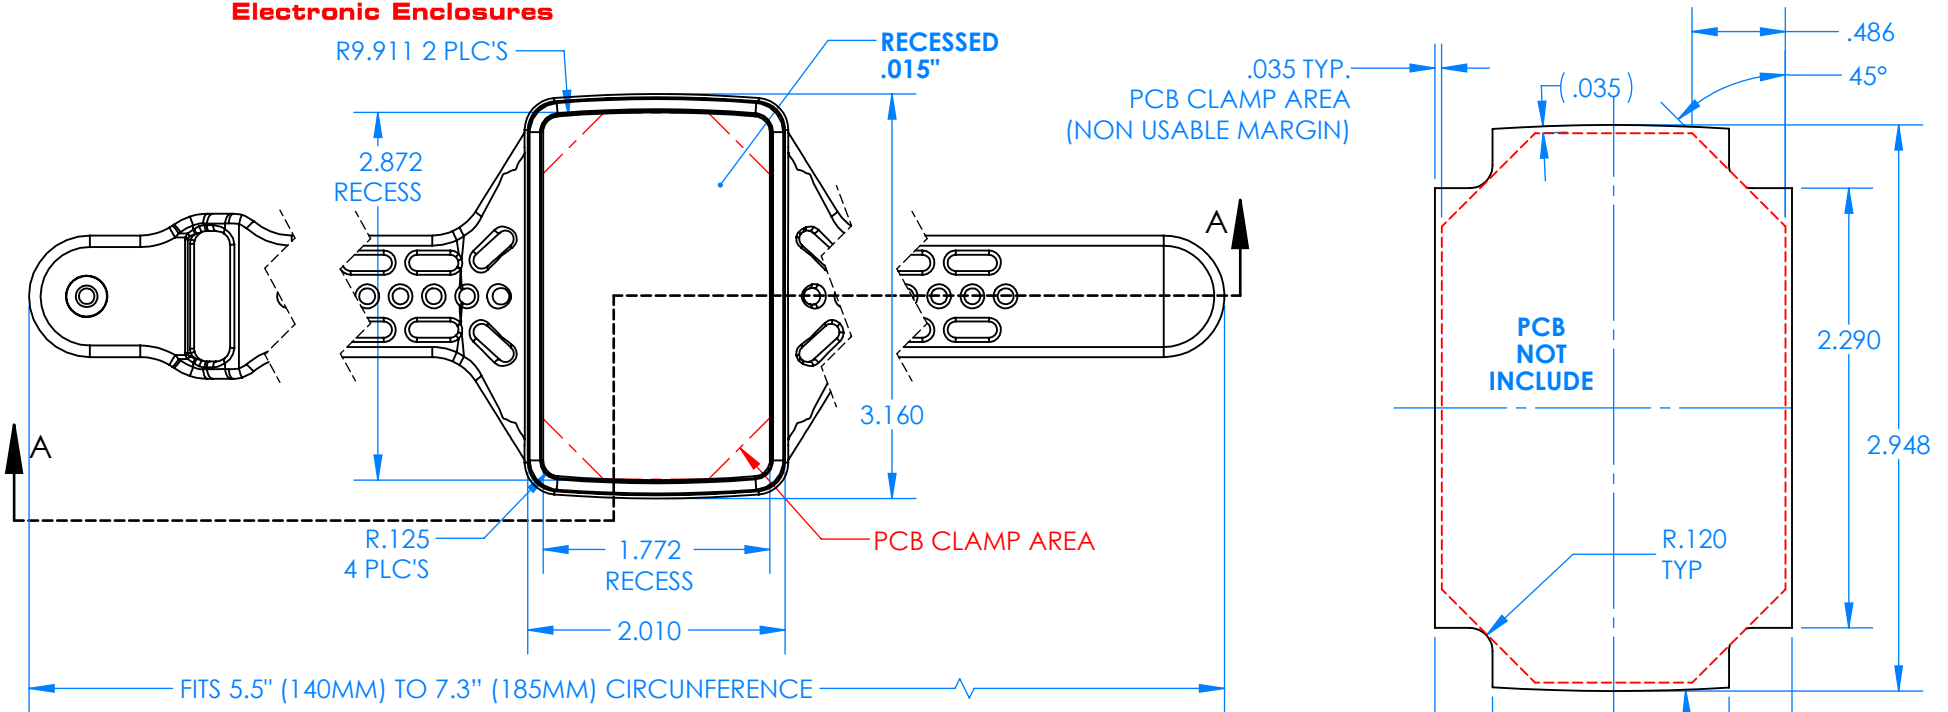

# SERPAC BW60D-YY-CS-ZZ

Electronic Enclosures

SECTION A-A

### Enclosure color (YY)

Top-Bottom combinations available

- BK=black
- CL=clear
- TRGY=translucent gray
- TRRD=translucent red

### Strap color (ZZ)

- BK=black
- BL=blue
- GM=gunmetal
- NG=neon green
- NO=neon orange
- OR=orange
- YL=yellow
- WH=white

PN	Description
5531D	(1) BW 6A Top style D
5532D	(1) BW 6A Bottom style D
5538C	(1) BW 6C Small Strap style D
6002	(4) #2 X 3/8" PH HD screw TORQUE 35-60 in-oz.

**Watertight enclosure meets or exceeds:**  
**IP67**  
**NEMA 4**