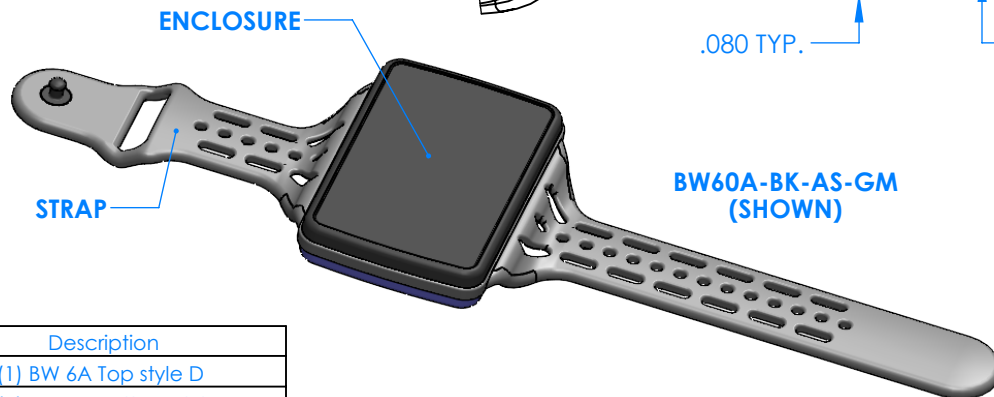

# SERPAC BW60D-YY-CS-ZZ

Electronic Enclosures

SECTION A-A

### Enclosure color (YY)

Top-Bottom combinations available

- BK=black
- CL=clear
- TRGY=translucent gray
- TRRD=translucent red

### Strap color (ZZ)

- BK=black
- BL=blue
- GM=gunmetal
- NG=neon green
- NO=neon orange
- OR=orange
- YL=yellow
- WH=white

PN	Description
5531D	(1) BW 6A Top style D
5532D	(1) BW 6A Bottom style D
5538C	(1) BW 6C Small Strap style D
6002	(4) #2 X 3/8" PH HD screw TORQUE 35-60 in-oz.