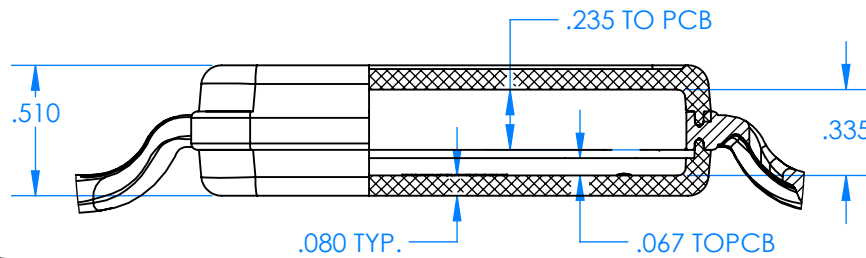

# SERPAC BW60D-YY-CS-ZZ

Electronic Enclosures

SECTION A-A

### Enclosure color (YY)

Top-Bottom combinations available

- BK=black
- CL=clear
- TRGY=translucent gray
- TRRD=translucent red

### Strap color (ZZ)

- BK=black
- BL=blue
- GM=gunmetal
- NG=neon green
- NO=neon orange
- OR=orange
- YL=yellow
- WH=white

PN	Description
5531D	(1) BW 6A Top style D
5532D	(1) BW 6A Bottom style D
5538C	(1) BW 6C Small Strap style D
6002	(4) #2 X 3/8" PH HD screw TORQUE 35-60 in-oz.