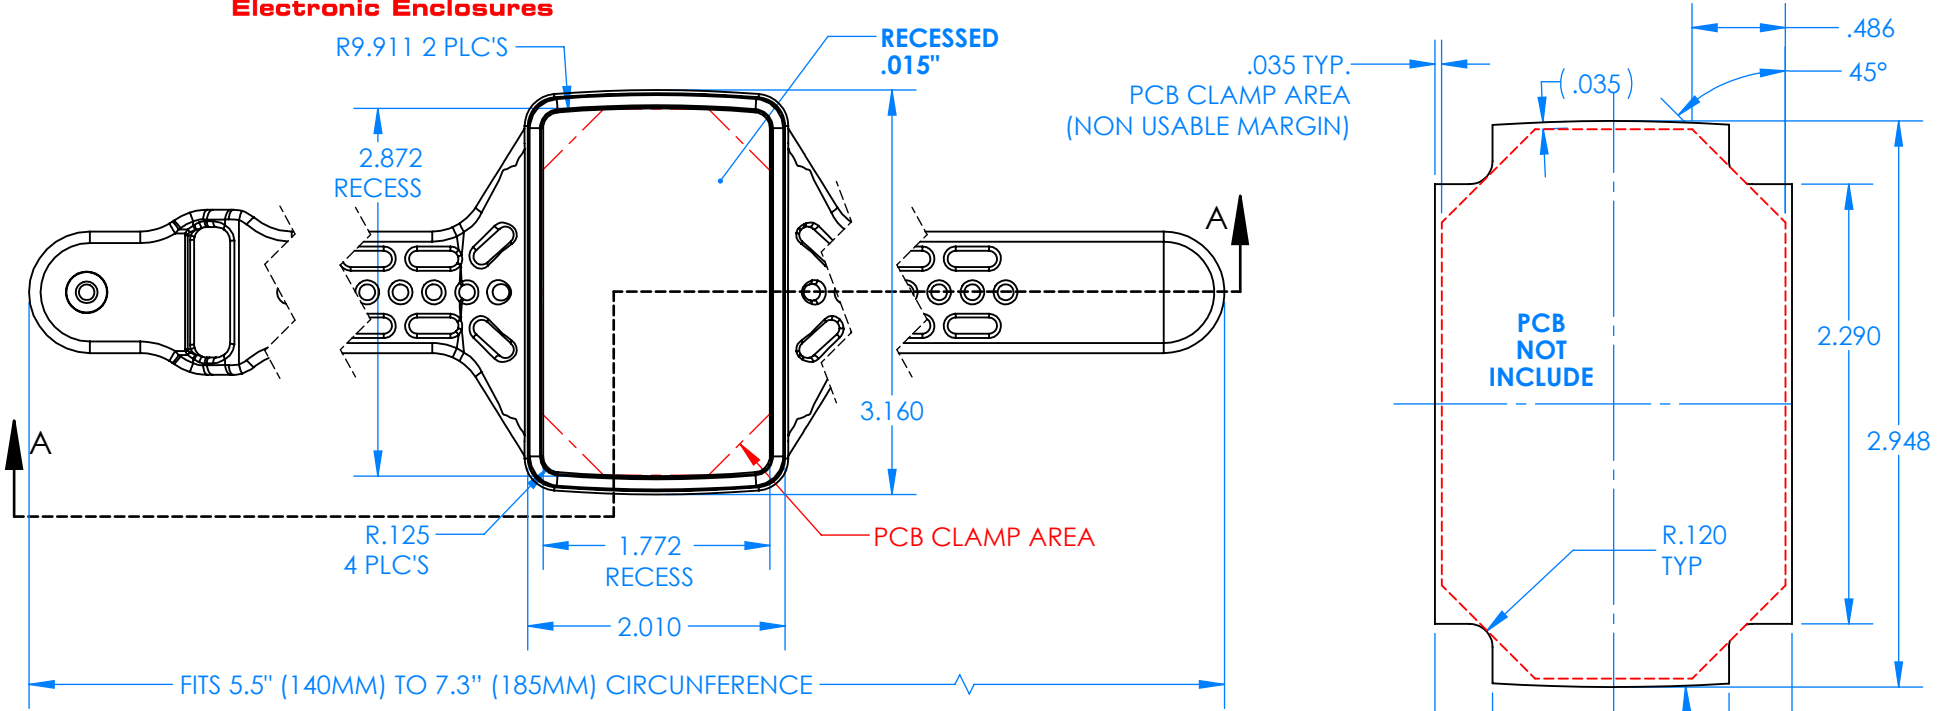

SERPAC BW60D-YY-CS-ZZ

Electronic Enclosures

Enclosure color (YY)
Top-Bottom combinations available
 BK=black
 CL=clear
 TRGY=translucent gray
 TRRD=translucent red

Strap color (ZZ)
 BK=black
 BL=blue
 GM=gunmetal
 NG=neon green
 NO=neon orange
 OR=orange
 YL=yellow
 WH=white

PN	Description
5531D	(1) BW 6A Top style D
5532D	(1) BW 6A Bottom style D
5538C	(1) BW 6C Small Strap style D
6002	(4) #2 X 3/8" PH HD screw TORQUE 35-60 in-oz.

Watertight enclosure meets or exceeds:
IP67
NEMA 4