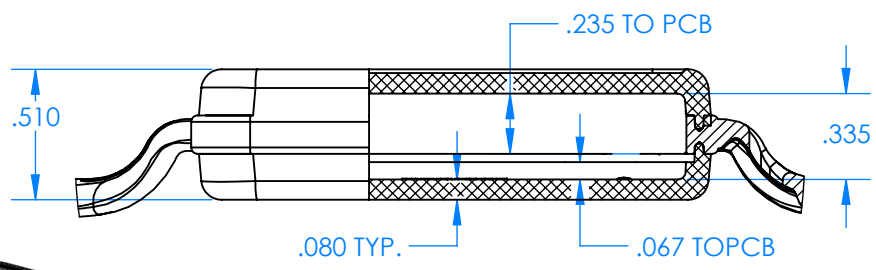

SERPAC BW60D-YY-CS-ZZ

Electronic Enclosures

Enclosure color (YY)
Top-Bottom combinations available
 BK=black
 CL=clear
 TRGY=translucent gray
 TRRD=translucent red

Strap color (ZZ)
 BK=black
 BL=blue
 GM=gunmetal
 NG=neon green
 NO=neon orange
 OR=orange
 YL=yellow
 WH=white

PN	Description
5531D	(1) BW 6A Top style D
5532D	(1) BW 6A Bottom style D
5538C	(1) BW 6C Small Strap style D
6002	(4) #2 X 3/8" PH HD screw TORQUE 35-60 in-oz.

Watertight enclosure meets or exceeds:
IP67
NEMA 4