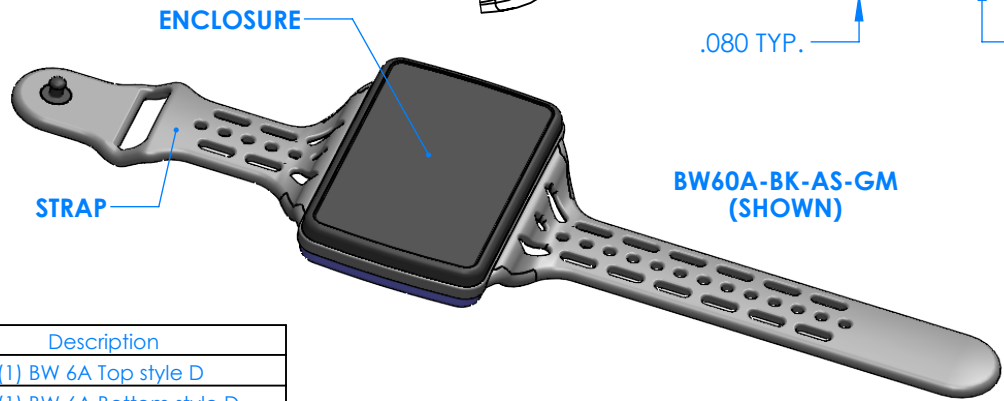

SERPAC BW60D-YY-CS-ZZ

Electronic Enclosures

Enclosure color (YY)
Top-Bottom combinations available
 BK=black
 CL=clear
 TRGY=translucent gray
 TRRD=translucent red

Strap color (ZZ)
 BK=black
 BL=blue
 GM=gunmetal
 NG=neon green
 NO=neon orange
 OR=orange
 YL=yellow
 WH=white

PN	Description
5531D	(1) BW 6A Top style D
5532D	(1) BW 6A Bottom style D
5538C	(1) BW 6C Small Strap style D
6002	(4) #2 X 3/8" PH HD screw TORQUE 35-60 in-oz.

Watertight enclosure meets or exceeds:
IP67
NEMA 4