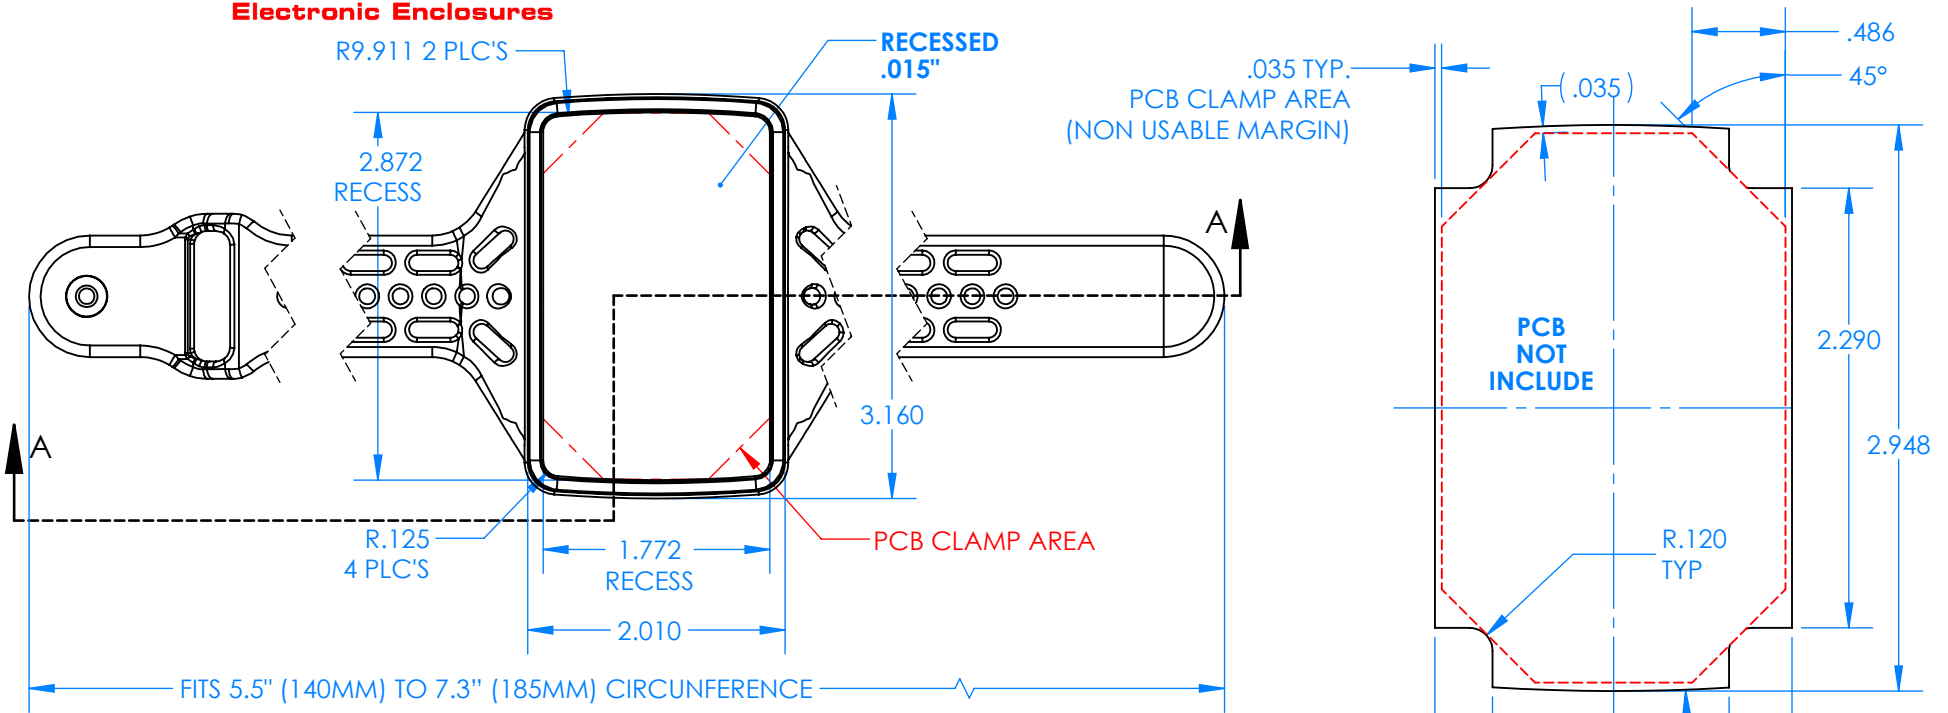

SERPAC BW60D-YY-CS-ZZ

Electronic Enclosures

Enclosure color (YY)

Top-Bottom combinations available

- BK=black
- CL=clear
- TRGY=translucent gray
- TRRD=translucent red

Strap color (ZZ)

- BK=black
- BL=blue
- GM=gunmetal
- NG=neon green
- NO=neon orange
- OR=orange
- YL=yellow
- WH=white

PN	Description
5531D	(1) BW 6A Top style D
5532D	(1) BW 6A Bottom style D
5538C	(1) BW 6C Small Strap style D
6002	(4) #2 X 3/8" PH HD screw TORQUE 35-60 in-oz.

Watertight enclosure meets or exceeds:
IP67
NEMA 4