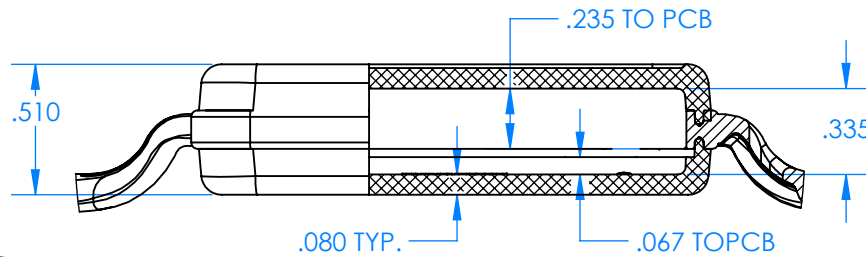

SERPAC BW60D-YY-CS-ZZ

Electronic Enclosures

Enclosure color (YY)

Top-Bottom combinations available

- BK=black
- CL=clear
- TRGY=translucent gray
- TRRD=translucent red

Strap color (ZZ)

- BK=black
- BL=blue
- GM=gunmetal
- NG=neon green
- NO=neon orange
- OR=orange
- YL=yellow
- WH=white

PN	Description
5531D	(1) BW 6A Top style D
5532D	(1) BW 6A Bottom style D
5538C	(1) BW 6C Small Strap style D
6002	(4) #2 X 3/8" PH HD screw TORQUE 35-60 in-oz.

Watertight enclosure meets or exceeds:
IP67
NEMA 4