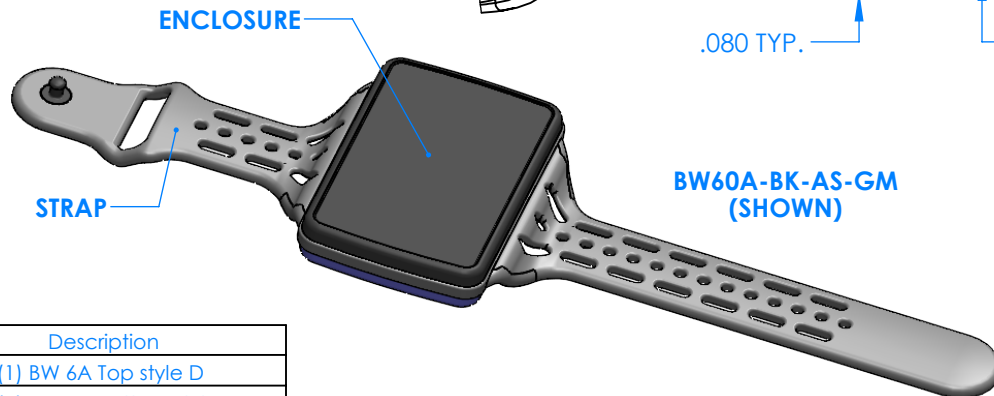

SERPAC BW60D-YY-CS-ZZ

Electronic Enclosures

Enclosure color (YY)

Top-Bottom combinations available

- BK=black
- CL=clear
- TRGY=translucent gray
- TRRD=translucent red

Strap color (ZZ)

- BK=black
- BL=blue
- GM=gunmetal
- NG=neon green
- NO=neon orange
- OR=orange
- YL=yellow
- WH=white

PN	Description
5531D	(1) BW 6A Top style D
5532D	(1) BW 6A Bottom style D
5538C	(1) BW 6C Small Strap style D
6002	(4) #2 X 3/8" PH HD screw TORQUE 35-60 in-oz.

Watertight enclosure meets or exceeds:
IP67
NEMA 4