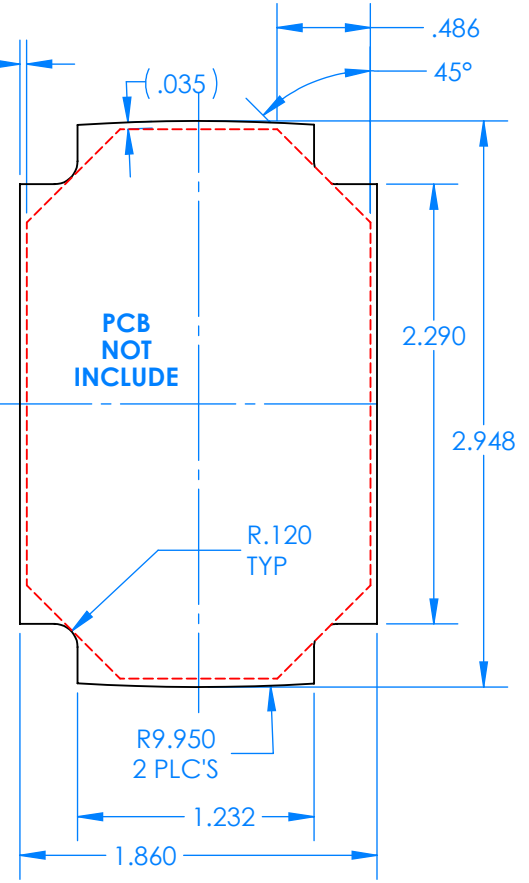

SERPAC BW60D-YY-CS-ZZ

Electronic Enclosures

- Enclosure color (YY)**
Top-Bottom combinations available
 BK=black
 CL=clear
 TRGY=translucent gray
 TRRD=translucent red

- Strap color (ZZ)**
 BK=black
 BL=blue
 GM=gunmetal
 NG=neon green
 NO=neon orange
 OR=orange
 YL=yellow
 WH=white

PN	Description
5531D	(1) BW 6A Top style D
5532D	(1) BW 6A Bottom style D
5538C	(1) BW 6C Small Strap style D
6002	(4) #2 X 3/8" PH HD screw TORQUE 35-60 in-oz.

**Watertight enclosure meets or exceeds:
 IP67
 NEMA 4**