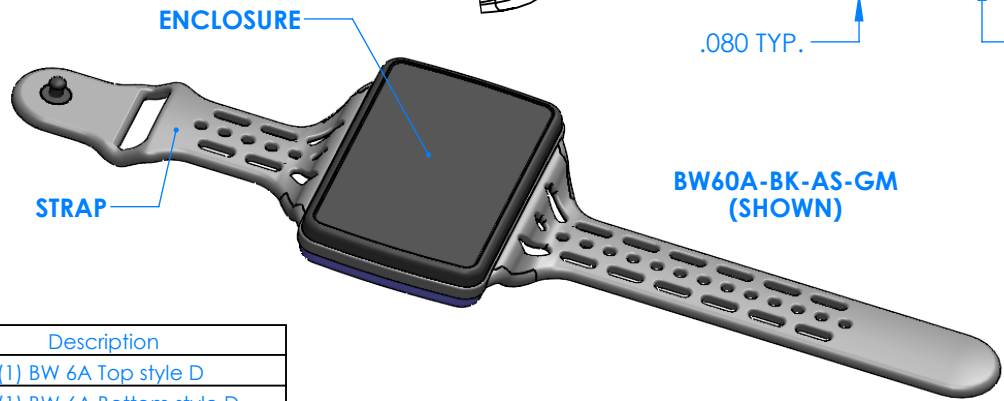

SERPAC BW60D-YY-CS-ZZ

Electronic Enclosures

- Enclosure color (YY)**
Top-Bottom combinations available
 BK=black
 CL=clear
 TRGY=translucent gray
 TRRD=translucent red

- Strap color (ZZ)**
 BK=black
 BL=blue
 GM=gunmetal
 NG=neon green
 NO=neon orange
 OR=orange
 YL=yellow
 WH=white

PN	Description
5531D	(1) BW 6A Top style D
5532D	(1) BW 6A Bottom style D
5538C	(1) BW 6C Small Strap style D
6002	(4) #2 X 3/8" PH HD screw TORQUE 35-60 in-oz.

**Watertight enclosure meets or exceeds:
 IP67
 NEMA 4**