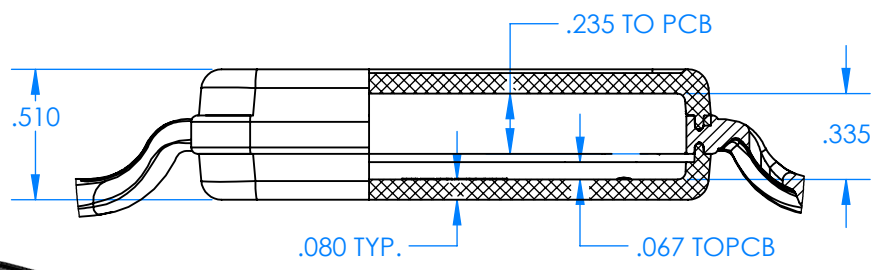

SERPAC BW60D-YY-CS-ZZ

Electronic Enclosures

- Enclosure color (YY)**
Top-Bottom combinations available
 BK=black
 CL=clear
 TRGY=translucent gray
 TRRD=translucent red

- Strap color (ZZ)**
 BK=black
 BL=blue
 GM=gunmetal
 NG=neon green
 NO=neon orange
 OR=orange
 YL=yellow
 WH=white

PN	Description
5531D	(1) BW 6A Top style D
5532D	(1) BW 6A Bottom style D
5538C	(1) BW 6C Small Strap style D
6002	(4) #2 X 3/8" PH HD screw TORQUE 35-60 in-oz.

**Watertight enclosure meets or exceeds:
 IP67
 NEMA 4**