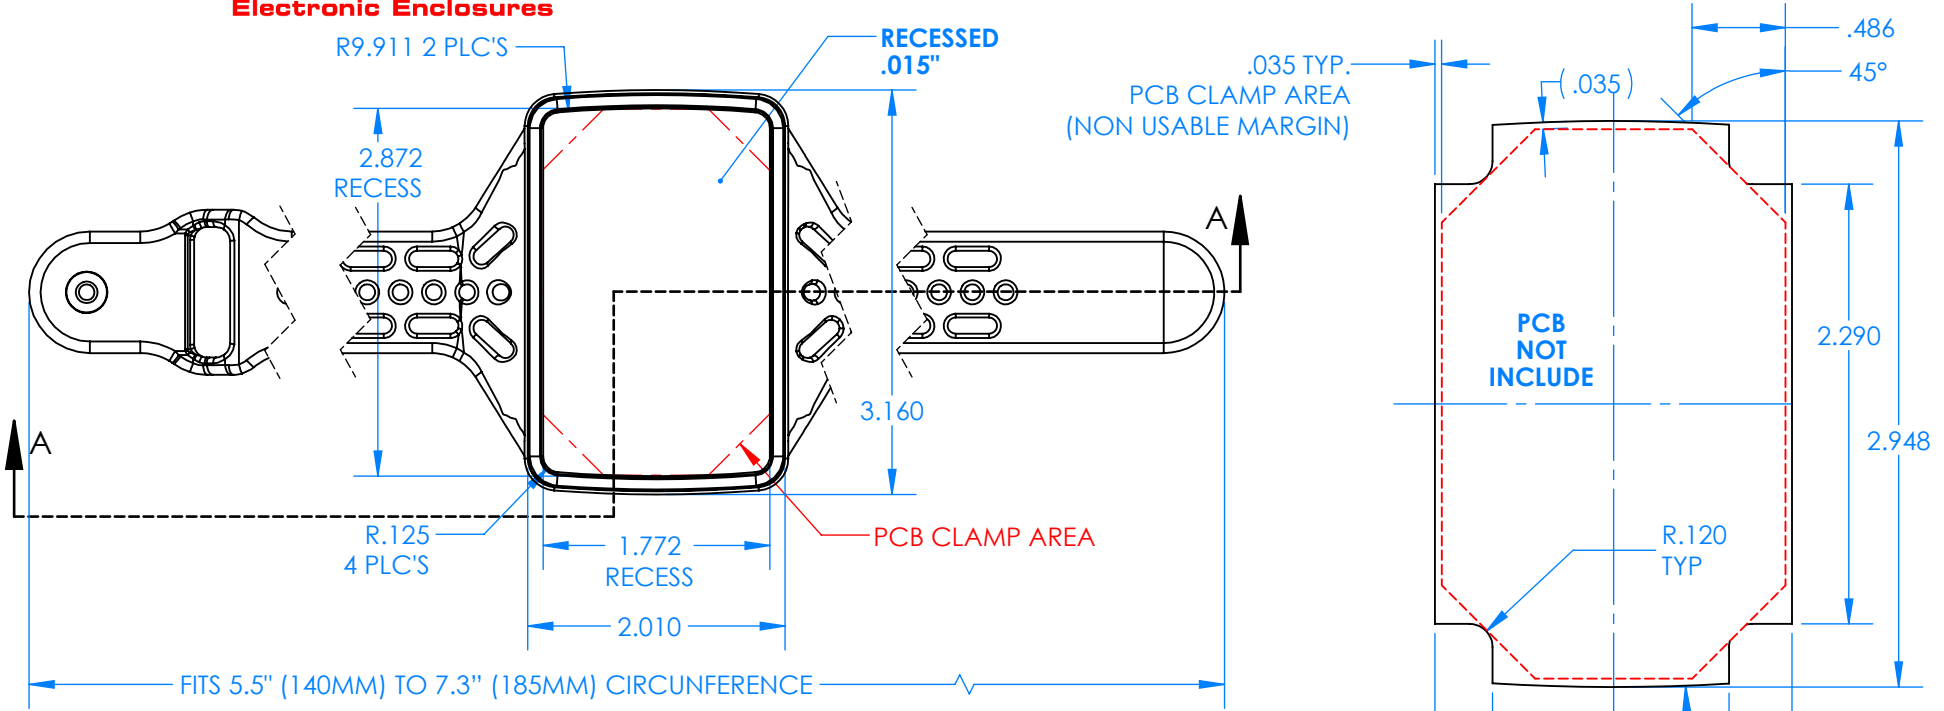

SERPAC BW60D-YY-CS-ZZ

Electronic Enclosures

- Enclosure color (YY)**
Top-Bottom combinations available
 BK=black
 CL=clear
 TRGY=translucent gray
 TRRD=translucent red

- Strap color (ZZ)**
 BK=black
 BL=blue
 GM=gunmetal
 NG=neon green
 NO=neon orange
 OR=orange
 YL=yellow
 WH=white

PN	Description
5531D	(1) BW 6A Top style D
5532D	(1) BW 6A Bottom style D
5538C	(1) BW 6C Small Strap style D
6002	(4) #2 X 3/8" PH HD screw TORQUE 35-60 in-oz.

**Watertight enclosure meets or exceeds:
 IP67
 NEMA 4**