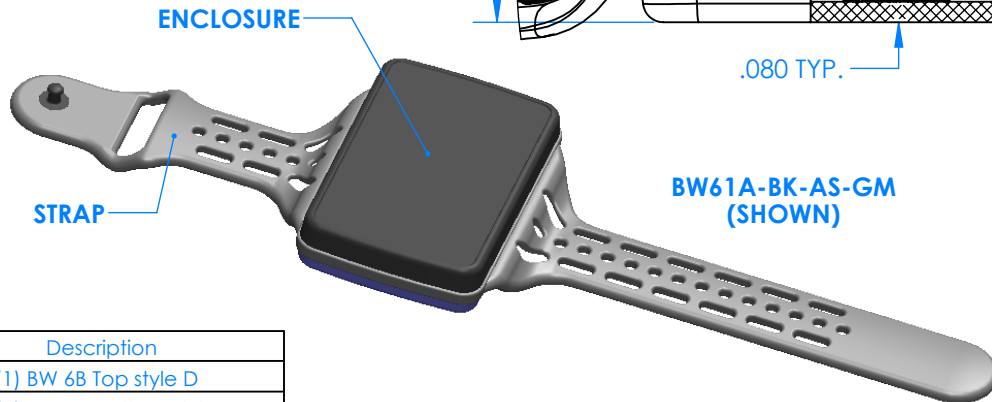

SERPAC BW61D-YY-CS-ZZ

Electronic Enclosures

SECTION A-A

Enclosure color (YY)

Top-Bottom combinations available

- BK=black
- CL=clear
- TRGY=translucent gray
- TRRD=translucent red

Strap color (ZZ)

- BK=black
- BL=blue
- GM=gunmetal
- NG=neon green
- NO=neon orange
- OR=orange
- YL=yellow
- WH=white

PN	Description
5533D	(1) BW 6B Top style D
5532D	(1) BW 6A Bottom style D
5538C	(1) BW 6C Small Strap style D
6002	(4) #2 X 3/8" PH HD screw TORQUE 35-60 in-oz.

Watertight enclosure meets or exceeds:
IP67
NEMA 4