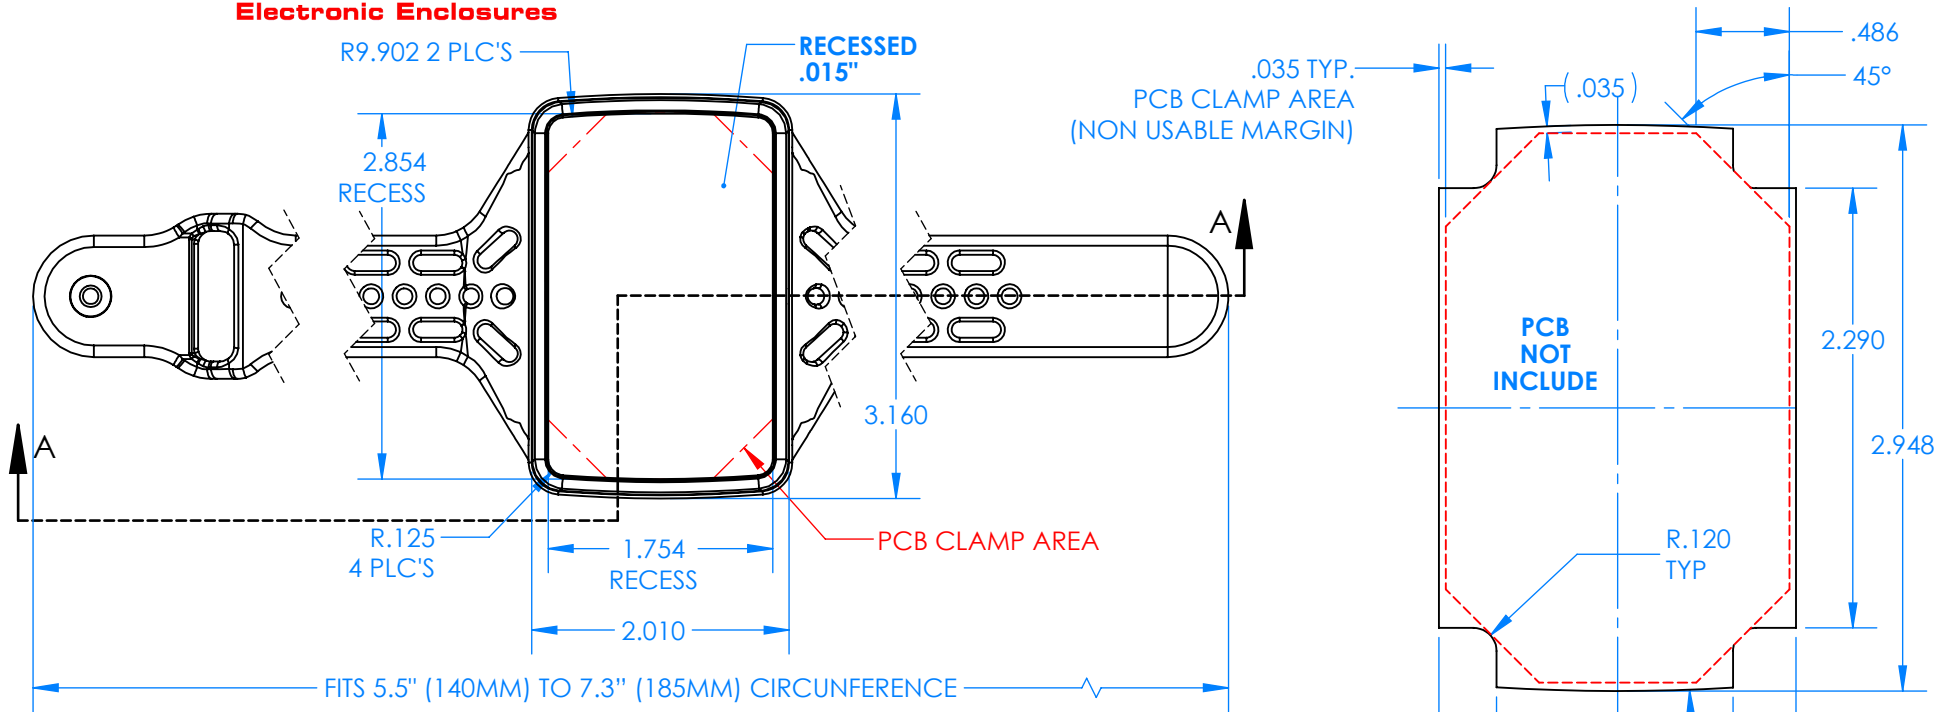

SERPAC BW61D-YY-CS-ZZ

Electronic Enclosures

SECTION A-A

Enclosure color (YY)

Top-Bottom combinations available

- BK=black
- CL=clear
- TRGY=translucent gray
- TRRD=translucent red

Strap color (ZZ)

- BK=black
- BL=blue
- GM=gunmetal
- NG=neon green
- NO=neon orange
- OR=orange
- YL=yellow
- WH=white

PN	Description
5533D	(1) BW 6B Top style D
5532D	(1) BW 6A Bottom style D
5538C	(1) BW 6C Small Strap style D
6002	(4) #2 X 3/8" PH HD screw TORQUE 35-60 in-oz.

Watertight enclosure meets or exceeds:
IP67
NEMA 4