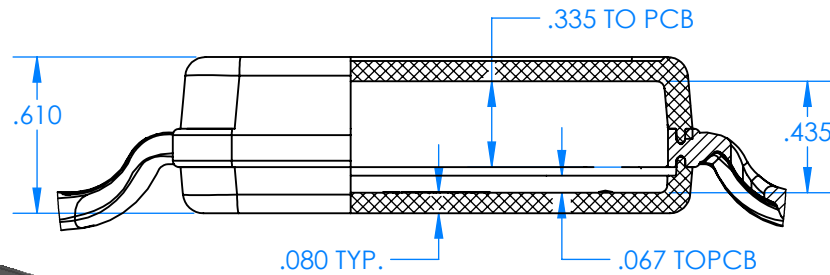

SERPAC BW61D-YY-CS-ZZ

Electronic Enclosures

SECTION A-A

Enclosure color (YY)

Top-Bottom combinations available

- BK=black
- CL=clear
- TRGY=translucent gray
- TRRD=translucent red

Strap color (ZZ)

- BK=black
- BL=blue
- GM=gunmetal
- NG=neon green
- NO=neon orange
- OR=orange
- YL=yellow
- WH=white

PN	Description
5533D	(1) BW 6B Top style D
5532D	(1) BW 6A Bottom style D
5538C	(1) BW 6C Small Strap style D
6002	(4) #2 X 3/8" PH HD screw TORQUE 35-60 in-oz.

Watertight enclosure meets or exceeds:
IP67
NEMA 4