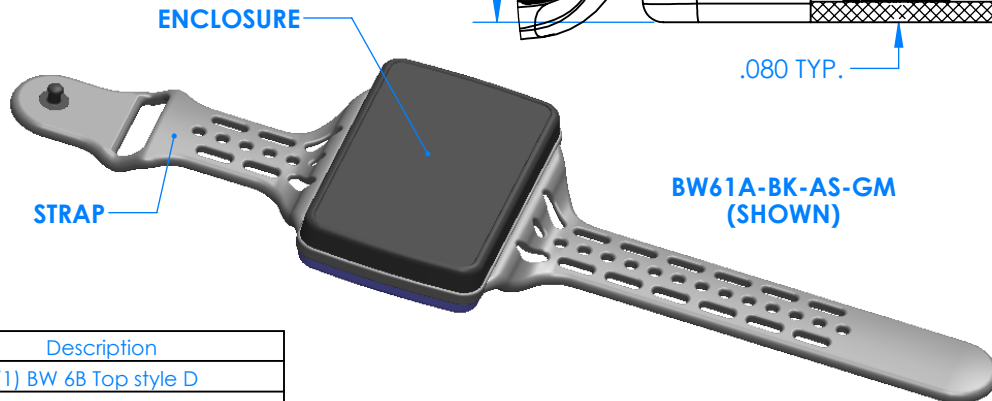

SERPAC BW61D-YY-CS-ZZ

Electronic Enclosures

SECTION A-A

Enclosure color (YY)

Top-Bottom combinations available

- BK=black
- CL=clear
- TRGY=translucent gray
- TRRD=translucent red

Strap color (ZZ)

- BK=black
- BL=blue
- GM=gunmetal
- NG=neon green
- NO=neon orange
- OR=orange
- YL=yellow
- WH=white

PN	Description
5533D	(1) BW 6B Top style D
5532D	(1) BW 6A Bottom style D
5538C	(1) BW 6C Small Strap style D
6002	(4) #2 X 3/8" PH HD screw TORQUE 35-60 in-oz.

Watertight enclosure meets or exceeds:
IP67
NEMA 4