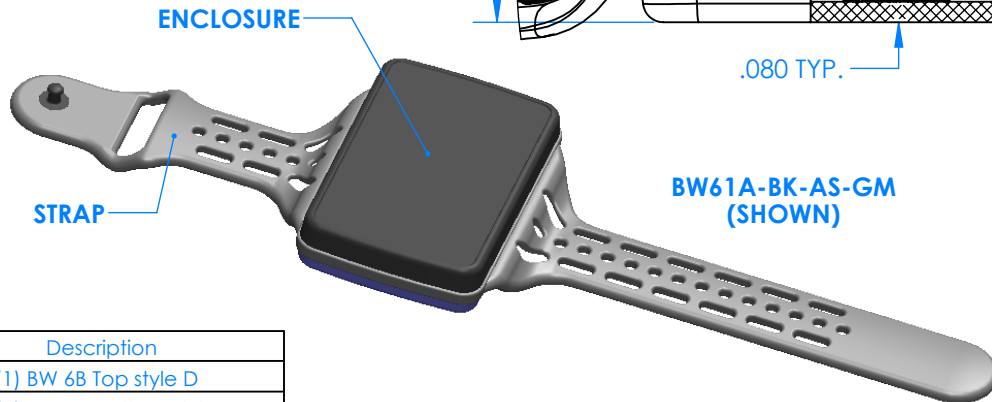

# SERPAC BW61D-YY-CS-ZZ

Electronic Enclosures

SECTION A-A

## Enclosure color (YY)

Top-Bottom combinations available

- BK=black
- CL=clear
- TRGY=translucent gray
- TRRD=translucent red

## Strap color (ZZ)

- BK=black
- BL=blue
- GM=gunmetal
- NG=neon green
- NO=neon orange
- OR=orange
- YL=yellow
- WH=white

PN	Description
5533D	(1) BW 6B Top style D
5532D	(1) BW 6A Bottom style D
5538C	(1) BW 6C Small Strap style D
6002	(4) #2 X 3/8" PH HD screw TORQUE 35-60 in-oz.