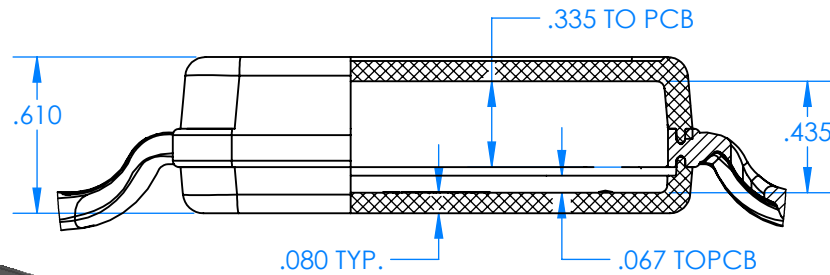

# SERPAC BW61D-YY-CS-ZZ

Electronic Enclosures

SECTION A-A

## Enclosure color (YY)

Top-Bottom combinations available

- BK=black
- CL=clear
- TRGY=translucent gray
- TRRD=translucent red

## Strap color (ZZ)

- BK=black
- BL=blue
- GM=gunmetal
- NG=neon green
- NO=neon orange
- OR=orange
- YL=yellow
- WH=white

PN	Description
5533D	(1) BW 6B Top style D
5532D	(1) BW 6A Bottom style D
5538C	(1) BW 6C Small Strap style D
6002	(4) #2 X 3/8" PH HD screw TORQUE 35-60 in-oz.