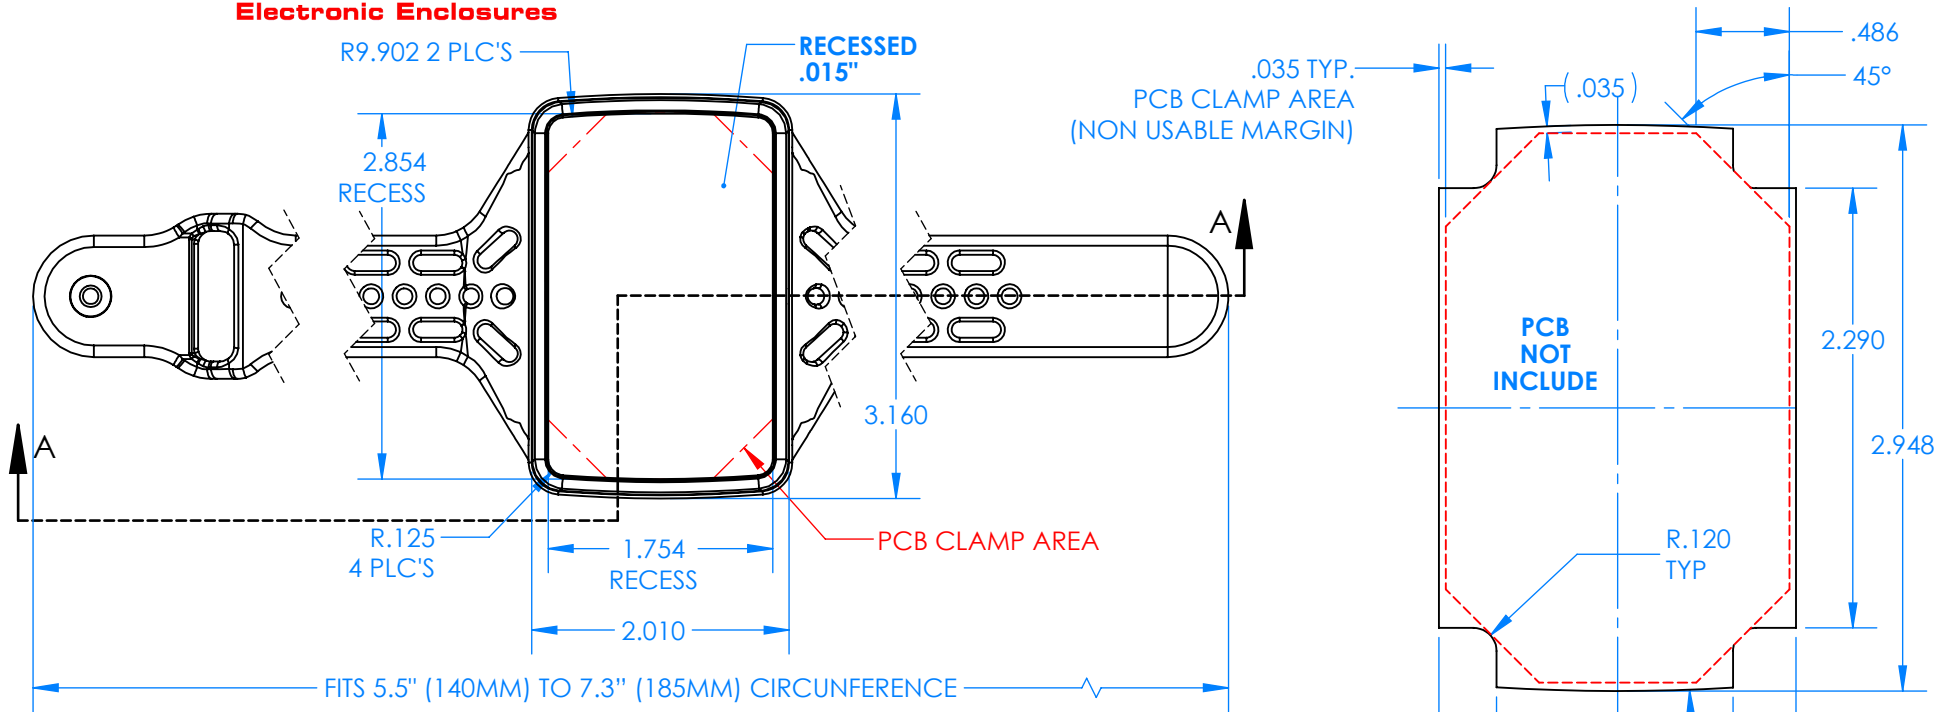

# SERPAC BW61D-YY-CS-ZZ

Electronic Enclosures

SECTION A-A

## Enclosure color (YY)

Top-Bottom combinations available

- BK=black
- CL=clear
- TRGY=translucent gray
- TRRD=translucent red

## Strap color (ZZ)

- BK=black
- BL=blue
- GM=gunmetal
- NG=neon green
- NO=neon orange
- OR=orange
- YL=yellow
- WH=white

PN	Description
5533D	(1) BW 6B Top style D
5532D	(1) BW 6A Bottom style D
5538C	(1) BW 6C Small Strap style D
6002	(4) #2 X 3/8" PH HD screw TORQUE 35-60 in-oz.

**Watertight enclosure meets or exceeds:**  
**IP67**  
**NEMA 4**