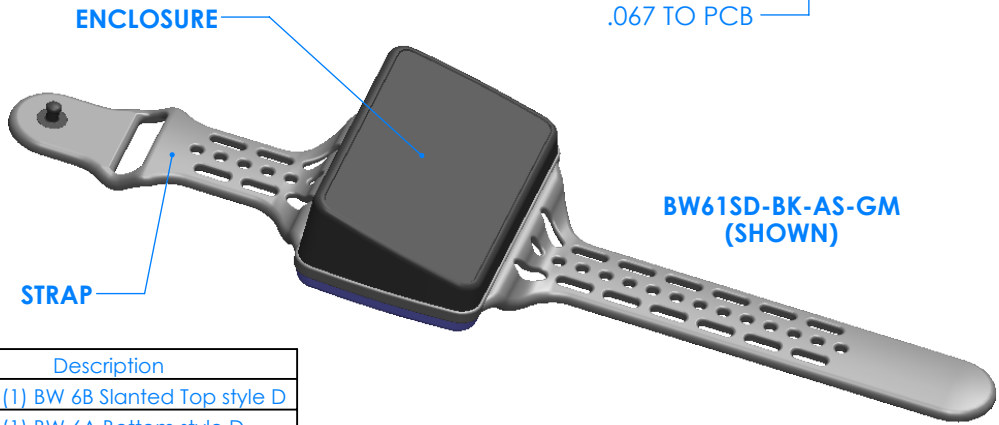

# SERPAC BW61SD-YY-CS-ZZ

Electronic Enclosures

**Enclosure color (YY)**  
 Top-Bottom combinations available  
 BK=black  
 CL=clear  
 TRGY=translucent gray  
 TRRD=translucent red

**Strap color (ZZ)**  
 BK=black  
 BL=blue  
 GM=gunmetal  
 NG=neon green  
 NO=neon orange  
 OR=orange  
 YL=yellow  
 WH=white

PN	Description
5537D	(1) BW 6B Slanted Top style D
5532D	(1) BW 6A Bottom style D
5538C	(1) BW 6C Small Strap style D
6002	(4) #2 X 3/8" PH HD screw TORQUE 35-60 in-oz.

**Watertight enclosure meets or exceed:  
 IP67  
 NEMA 4**