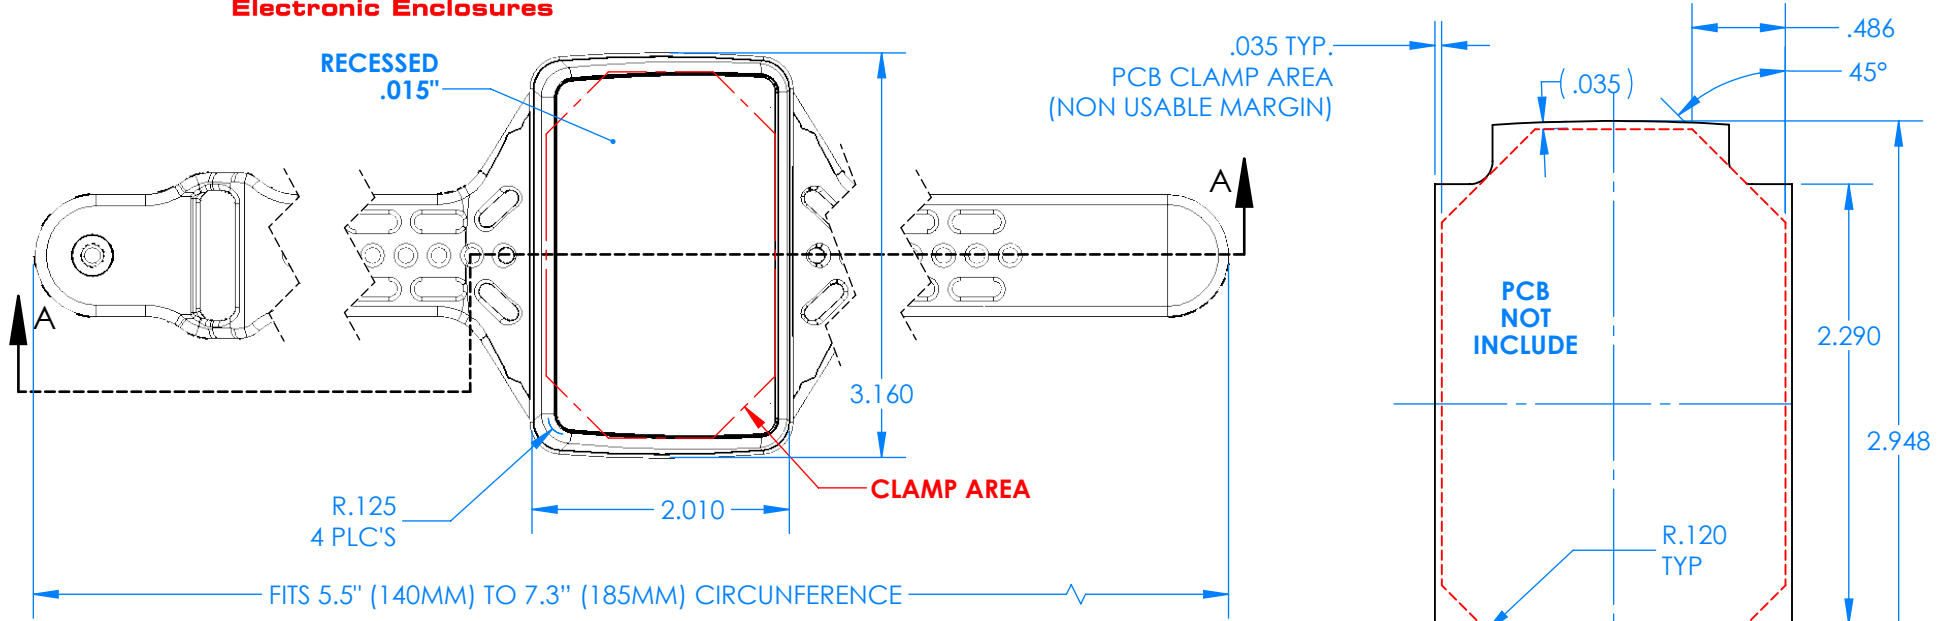

# SERPAC BW61SD-YY-CS-ZZ

Electronic Enclosures

**Enclosure color (YY)**  
 Top-Bottom combinations available  
 BK=black  
 CL=clear  
 TRGY=translucent gray  
 TRRD=translucent red

**Strap color (ZZ)**  
 BK=black  
 BL=blue  
 GM=gunmetal  
 NG=neon green  
 NO=neon orange  
 OR=orange  
 YL=yellow  
 WH=white

PN	Description
5537D	(1) BW 6B Slanted Top style D
5532D	(1) BW 6A Bottom style D
5538C	(1) BW 6C Small Strap style D
6002	(4) #2 X 3/8" PH HD screw TORQUE 35-60 in-oz.

**Watertight enclosure meets or exceed:  
 IP67  
 NEMA 4**