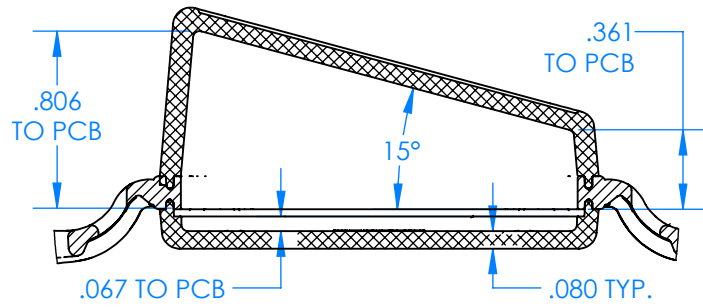

# SERPAC BW61SD-YY-CS-ZZ

Electronic Enclosures

**Enclosure color (YY)**  
 Top-Bottom combinations available  
 BK=black  
 CL=clear  
 TRGY=translucent gray  
 TRRD=translucent red

**Strap color (ZZ)**  
 BK=black  
 BL=blue  
 GM=gunmetal  
 NG=neon green  
 NO=neon orange  
 OR=orange  
 YL=yellow  
 WH=white

PN	Description
5537D	(1) BW 6B Slanted Top style D
5532D	(1) BW 6A Bottom style D
5538C	(1) BW 6C Small Strap style D
6002	(4) #2 X 3/8" PH HD screw TORQUE 35-60 in-oz.

**Watertight enclosure meets or exceed:  
 IP67  
 NEMA 4**