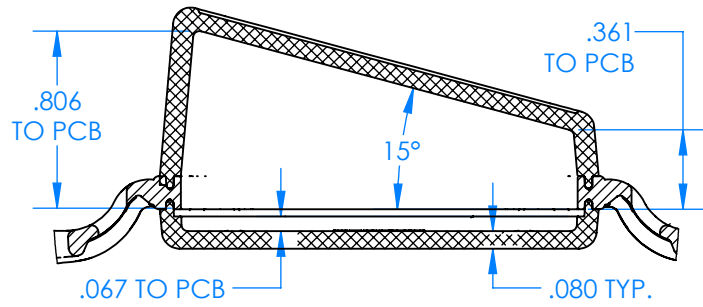

# SERPAC BW61SD-YY-CS-ZZ

Electronic Enclosures

- Enclosure color (YY)**
- Top-Bottom combinations available
- BK=black
  - CL=clear
  - TRGY=translucent gray
  - TRRD=translucent red
- 
- Strap color (ZZ)**
- BK=black
  - BL=blue
  - GM=gunmetal
  - NG=neon green
  - NO=neon orange
  - OR=orange
  - YL=yellow
  - WH=white
- 

PN	Description
5537D	(1) BW 6B Slanted Top style D
5532D	(1) BW 6A Bottom style D
5538C	(1) BW 6C Small Strap style D
6002	(4) #2 X 3/8" PH HD screw TORQUE 35-60 in-oz.

**Watertight enclosure meets or exceed:**  
**IP67**  
**NEMA 4**