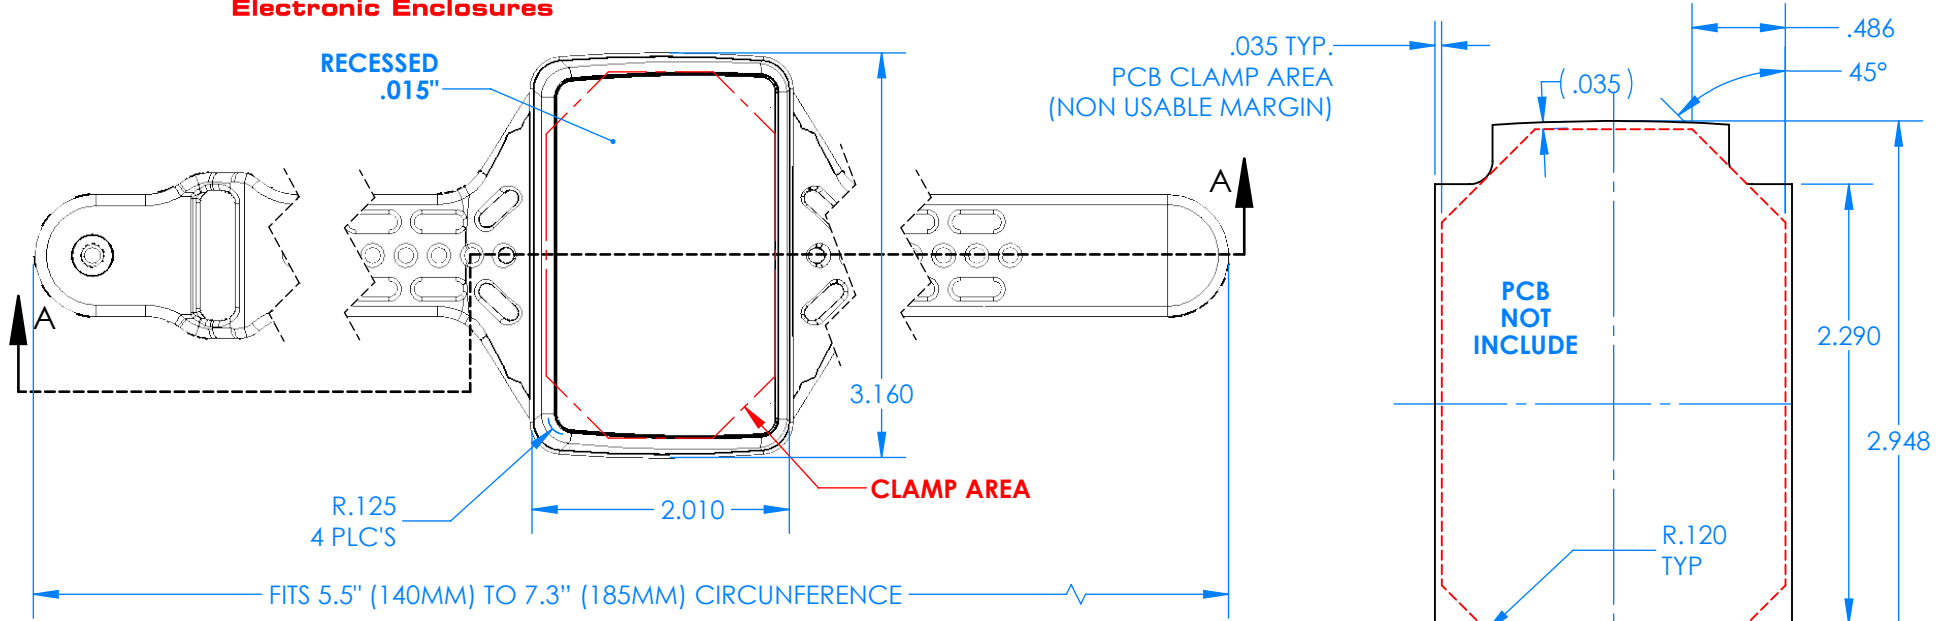

# SERPAC BW61SD-YY-CS-ZZ

Electronic Enclosures

- Enclosure color (YY)**
- Top-Bottom combinations available
- BK=black
  - CL=clear
  - TRGY=translucent gray
  - TRRD=translucent red
- 
- Strap color (ZZ)**
- BK=black
  - BL=blue
  - GM=gunmetal
  - NG=neon green
  - NO=neon orange
  - OR=orange
  - YL=yellow
  - WH=white
- 

PN	Description
5537D	(1) BW 6B Slanted Top style D
5532D	(1) BW 6A Bottom style D
5538C	(1) BW 6C Small Strap style D
6002	(4) #2 X 3/8" PH HD screw TORQUE 35-60 in-oz.

**Watertight enclosure meets or exceed:**  
**IP67**  
**NEMA 4**