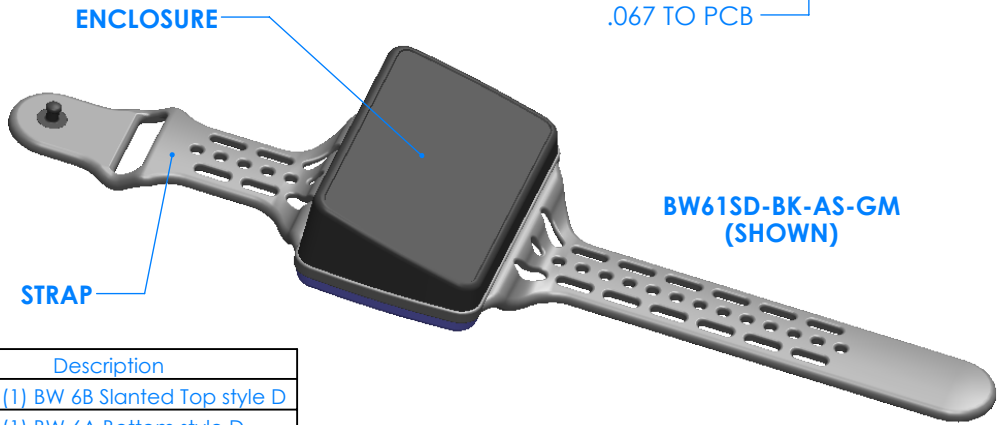

# SERPAC BW61SD-YY-CS-ZZ

Electronic Enclosures

- Enclosure color (YY)**
- Top-Bottom combinations available
- BK=black
  - CL=clear
  - TRGY=translucent gray
  - TRRD=translucent red
- 
- Strap color (ZZ)**
- BK=black
  - BL=blue
  - GM=gunmetal
  - NG=neon green
  - NO=neon orange
  - OR=orange
  - YL=yellow
  - WH=white
- 

PN	Description
5537D	(1) BW 6B Slanted Top style D
5532D	(1) BW 6A Bottom style D
5538C	(1) BW 6C Small Strap style D
6002	(4) #2 X 3/8" PH HD screw TORQUE 35-60 in-oz.

**Watertight enclosure meets or exceed:**  
**IP67**  
**NEMA 4**