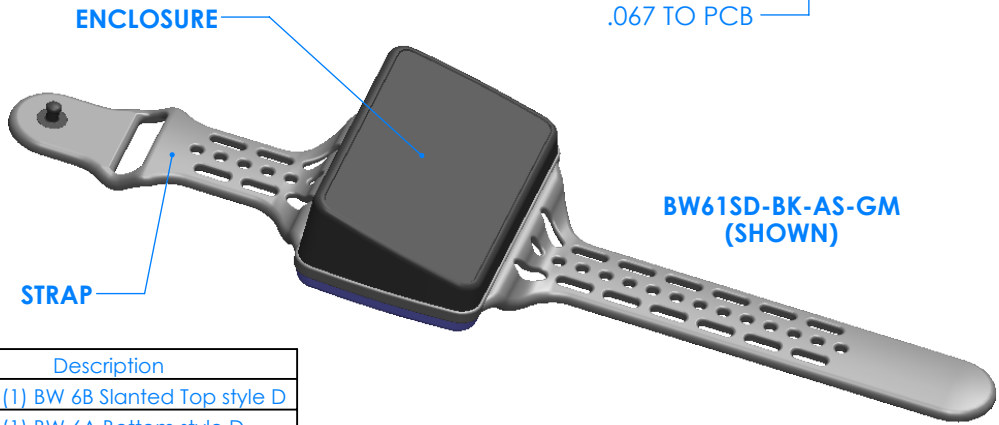

# SERPAC BW61SD-YY-CS-ZZ

Electronic Enclosures

**Enclosure color (YY)**  
 Top-Bottom combinations available  
 BK=black  
 CL=clear  
 TRGY=translucent gray  
 TRRD=translucent red

**Strap color (ZZ)**  
 BK=black  
 BL=blue  
 GM=gunmetal  
 NG=neon green  
 NO=neon orange  
 OR=orange  
 YL=yellow  
 WH=white

| PN    | Description                                      |
|-------|--|
| 5537D | (1) BW 6B Slanted Top style D                    |
| 5532D | (1) BW 6A Bottom style D                         |
| 5538C | (1) BW 6C Small Strap style D                    |
| 6002  | (4) #2 X 3/8" PH HD screw<br>TORQUE 35-60 in-oz. |

**Watertight enclosure meets or exceed:  
 IP67  
 NEMA 4**