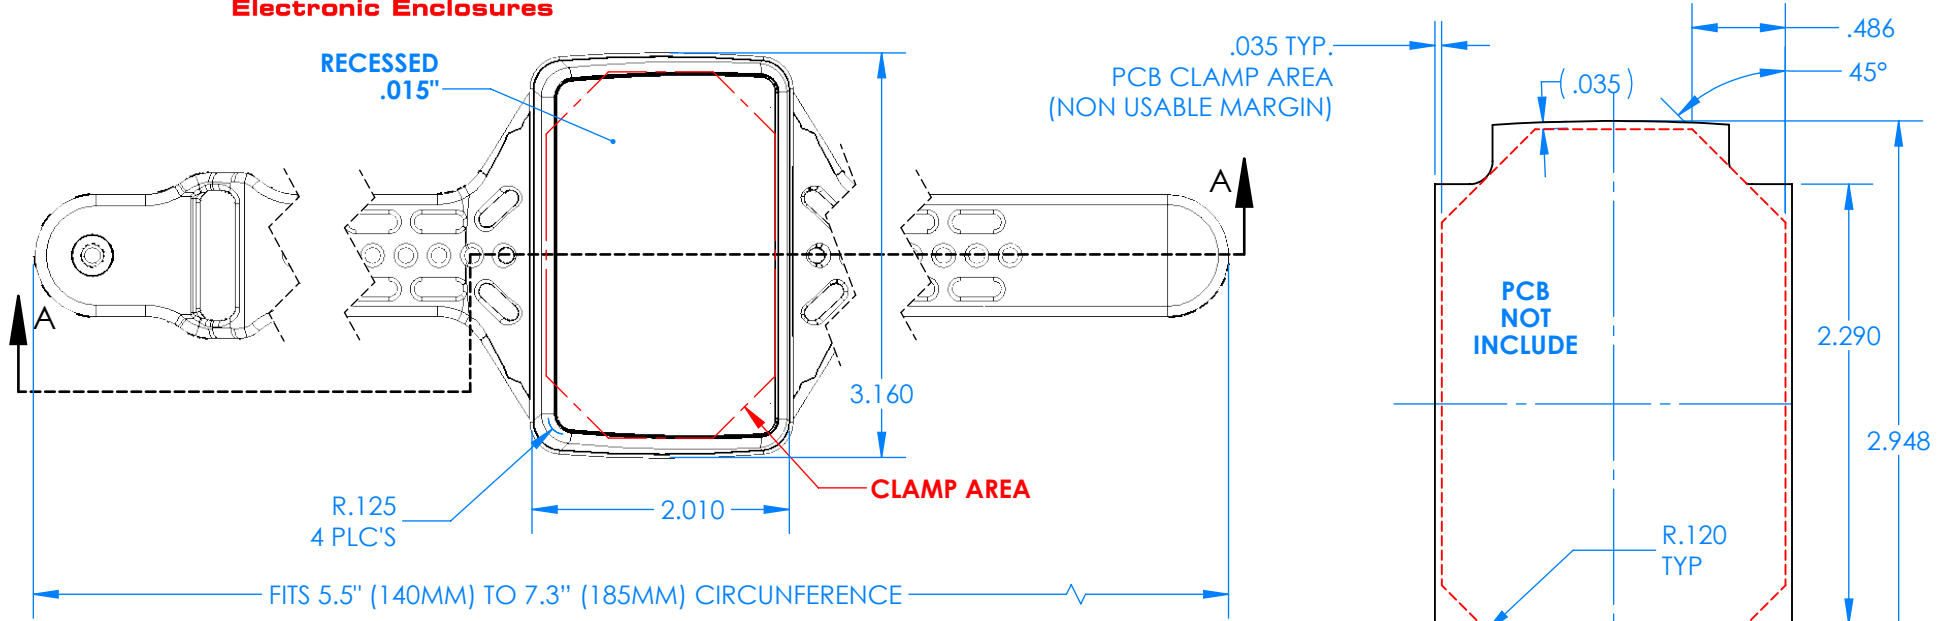

# SERPAC BW61SD-YY-CS-ZZ

Electronic Enclosures

**Enclosure color (YY)**  
 Top-Bottom combinations available  
 BK=black  
 CL=clear  
 TRGY=translucent gray  
 TRRD=translucent red

**Strap color (ZZ)**  
 BK=black  
 BL=blue  
 GM=gunmetal  
 NG=neon green  
 NO=neon orange  
 OR=orange  
 YL=yellow  
 WH=white

| PN    | Description                                      |
|-------|--|
| 5537D | (1) BW 6B Slanted Top style D                    |
| 5532D | (1) BW 6A Bottom style D                         |
| 5538C | (1) BW 6C Small Strap style D                    |
| 6002  | (4) #2 X 3/8" PH HD screw<br>TORQUE 35-60 in-oz. |

**Watertight enclosure meets or exceed:  
 IP67  
 NEMA 4**