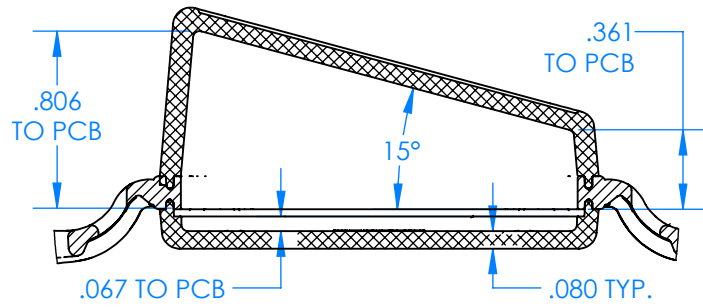

# SERPAC BW61SD-YY-CS-ZZ

Electronic Enclosures

**Enclosure color (YY)**  
 Top-Bottom combinations available  
 BK=black  
 CL=clear  
 TRGY=translucent gray  
 TRRD=translucent red

**Strap color (ZZ)**  
 BK=black  
 BL=blue  
 GM=gunmetal  
 NG=neon green  
 NO=neon orange  
 OR=orange  
 YL=yellow  
 WH=white

| PN    | Description                                      |
|-------|--|
| 5537D | (1) BW 6B Slanted Top style D                    |
| 5532D | (1) BW 6A Bottom style D                         |
| 5538C | (1) BW 6C Small Strap style D                    |
| 6002  | (4) #2 X 3/8" PH HD screw<br>TORQUE 35-60 in-oz. |