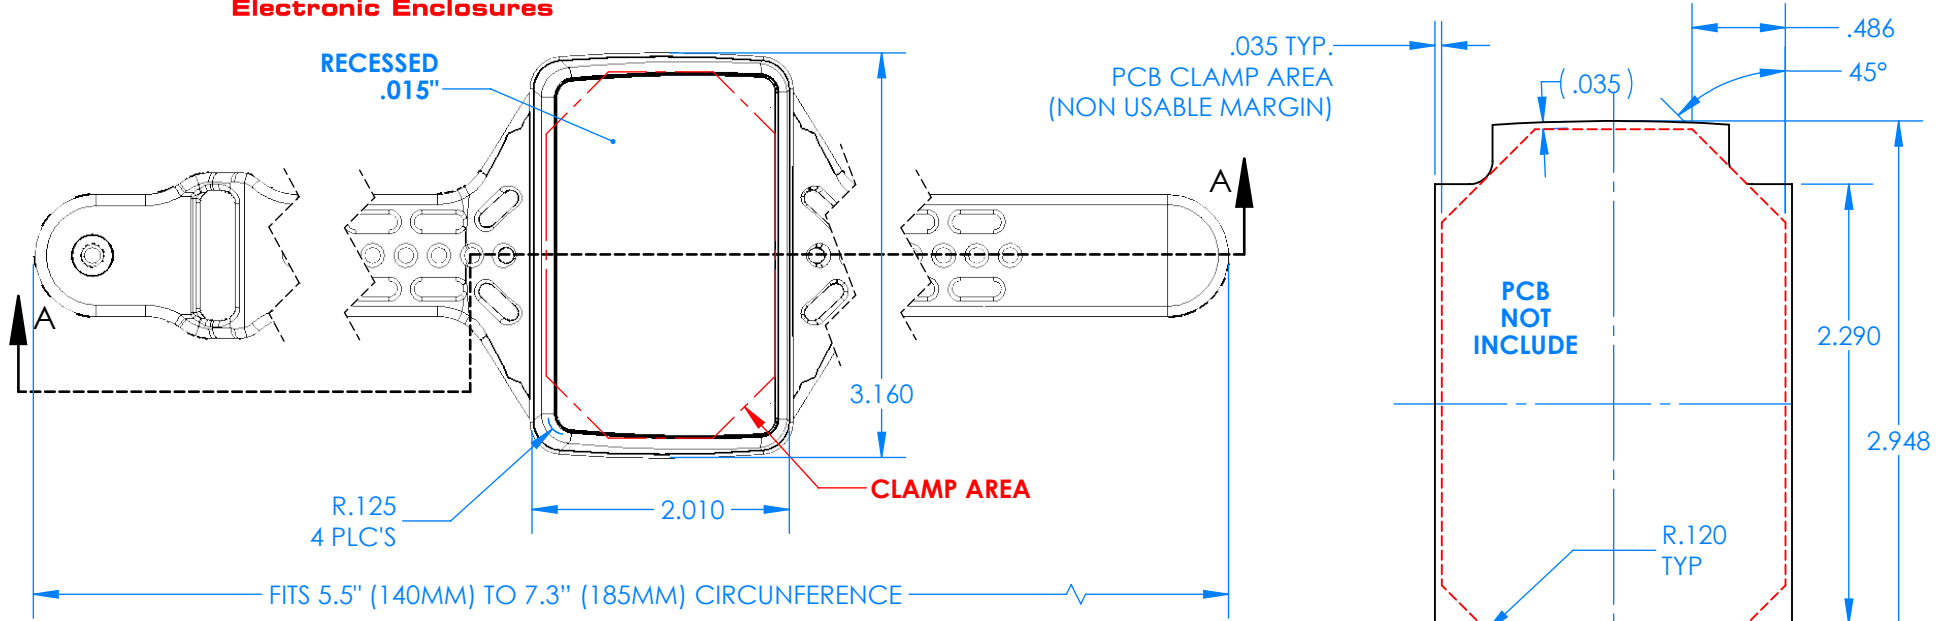

SERPAC BW61SD-YY-CS-ZZ

Electronic Enclosures

- Enclosure color (YY)**
- Top-Bottom combinations available
- BK=black
 - CL=clear
 - TRGY=translucent gray
 - TRRD=translucent red
- Strap color (ZZ)**
- BK=black
 - BL=blue
 - GM=gunmetal
 - NG=neon green
 - NO=neon orange
 - OR=orange
 - YL=yellow
 - WH=white

PN	Description
5537D	(1) BW 6B Slanted Top style D
5532D	(1) BW 6A Bottom style D
5538C	(1) BW 6C Small Strap style D
6002	(4) #2 X 3/8" PH HD screw TORQUE 35-60 in-oz.

Watertight enclosure meets or exceed:
IP67
NEMA 4