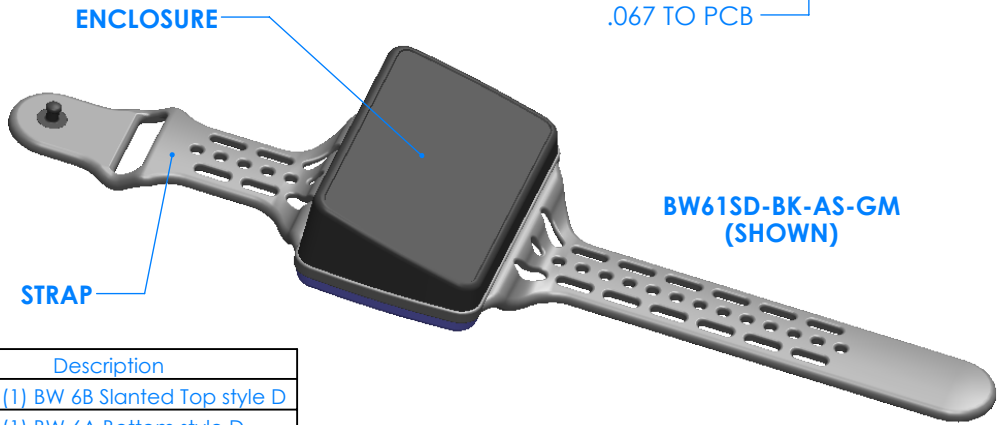

SERPAC BW61SD-YY-CS-ZZ

Electronic Enclosures

- Enclosure color (YY)**
- Top-Bottom combinations available
- BK=black
 - CL=clear
 - TRGY=translucent gray
 - TRRD=translucent red
- Strap color (ZZ)**
- BK=black
 - BL=blue
 - GM=gunmetal
 - NG=neon green
 - NO=neon orange
 - OR=orange
 - YL=yellow
 - WH=white

PN	Description
5537D	(1) BW 6B Slanted Top style D
5532D	(1) BW 6A Bottom style D
5538C	(1) BW 6C Small Strap style D
6002	(4) #2 X 3/8" PH HD screw TORQUE 35-60 in-oz.

Watertight enclosure meets or exceed:
IP67
NEMA 4