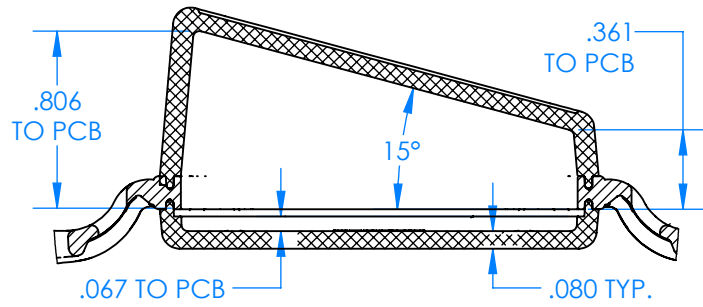

SERPAC BW61SD-YY-CS-ZZ

Electronic Enclosures

- Enclosure color (YY)**
- Top-Bottom combinations available
- BK=black
 - CL=clear
 - TRGY=translucent gray
 - TRRD=translucent red
- Strap color (ZZ)**
- BK=black
 - BL=blue
 - GM=gunmetal
 - NG=neon green
 - NO=neon orange
 - OR=orange
 - YL=yellow
 - WH=white

PN	Description
5537D	(1) BW 6B Slanted Top style D
5532D	(1) BW 6A Bottom style D
5538C	(1) BW 6C Small Strap style D
6002	(4) #2 X 3/8" PH HD screw TORQUE 35-60 in-oz.

Watertight enclosure meets or exceed:
IP67
NEMA 4