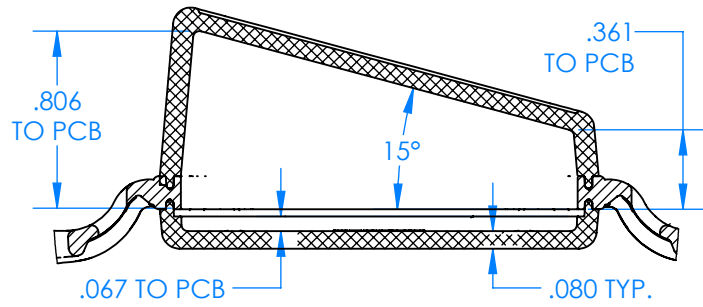

SERPAC BW61SD-YY-CS-ZZ

Electronic Enclosures

Enclosure color (YY)
 Top-Bottom combinations available
 BK=black
 CL=clear
 TRGY=translucent gray
 TRRD=translucent red

Strap color (ZZ)
 BK=black
 BL=blue
 GM=gunmetal
 NG=neon green
 NO=neon orange
 OR=orange
 YL=yellow
 WH=white

PN	Description
5537D	(1) BW 6B Slanted Top style D
5532D	(1) BW 6A Bottom style D
5538C	(1) BW 6C Small Strap style D
6002	(4) #2 X 3/8" PH HD screw TORQUE 35-60 in-oz.

**Watertight enclosure meets or exceed:
 IP67
 NEMA 4**