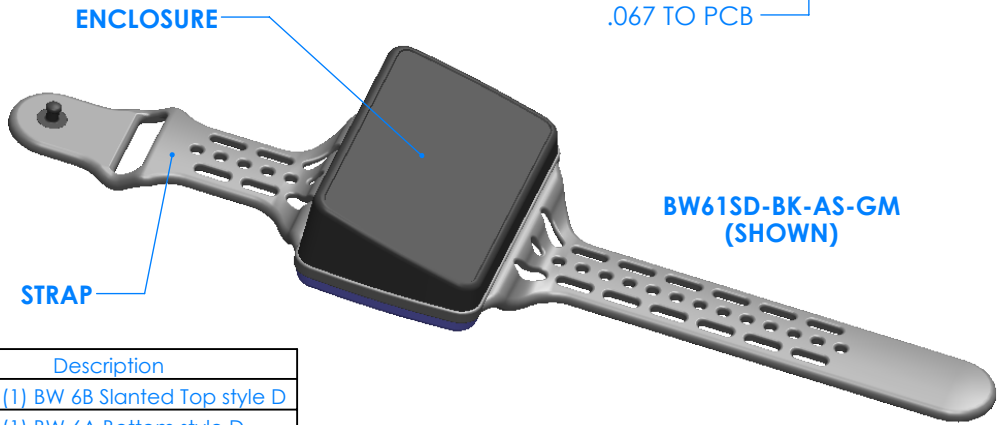

SERPAC BW61SD-YY-CS-ZZ

Electronic Enclosures

Enclosure color (YY)
 Top-Bottom combinations available
 BK=black
 CL=clear
 TRGY=translucent gray
 TRRD=translucent red

Strap color (ZZ)
 BK=black
 BL=blue
 GM=gunmetal
 NG=neon green
 NO=neon orange
 OR=orange
 YL=yellow
 WH=white

PN	Description
5537D	(1) BW 6B Slanted Top style D
5532D	(1) BW 6A Bottom style D
5538C	(1) BW 6C Small Strap style D
6002	(4) #2 X 3/8" PH HD screw TORQUE 35-60 in-oz.

**Watertight enclosure meets or exceed:
 IP67
 NEMA 4**