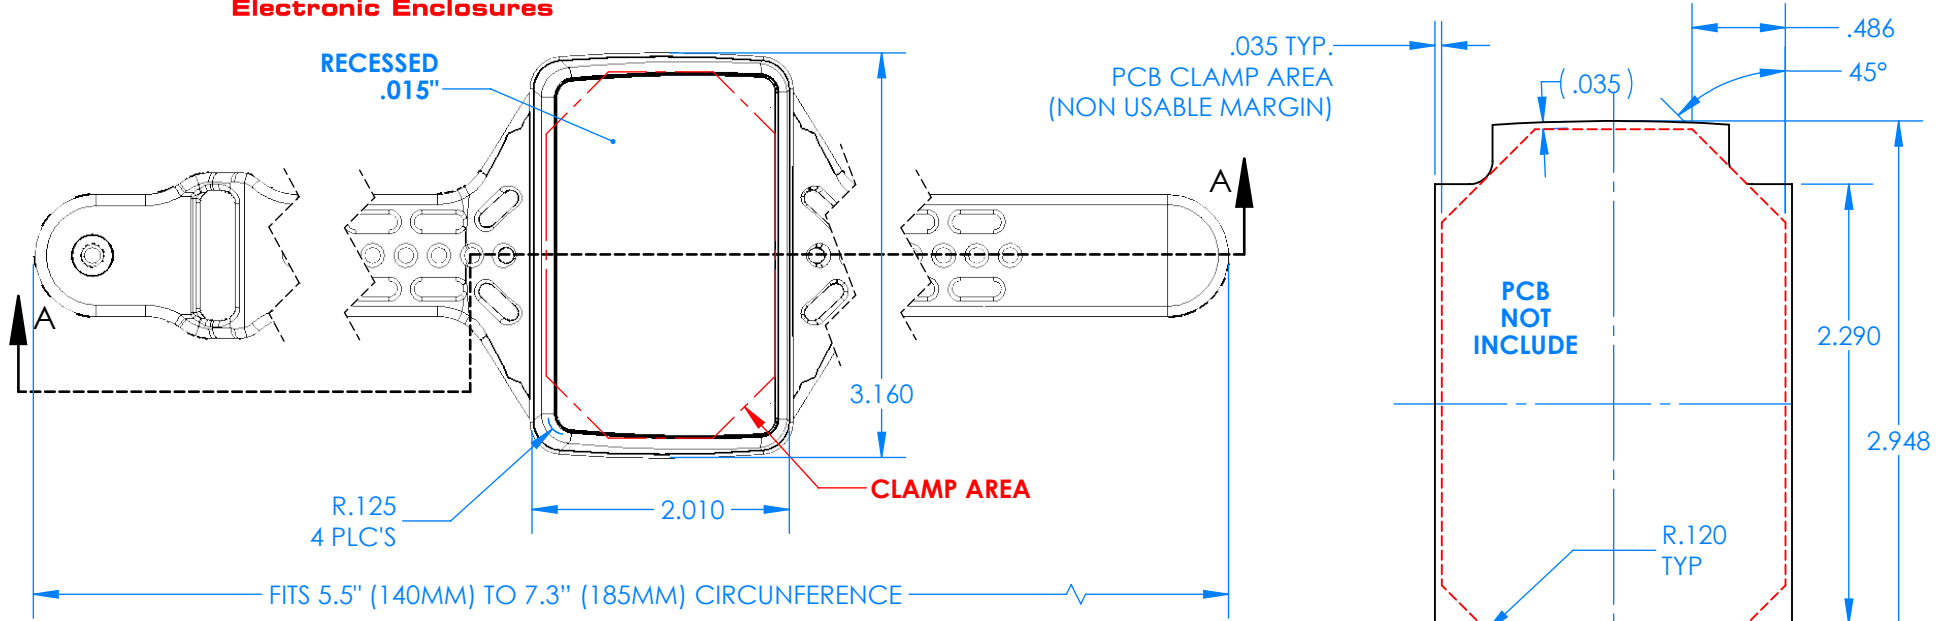

SERPAC BW61SD-YY-CS-ZZ

Electronic Enclosures

Enclosure color (YY)
 Top-Bottom combinations available
 BK=black
 CL=clear
 TRGY=translucent gray
 TRRD=translucent red

Strap color (ZZ)
 BK=black
 BL=blue
 GM=gunmetal
 NG=neon green
 NO=neon orange
 OR=orange
 YL=yellow
 WH=white

PN	Description
5537D	(1) BW 6B Slanted Top style D
5532D	(1) BW 6A Bottom style D
5538C	(1) BW 6C Small Strap style D
6002	(4) #2 X 3/8" PH HD screw TORQUE 35-60 in-oz.

**Watertight enclosure meets or exceed:
 IP67
 NEMA 4**