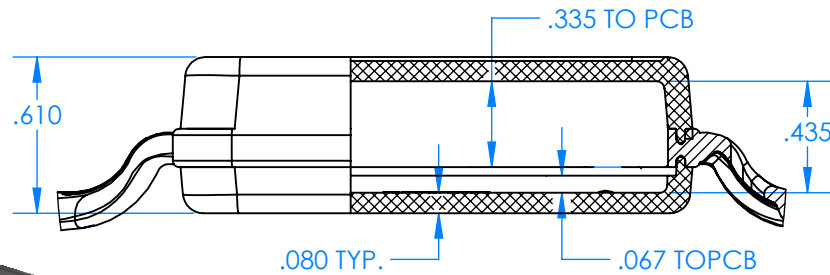

# SERPAC BW61D-YY-CS-ZZ

Electronic Enclosures

SECTION A-A

### Top-Bottom combinations available

- BK=black
- CL=clear
- TRGY=translucent gray
- TRRD=translucent red

## Strap color (ZZ)

- BK=black
- BL=blue
- GM=gunmetal
- NG=neon green
- NO=neon orange
- OR=orange
- YL=yellow
- WH=white

PN	Description
5533D	(1) BW 6B Top style D
5532D	(1) BW 6A Bottom style D
5538C	(1) BW 6C Small Strap style D
6002	(4) #2 X 3/8" PH HD screw TORQUE 35-60 in-oz.