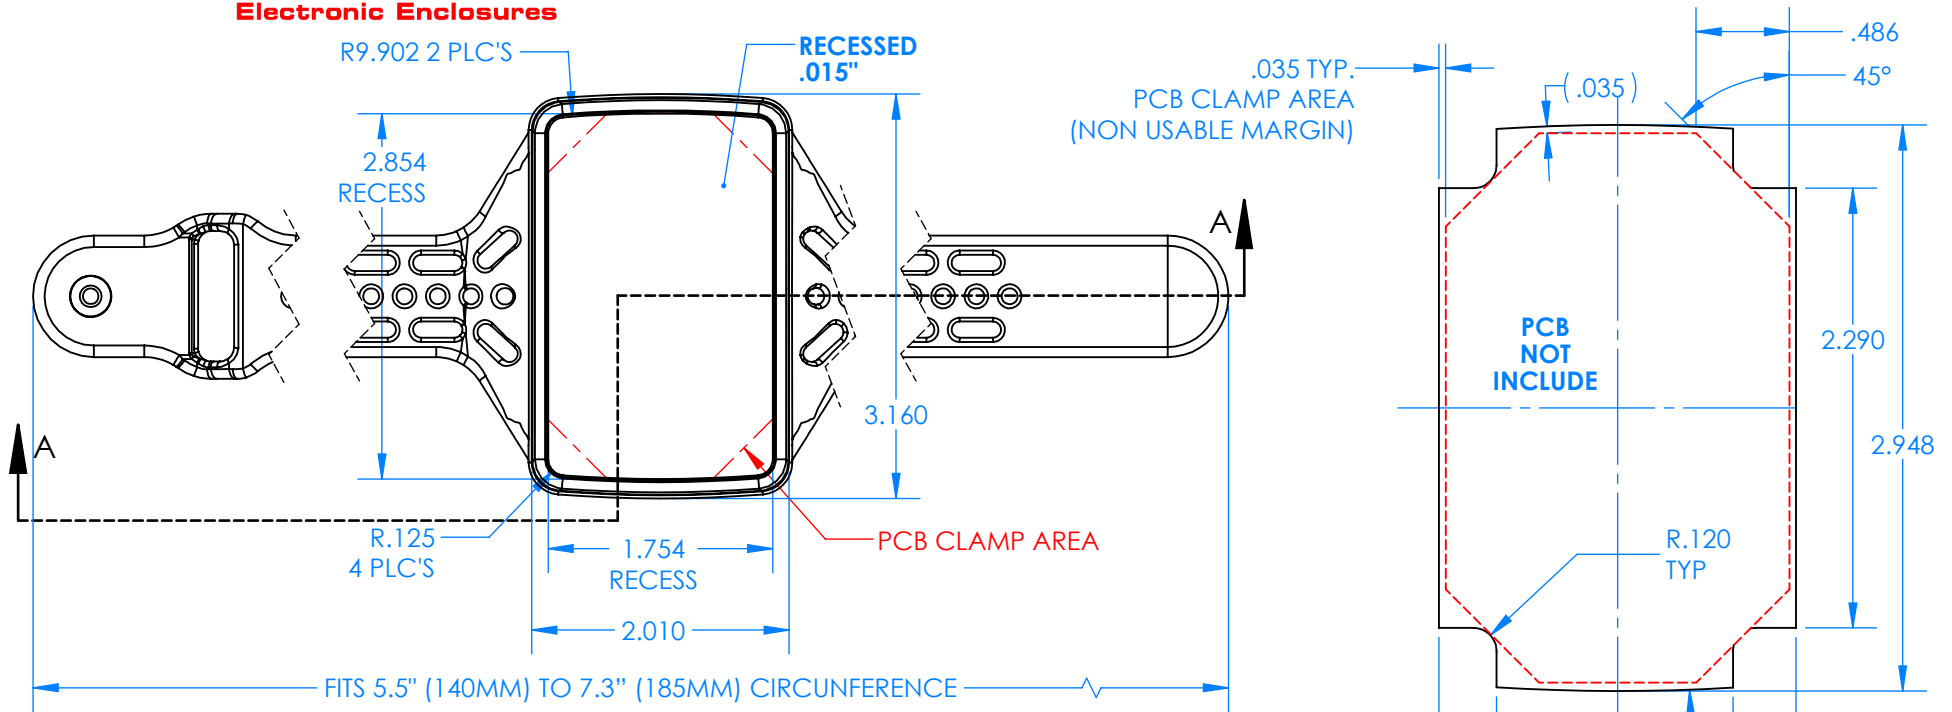

# SERPAC BW61D-YY-CS-ZZ

Electronic Enclosures

SECTION A-A

## Enclosure color (YY)

### Top-Bottom combinations available

- BK=black
- CL=clear
- TRGY=translucent gray
- TRRD=translucent red

## Strap color (ZZ)

- BK=black
- BL=blue
- GM=gunmetal
- NG=neon green
- NO=neon orange
- OR=orange
- YL=yellow
- WH=white

PN	Description
5533D	(1) BW 6B Top style D
5532D	(1) BW 6A Bottom style D
5538C	(1) BW 6C Small Strap style D
6002	(4) #2 X 3/8" PH HD screw TORQUE 35-60 in-oz.