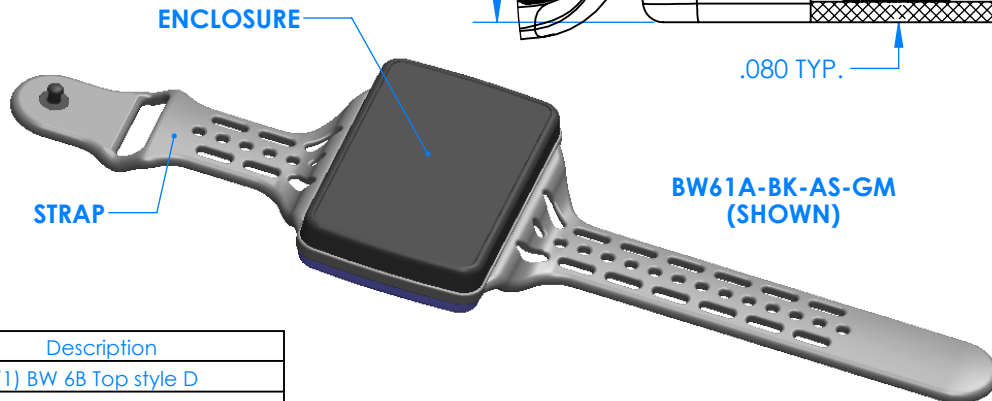

# SERPAC BW61D-YY-CS-ZZ

Electronic Enclosures

SECTION A-A

## Enclosure color (YY)

### Top-Bottom combinations available

- BK=black
- CL=clear
- TRGY=translucent gray
- TRRD=translucent red

## Strap color (ZZ)

- BK=black
- BL=blue
- GM=gunmetal
- NG=neon green
- NO=neon orange
- OR=orange
- YL=yellow
- WH=white

PN	Description
5533D	(1) BW 6B Top style D
5532D	(1) BW 6A Bottom style D
5538C	(1) BW 6C Small Strap style D
6002	(4) #2 X 3/8" PH HD screw TORQUE 35-60 in-oz.