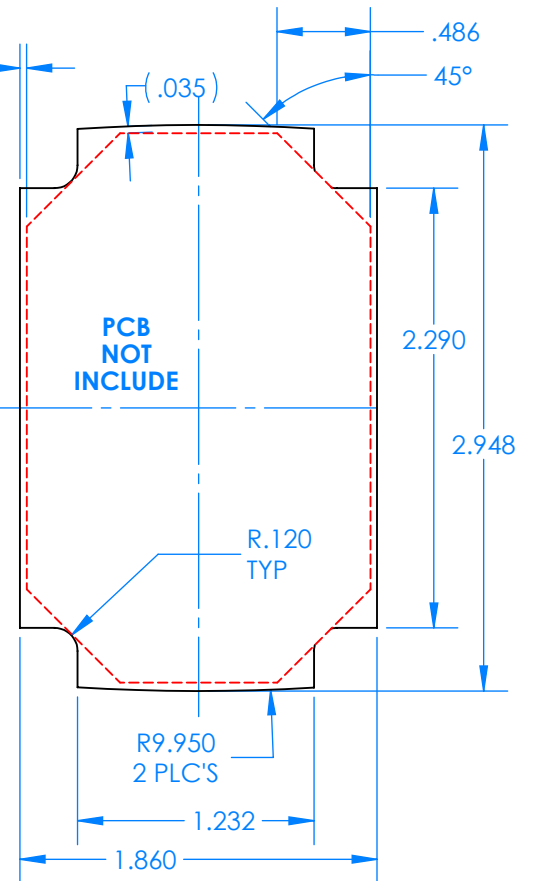

# SERPAC BW61D-YY-CS-ZZ

Electronic Enclosures

### Enclosure color (YY)

Top-Bottom combinations available

- BK=black
- CL=clear
- TRGY=translucent gray
- TRRD=translucent red

### Strap color (ZZ)

- BK=black
- BL=blue
- GM=gunmetal
- NG=neon green
- NO=neon orange
- OR=orange
- YL=yellow
- WH=white

PN	Description
5533D	(1) BW 6B Top style D
5532D	(1) BW 6A Bottom style D
5538C	(1) BW 6C Small Strap style D
6002	(4) #2 X 3/8" PH HD screw TORQUE 35-60 in-oz.

**Watertight enclosure meets or exceeds:**  
**IP67**  
**NEMA 4**