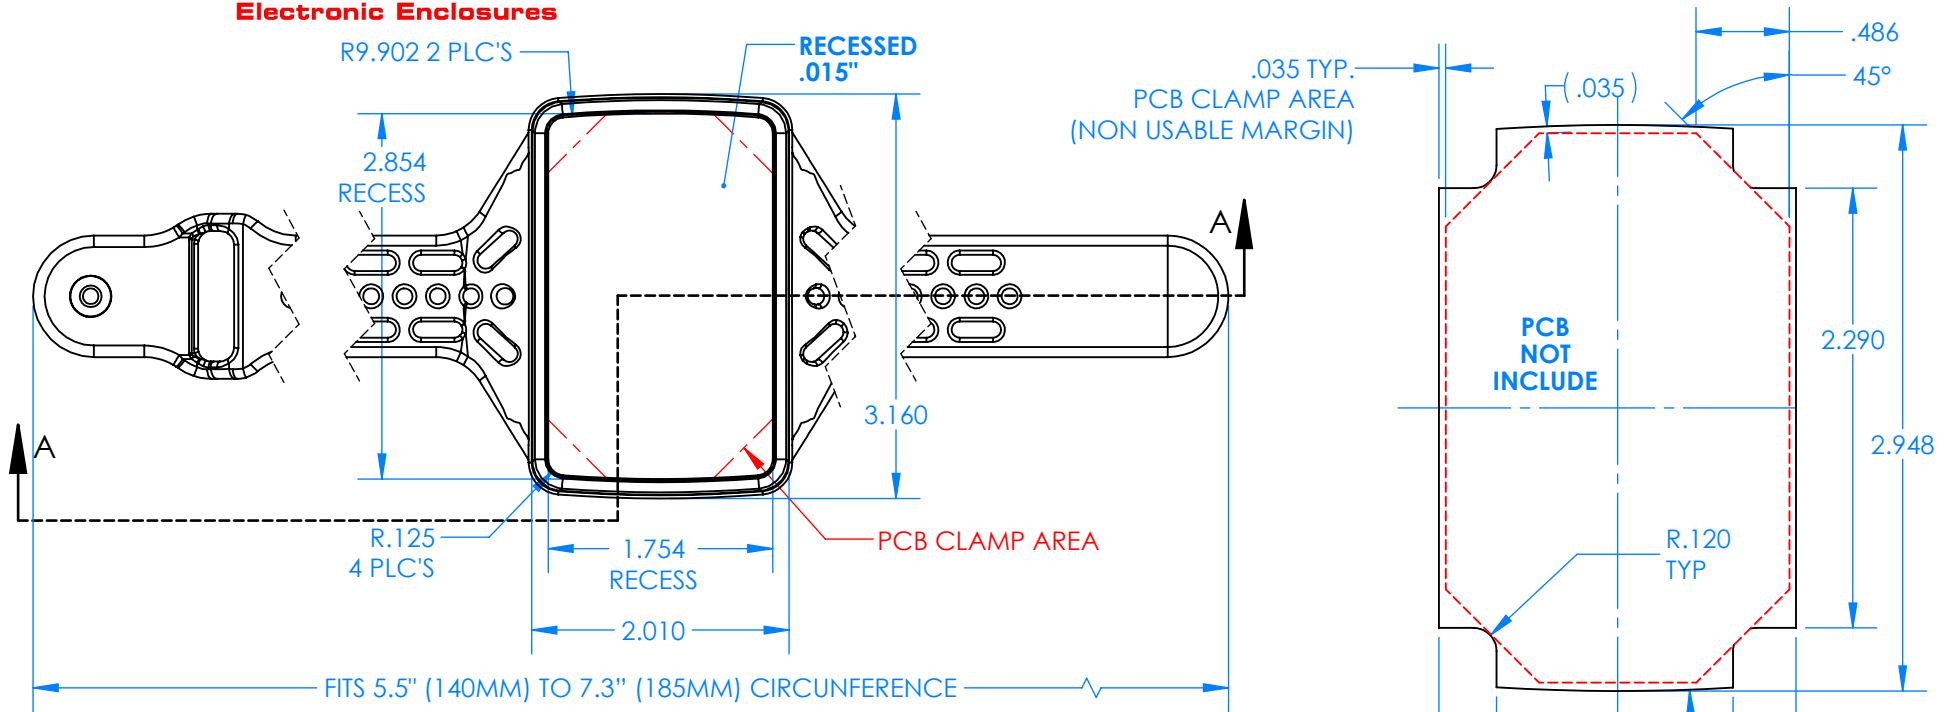

### Enclosure color (YY)

Top-Bottom combinations available

- BK=black
- CL=clear
- TRGY=translucent gray
- TRRD=translucent red

### Strap color (ZZ)

- BK=black
- BL=blue
- GM=gunmetal
- NG=neon green
- NO=neon orange
- OR=orange
- YL=yellow
- WH=white

PN	Description
5533D	(1) BW 6B Top style D
5532D	(1) BW 6A Bottom style D
5538C	(1) BW 6C Small Strap style D
6002	(4) #2 X 3/8" PH HD screw TORQUE 35-60 in-oz.

**Watertight enclosure meets or exceeds:**  
**IP67**  
**NEMA 4**