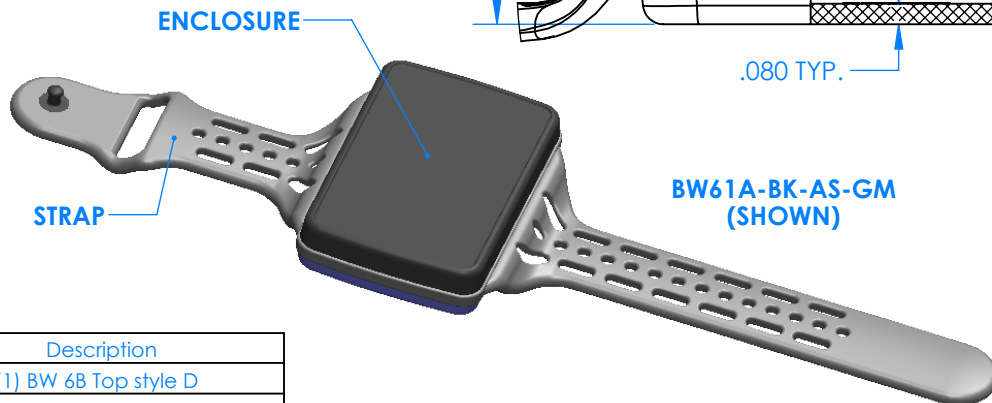

# SERPAC BW61D-YY-CS-ZZ

Electronic Enclosures

### Enclosure color (YY)

Top-Bottom combinations available

- BK=black
- CL=clear
- TRGY=translucent gray
- TRRD=translucent red

### Strap color (ZZ)

- BK=black
- BL=blue
- GM=gunmetal
- NG=neon green
- NO=neon orange
- OR=orange
- YL=yellow
- WH=white

PN	Description
5533D	(1) BW 6B Top style D
5532D	(1) BW 6A Bottom style D
5538C	(1) BW 6C Small Strap style D
6002	(4) #2 X 3/8" PH HD screw TORQUE 35-60 in-oz.