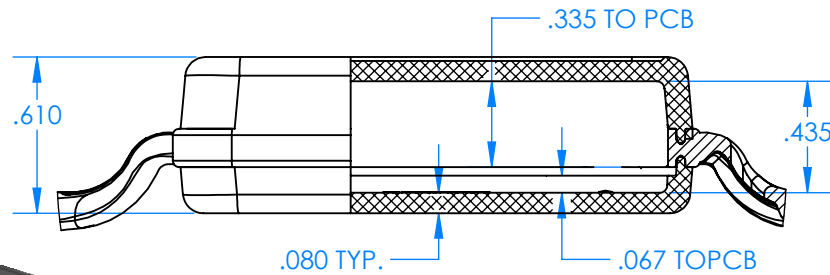

### Enclosure color (YY)

Top-Bottom combinations available

- BK=black
- CL=clear
- TRGY=translucent gray
- TRRD=translucent red

### Strap color (ZZ)

- BK=black
- BL=blue
- GM=gunmetal
- NG=neon green
- NO=neon orange
- OR=orange
- YL=yellow
- WH=white

PN	Description
5533D	(1) BW 6B Top style D
5532D	(1) BW 6A Bottom style D
5538C	(1) BW 6C Small Strap style D
6002	(4) #2 X 3/8" PH HD screw TORQUE 35-60 in-oz.