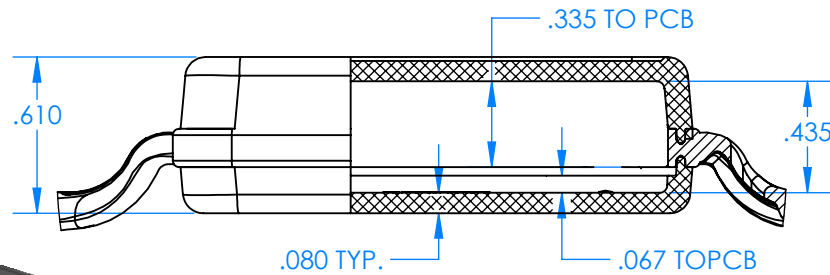

SERPAC BW61D-YY-CS-ZZ

Electronic Enclosures

SECTION A-A

Enclosure color (YY)

Top-Bottom combinations available

- BK=black
- CL=clear
- TRGY=translucent gray
- TRRD=translucent red

Strap color (ZZ)

- BK=black
- BL=blue
- GM=gunmetal
- NG=neon green
- NO=neon orange
- OR=orange
- YL=yellow
- WH=white

| PN | Description |
|-------|--|
| 5533D | (1) BW 6B Top style D |
| 5532D | (1) BW 6A Bottom style D |
| 5538C | (1) BW 6C Small Strap style D |
| 6002 | (4) #2 X 3/8" PH HD screw TORQUE 35-60 in-oz. |