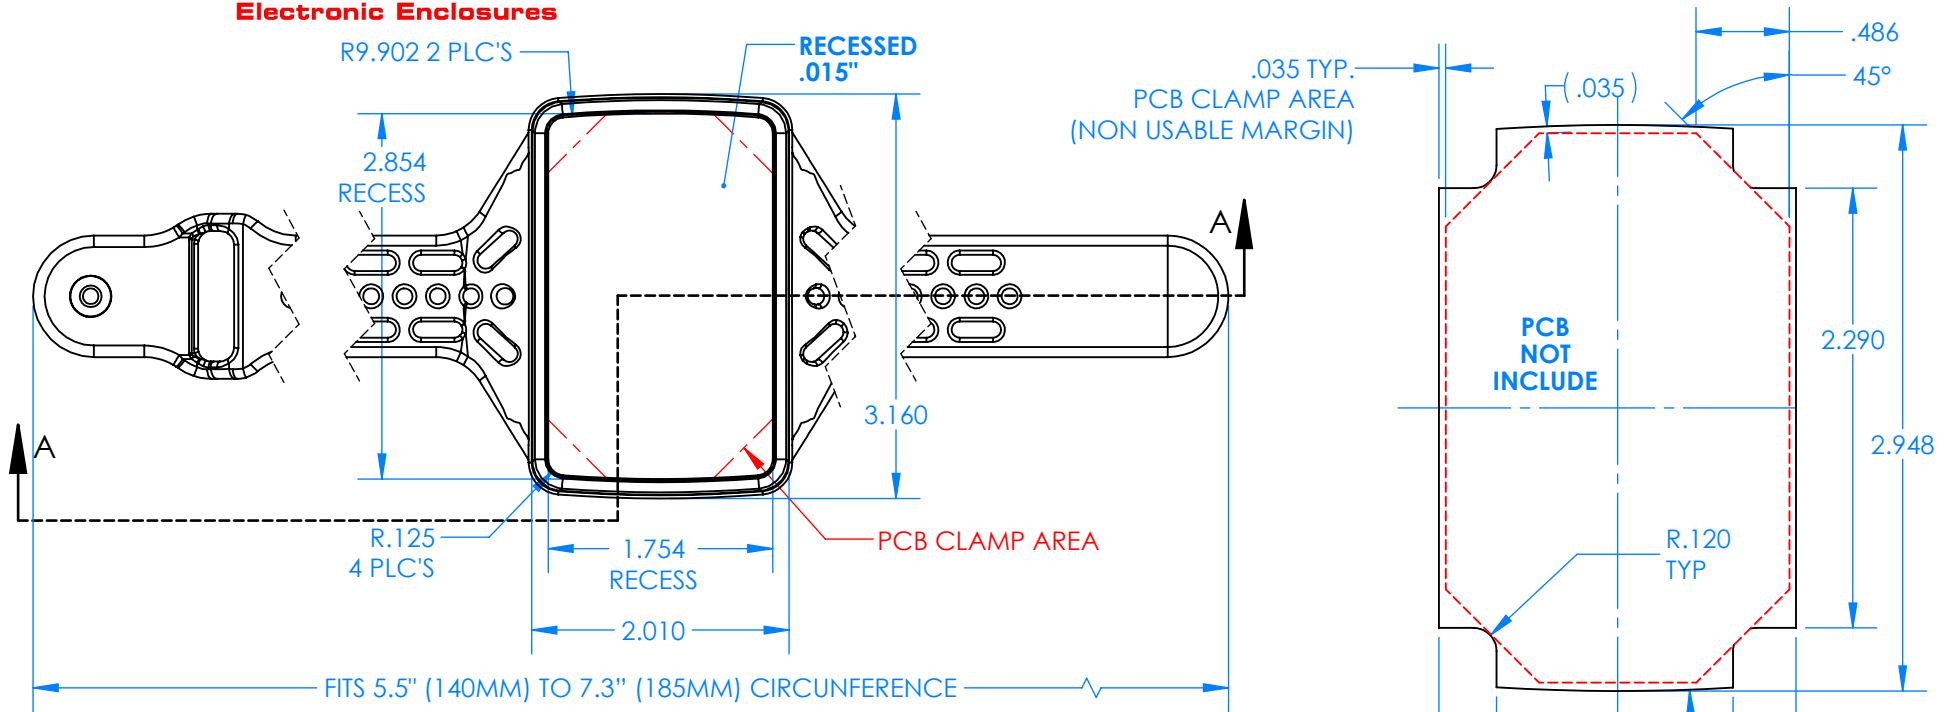

SERPAC BW61D-YY-CS-ZZ

Electronic Enclosures

SECTION A-A

Enclosure color (YY)

Top-Bottom combinations available

- BK=black
- CL=clear
- TRGY=translucent gray
- TRRD=translucent red

Strap color (ZZ)

- BK=black
- BL=blue
- GM=gunmetal
- NG=neon green
- NO=neon orange
- OR=orange
- YL=yellow
- WH=white

| PN | Description |
|-------|--|
| 5533D | (1) BW 6B Top style D |
| 5532D | (1) BW 6A Bottom style D |
| 5538C | (1) BW 6C Small Strap style D |
| 6002 | (4) #2 X 3/8" PH HD screw TORQUE 35-60 in-oz. |

Watertight enclosure meets or exceeds:
IP67
NEMA 4