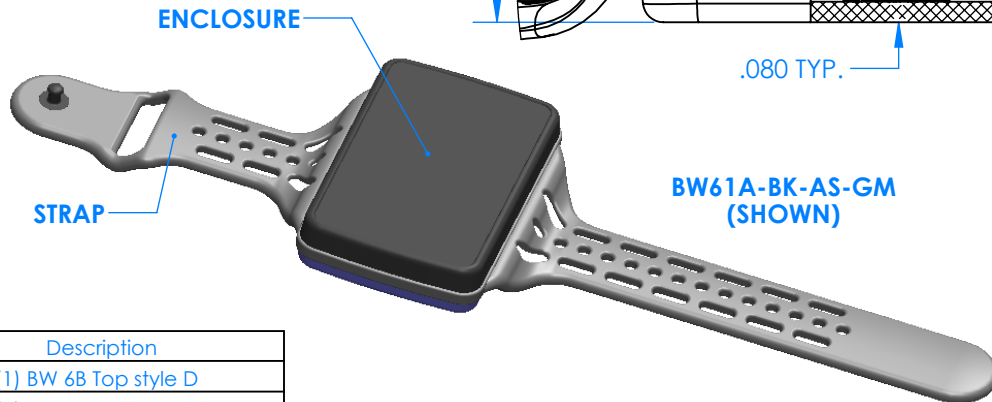

SERPAC BW61D-YY-CS-ZZ

Electronic Enclosures

SECTION A-A

Enclosure color (YY)

Top-Bottom combinations available

- BK=black
- CL=clear
- TRGY=translucent gray
- TRRD=translucent red

Strap color (ZZ)

- BK=black
- BL=blue
- GM=gunmetal
- NG=neon green
- NO=neon orange
- OR=orange
- YL=yellow
- WH=white

| PN | Description |
|-------|--|
| 5533D | (1) BW 6B Top style D |
| 5532D | (1) BW 6A Bottom style D |
| 5538C | (1) BW 6C Small Strap style D |
| 6002 | (4) #2 X 3/8" PH HD screw TORQUE 35-60 in-oz. |

Watertight enclosure meets or exceeds:
IP67
NEMA 4