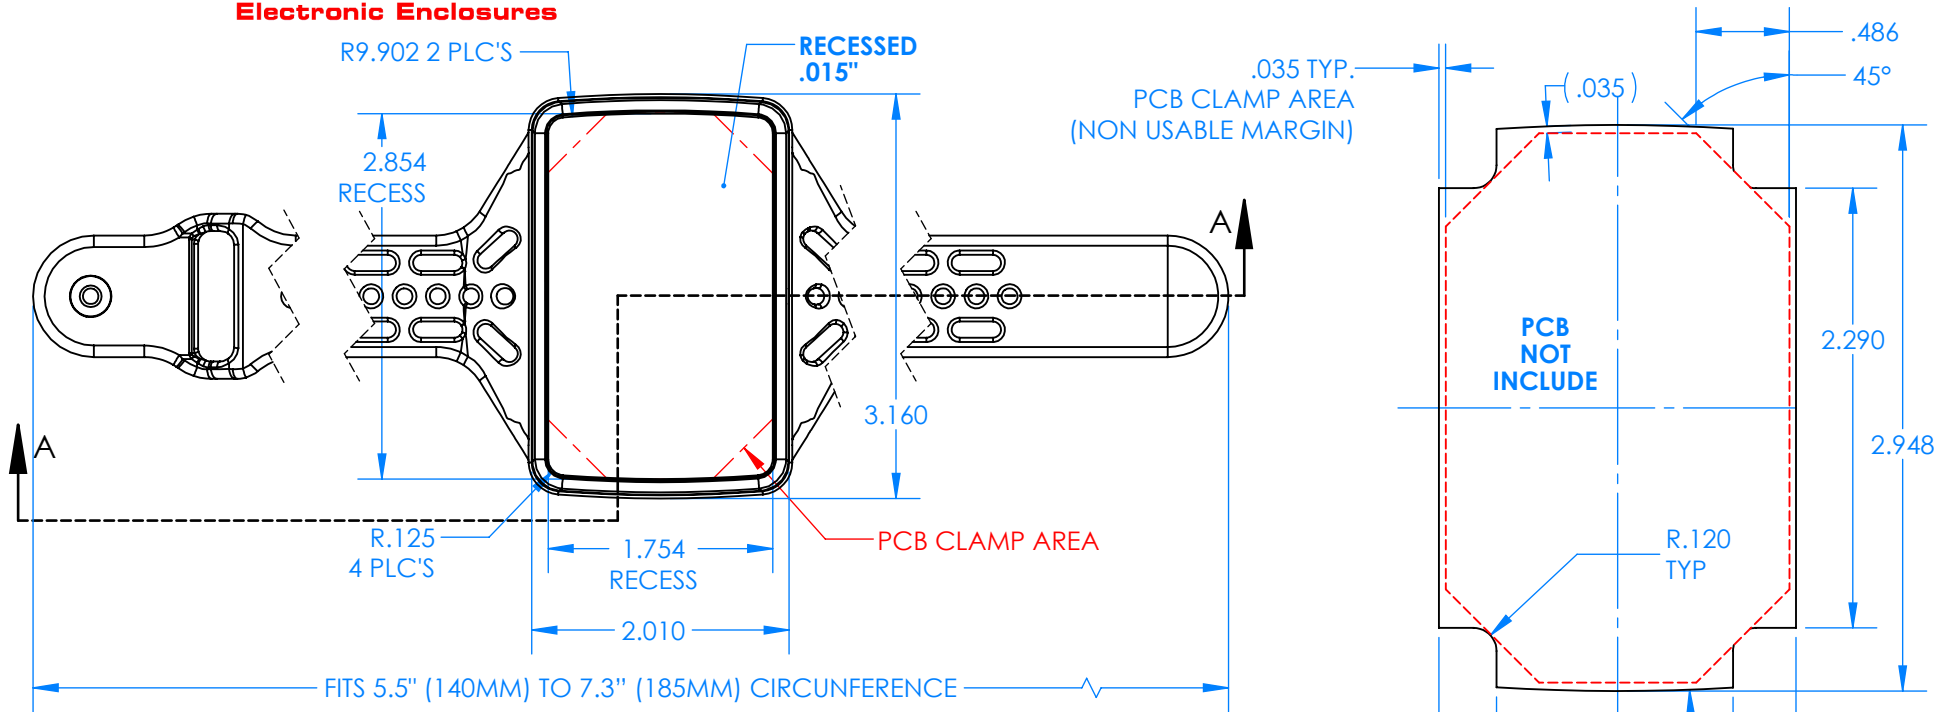

# SERPAC BW61D-YY-CS-ZZ

Electronic Enclosures

SECTION A-A

### Enclosure color (YY)

Top-Bottom combinations available

- BK=black
- CL=clear
- TRGY=translucent gray
- TRRD=translucent red

### Strap color (ZZ)

- BK=black
- BL=blue
- GM=gunmetal
- NG=neon green
- NO=neon orange
- OR=orange
- YL=yellow
- WH=white

PN	Description
5533D	(1) BW 6B Top style D
5532D	(1) BW 6A Bottom style D
5538C	(1) BW 6C Small Strap style D
6002	(4) #2 X 3/8" PH HD screw TORQUE 35-60 in-oz.

**Watertight enclosure meets or exceeds:**  
**IP67**  
**NEMA 4**