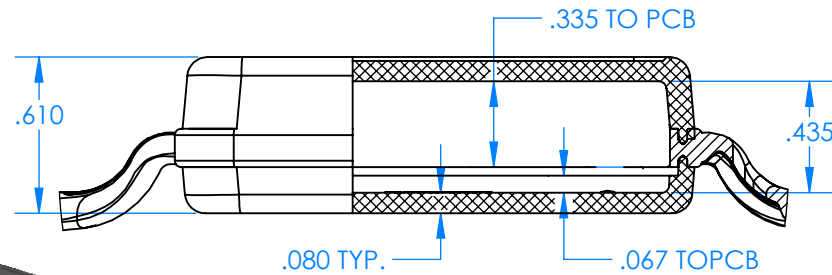

# SERPAC BW61D-YY-CS-ZZ

Electronic Enclosures

SECTION A-A

### Enclosure color (YY)

Top-Bottom combinations available

- BK=black
- CL=clear
- TRGY=translucent gray
- TRRD=translucent red

### Strap color (ZZ)

- BK=black
- BL=blue
- GM=gunmetal
- NG=neon green
- NO=neon orange
- OR=orange
- YL=yellow
- WH=white

PN	Description
5533D	(1) BW 6B Top style D
5532D	(1) BW 6A Bottom style D
5538C	(1) BW 6C Small Strap style D
6002	(4) #2 X 3/8" PH HD screw TORQUE 35-60 in-oz.