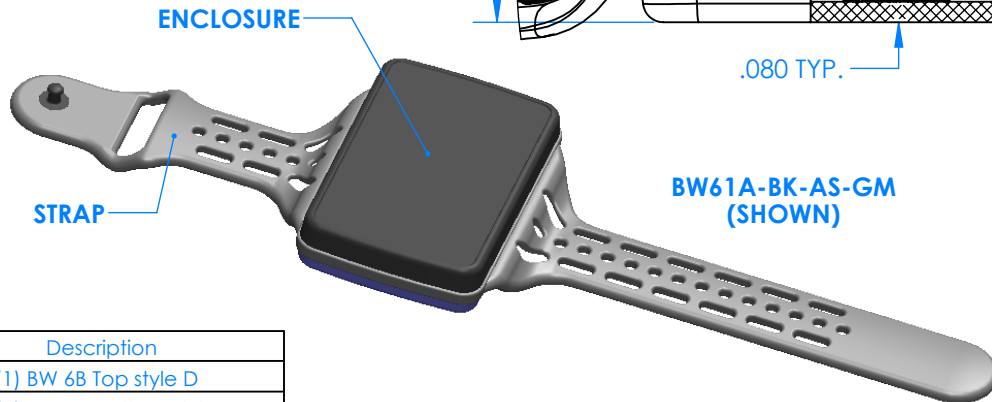

# SERPAC BW61D-YY-CS-ZZ

Electronic Enclosures

SECTION A-A

### Enclosure color (YY)

Top-Bottom combinations available

- BK=black
- CL=clear
- TRGY=translucent gray
- TRRD=translucent red

### Strap color (ZZ)

- BK=black
- BL=blue
- GM=gunmetal
- NG=neon green
- NO=neon orange
- OR=orange
- YL=yellow
- WH=white

PN	Description
5533D	(1) BW 6B Top style D
5532D	(1) BW 6A Bottom style D
5538C	(1) BW 6C Small Strap style D
6002	(4) #2 X 3/8" PH HD screw TORQUE 35-60 in-oz.