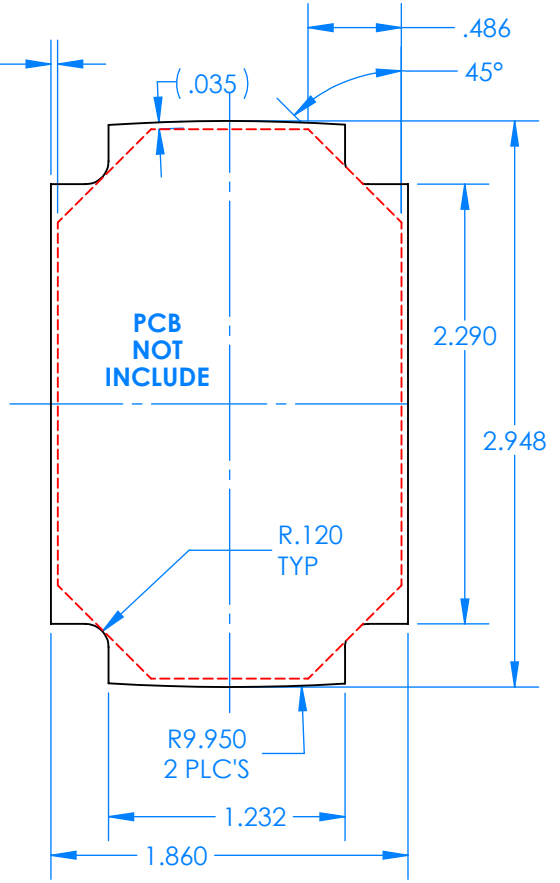

SERPAC BW62D-YY-CS-ZZ

Electronic Enclosures

BW62A-BK-AS-GM (SHOWN)

Enclosure color (YY)
 Top-Bottom combinations available
 BK=black
 CL=clear
 TRGY=translucent gray
 TRRD=translucent red

Strap color (ZZ)
 BK=black
 BL=blue
 GM=gunmetal
 NG=neon green
 NO=neon orange
 OR=orange
 YL=yellow
 WH=white

PN	Description
5535D	(1) BW 6C Top style D
5532D	(1) BW 6A Bottom style D
5538C	(1) BW 6C Small Strap style D
6002	(4) #2 X 3/8" PH HD screw TORQUE 35-60 in-oz.

**Watertight enclosure meets or exceeds:
 IP67
 NEMA 4**