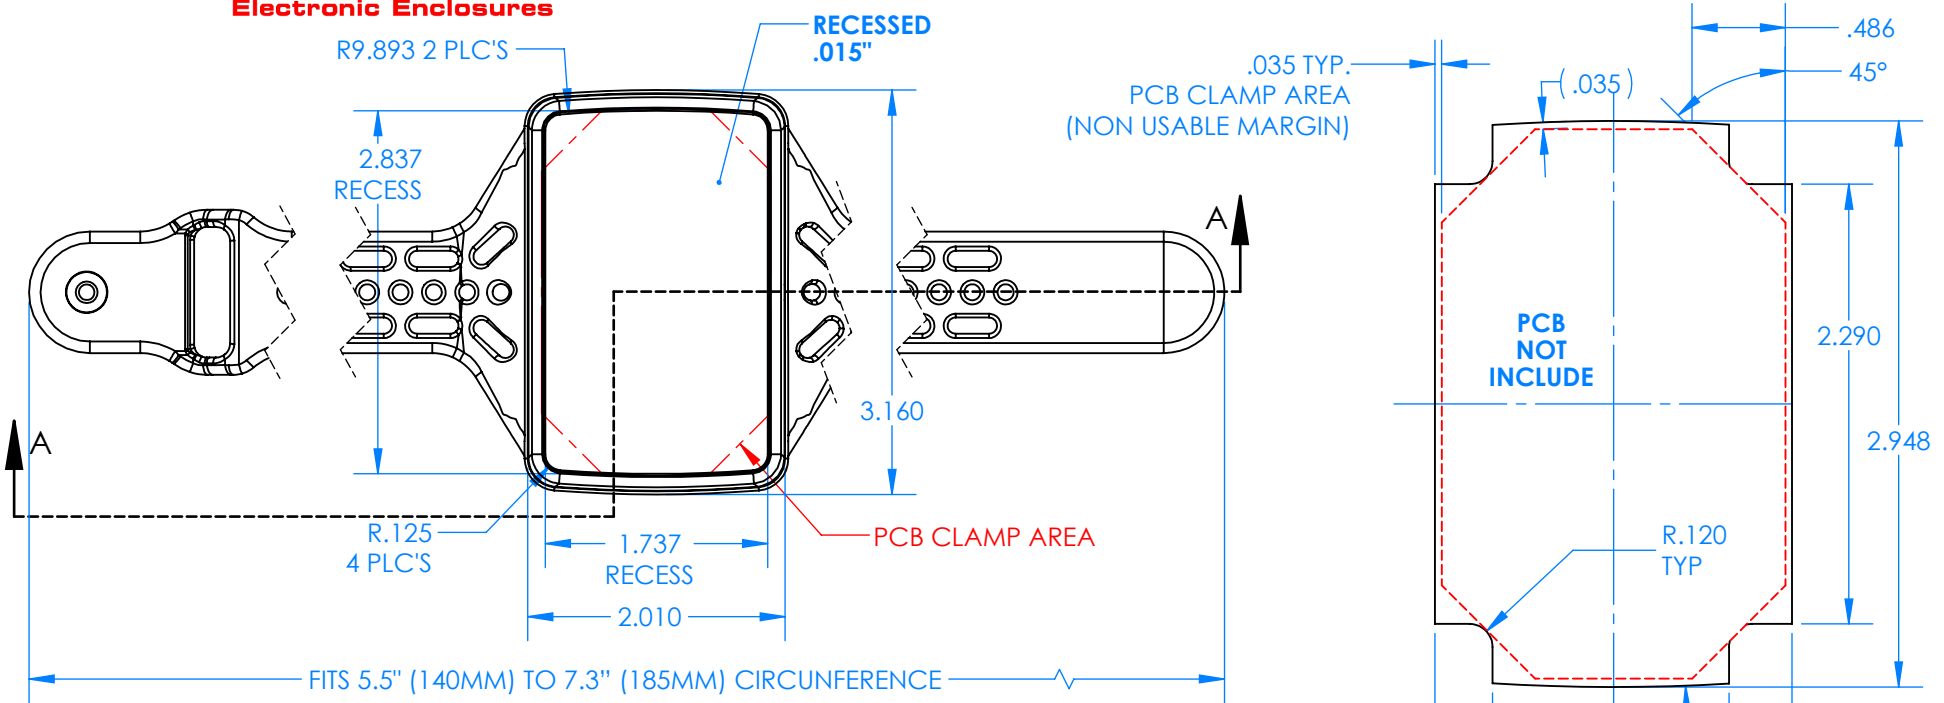

SERPAC BW62D-YY-CS-ZZ

Electronic Enclosures

BW62A-BK-AS-GM (SHOWN)

Enclosure color (YY)
 Top-Bottom combinations available
 BK=black
 CL=clear
 TRGY=translucent gray
 TRRD=translucent red

Strap color (ZZ)
 BK=black
 BL=blue
 GM=gunmetal
 NG=neon green
 NO=neon orange
 OR=orange
 YL=yellow
 WH=white

PN	Description
5535D	(1) BW 6C Top style D
5532D	(1) BW 6A Bottom style D
5538C	(1) BW 6C Small Strap style D
6002	(4) #2 X 3/8" PH HD screw TORQUE 35-60 in-oz.

**Watertight enclosure meets or exceeds:
 IP67
 NEMA 4**