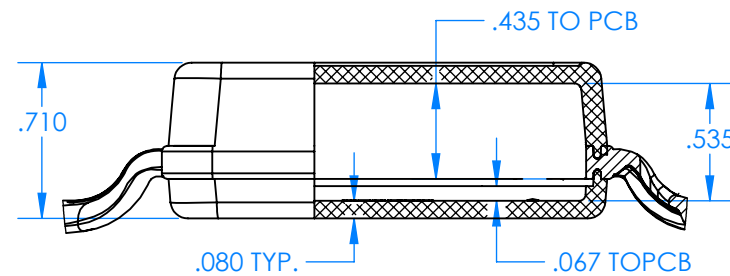

# SERPAC BW62D-YY-CS-ZZ

Electronic Enclosures

FITS 5.5" (140MM) TO 7.3" (185MM) CIRCUMFERENCE

SECTION A-A

BW62A-BK-AS-GM (SHOWN)

### Enclosure color (YY)

Top-Bottom combinations available

- BK=black
- CL=clear
- TRGY=translucent gray
- TRRD=translucent red

### Strap color (ZZ)

- BK=black
- BL=blue
- GM=gunmetal
- NG=neon green
- NO=neon orange
- OR=orange
- YL=yellow
- WH=white

PN	Description
5535D	(1) BW 6C Top style D
5532D	(1) BW 6A Bottom style D
5538C	(1) BW 6C Small Strap style D
6002	(4) #2 X 3/8" PH HD screw TORQUE 35-60 in-oz.