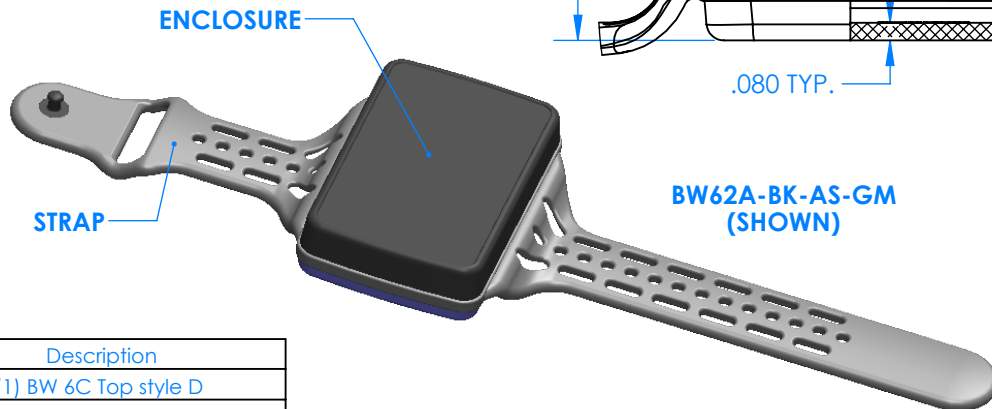

# SERPAC BW62D-YY-CS-ZZ

Electronic Enclosures

FITS 5.5" (140MM) TO 7.3" (185MM) CIRCUMFERENCE

SECTION A-A

BW62A-BK-AS-GM (SHOWN)

### Enclosure color (YY)

Top-Bottom combinations available

- BK=black
- CL=clear
- TRGY=translucent gray
- TRRD=translucent red

### Strap color (ZZ)

- BK=black
- BL=blue
- GM=gunmetal
- NG=neon green
- NO=neon orange
- OR=orange
- YL=yellow
- WH=white

PN	Description
5535D	(1) BW 6C Top style D
5532D	(1) BW 6A Bottom style D
5538C	(1) BW 6C Small Strap style D
6002	(4) #2 X 3/8" PH HD screw TORQUE 35-60 in-oz.