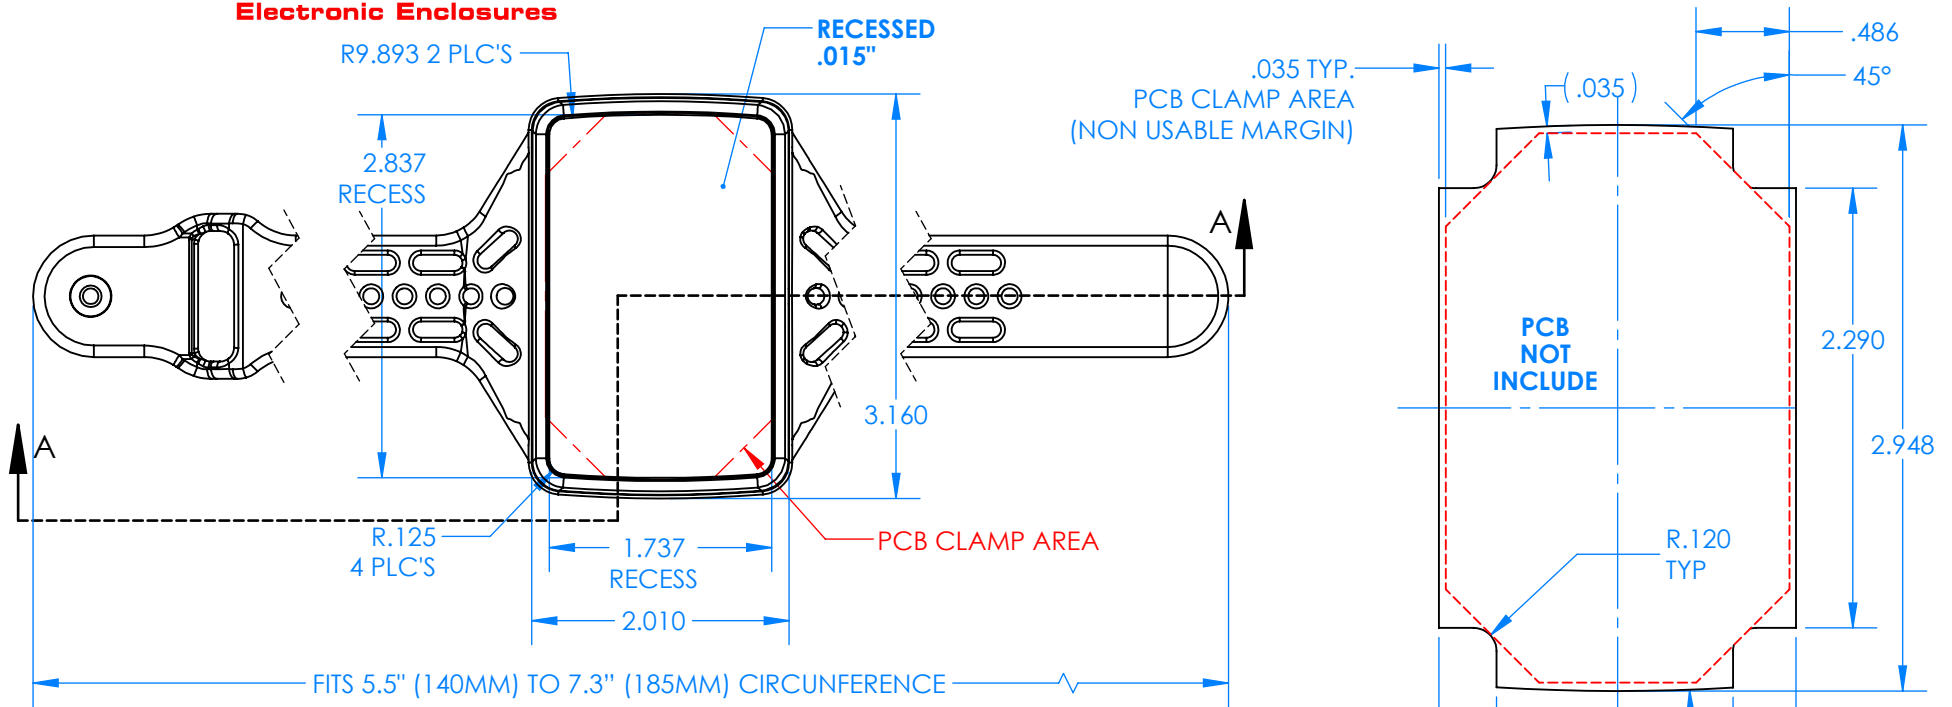

# SERPAC BW62D-YY-CS-ZZ

Electronic Enclosures

FITS 5.5" (140MM) TO 7.3" (185MM) CIRCUMFERENCE

SECTION A-A

BW62A-BK-AS-GM (SHOWN)

### Enclosure color (YY)

Top-Bottom combinations available

- BK=black
- CL=clear
- TRGY=translucent gray
- TRRD=translucent red

### Strap color (ZZ)

- BK=black
- BL=blue
- GM=gunmetal
- NG=neon green
- NO=neon orange
- OR=orange
- YL=yellow
- WH=white

PN	Description
5535D	(1) BW 6C Top style D
5532D	(1) BW 6A Bottom style D
5538C	(1) BW 6C Small Strap style D
6002	(4) #2 X 3/8" PH HD screw TORQUE 35-60 in-oz.

**Watertight enclosure meets or exceeds:**  
**IP67**  
**NEMA 4**