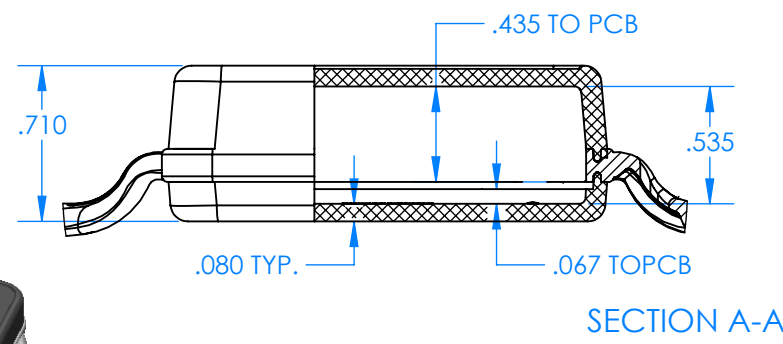

SERPAC BW62D-YY-CS-ZZ

Electronic Enclosures

BW62A-BK-AS-GM (SHOWN)

Enclosure color (YY)
 Top-Bottom combinations available
 BK=black
 CL=clear
 TRGY=translucent gray
 TRRD=translucent red

Strap color (ZZ)
 BK=black
 BL=blue
 GM=gunmetal
 NG=neon green
 NO=neon orange
 OR=orange
 YL=yellow
 WH=white

PN	Description
5535D	(1) BW 6C Top style D
5532D	(1) BW 6A Bottom style D
5538C	(1) BW 6C Small Strap style D
6002	(4) #2 X 3/8" PH HD screw TORQUE 35-60 in-oz.

**Watertight enclosure meets or exceeds:
 IP67
 NEMA 4**