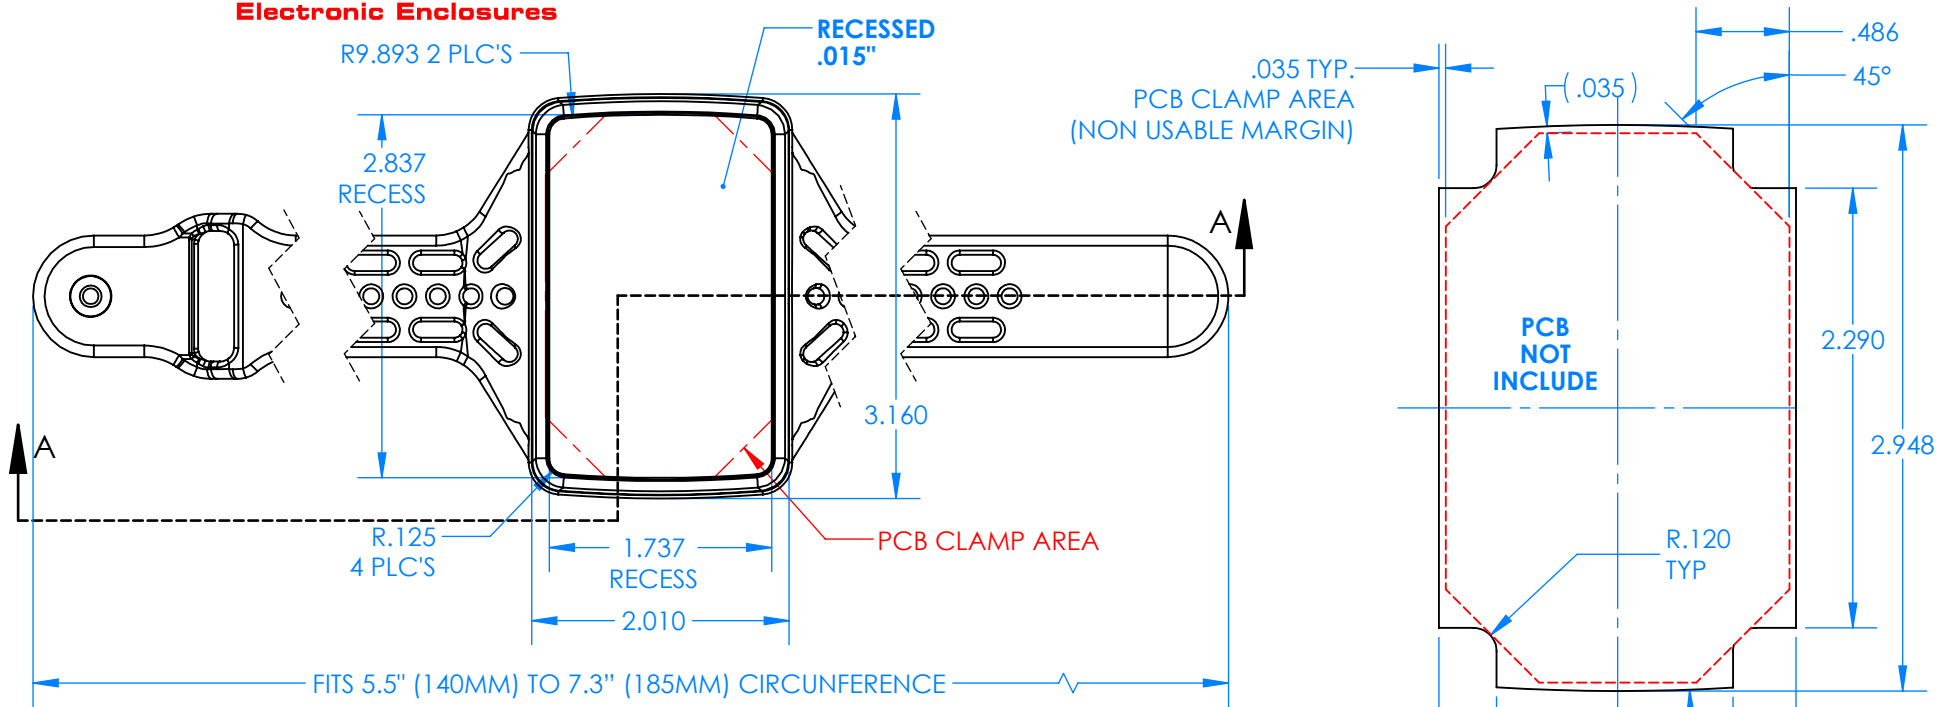

SERPAC BW62D-YY-CS-ZZ

Electronic Enclosures

SECTION A-A

Enclosure color (YY)

Top-Bottom combinations available

- BK=black
- CL=clear
- TRGY=translucent gray
- TRRD=translucent red

Strap color (ZZ)

- BK=black
- BL=blue
- GM=gunmetal
- NG=neon green
- NO=neon orange
- OR=orange
- YL=yellow
- WH=white

PN	Description
5535D	(1) BW 6C Top style D
5532D	(1) BW 6A Bottom style D
5538C	(1) BW 6C Small Strap style D
6002	(4) #2 X 3/8" PH HD screw TORQUE 35-60 in-oz.

Watertight enclosure meets or exceeds:
IP67
NEMA 4