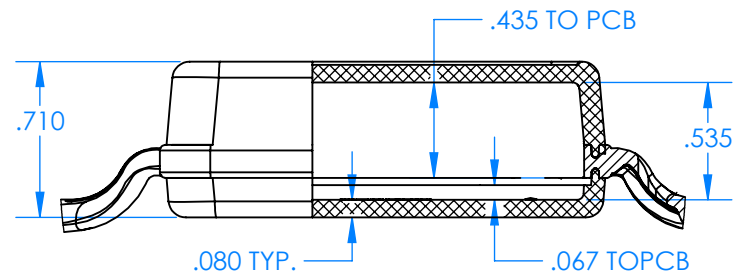

SERPAC BW62D-YY-CS-ZZ

Electronic Enclosures

SECTION A-A

Enclosure color (YY)

Top-Bottom combinations available

- BK=black
- CL=clear
- TRGY=translucent gray
- TRRD=translucent red

Strap color (ZZ)

- BK=black
- BL=blue
- GM=gunmetal
- NG=neon green
- NO=neon orange
- OR=orange
- YL=yellow
- WH=white

PN	Description
5535D	(1) BW 6C Top style D
5532D	(1) BW 6A Bottom style D
5538C	(1) BW 6C Small Strap style D
6002	(4) #2 X 3/8" PH HD screw TORQUE 35-60 in-oz.

Watertight enclosure meets or exceeds:
IP67
NEMA 4