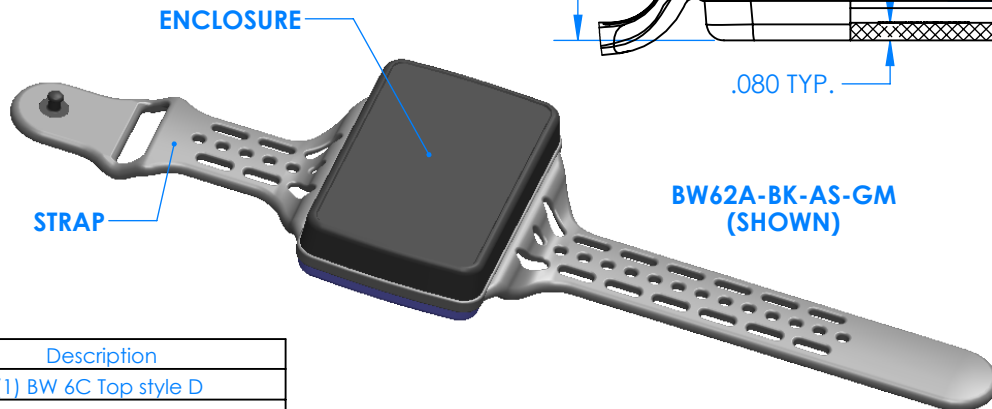

SERPAC BW62D-YY-CS-ZZ

Electronic Enclosures

SECTION A-A

Enclosure color (YY)

Top-Bottom combinations available

- BK=black
- CL=clear
- TRGY=translucent gray
- TRRD=translucent red

Strap color (ZZ)

- BK=black
- BL=blue
- GM=gunmetal
- NG=neon green
- NO=neon orange
- OR=orange
- YL=yellow
- WH=white

PN	Description
5535D	(1) BW 6C Top style D
5532D	(1) BW 6A Bottom style D
5538C	(1) BW 6C Small Strap style D
6002	(4) #2 X 3/8" PH HD screw TORQUE 35-60 in-oz.

Watertight enclosure meets or exceeds:
IP67
NEMA 4