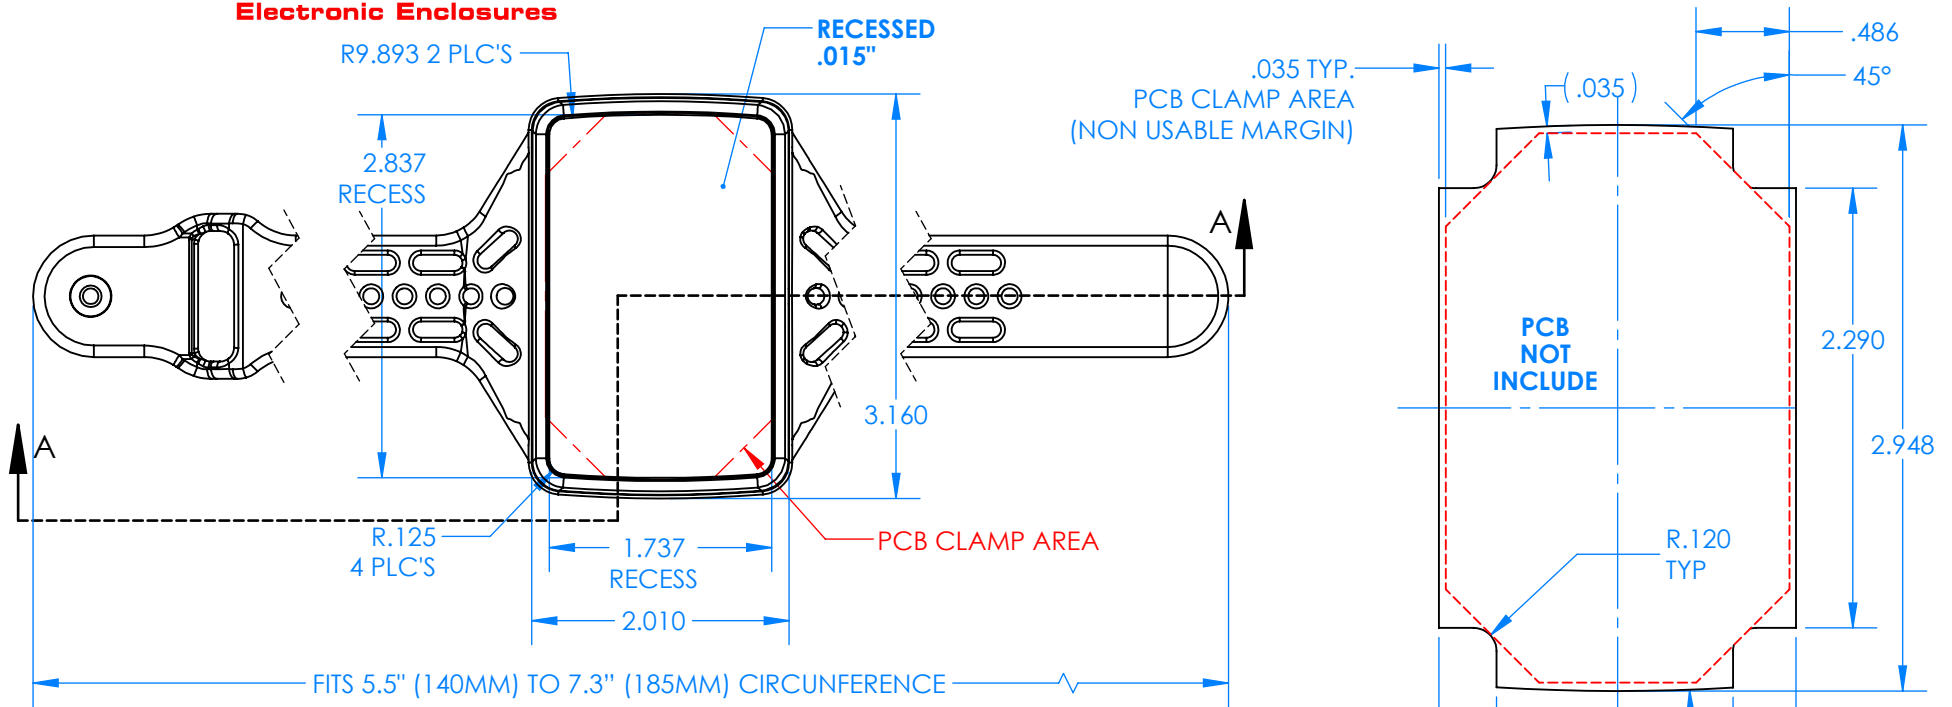

SERPAC BW62D-YY-CS-ZZ

Electronic Enclosures

BW62A-BK-AS-GM (SHOWN)

Enclosure color (YY)
 Top-Bottom combinations available
 BK=black
 CL=clear
 TRGY=translucent gray
 TRRD=translucent red

Strap color (ZZ)
 BK=black
 BL=blue
 GM=gunmetal
 NG=neon green
 NO=neon orange
 OR=orange
 YL=yellow
 WH=white

PN	Description
5535D	(1) BW 6C Top style D
5532D	(1) BW 6A Bottom style D
5538C	(1) BW 6C Small Strap style D
6002	(4) #2 X 3/8" PH HD screw TORQUE 35-60 in-oz.

**Watertight enclosure meets or exceeds:
 IP67
 NEMA 4**