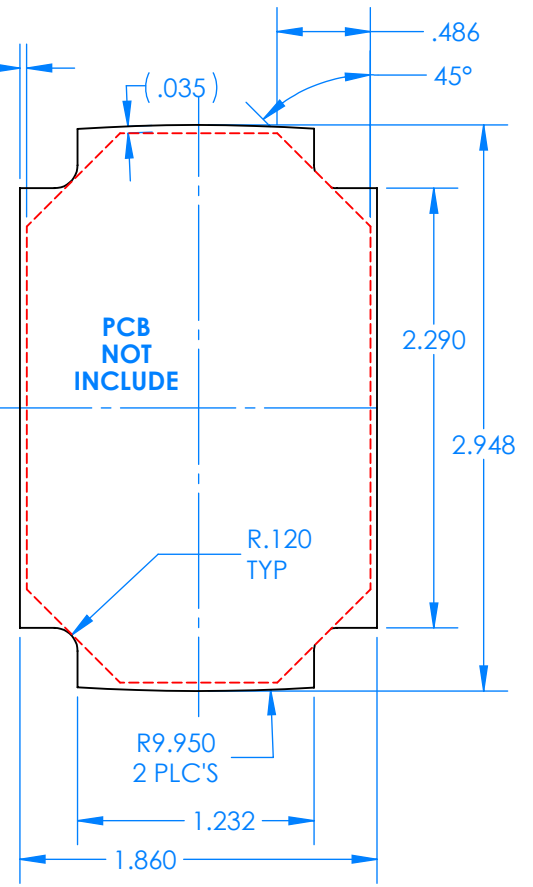

SERPAC BW62D-YY-CS-ZZ

Electronic Enclosures

BW62A-BK-AS-GM (SHOWN)

Enclosure color (YY)
 Top-Bottom combinations available
 BK=black
 CL=clear
 TRGY=translucent gray
 TRRD=translucent red

Strap color (ZZ)
 BK=black
 BL=blue
 GM=gunmetal
 NG=neon green
 NO=neon orange
 OR=orange
 YL=yellow
 WH=white

PN	Description
5535D	(1) BW 6C Top style D
5532D	(1) BW 6A Bottom style D
5538C	(1) BW 6C Small Strap style D
6002	(4) #2 X 3/8" PH HD screw TORQUE 35-60 in-oz.

**Watertight enclosure meets or exceeds:
 IP67
 NEMA 4**