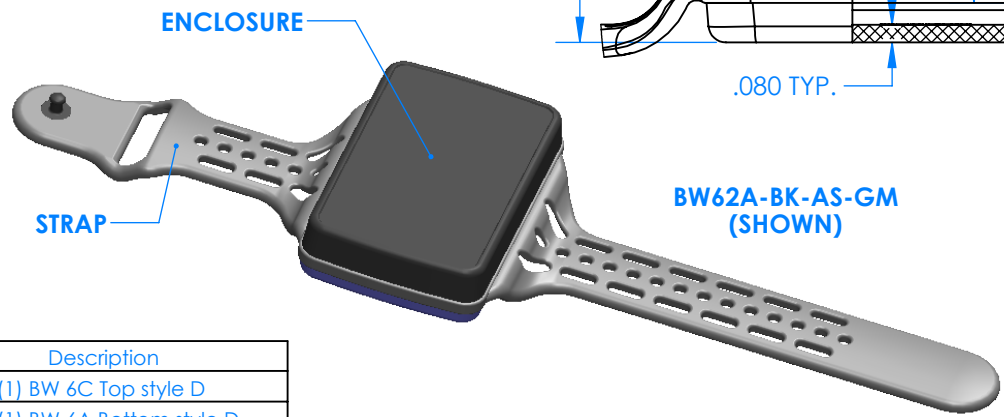

SERPAC BW62D-YY-CS-ZZ

Electronic Enclosures

BW62A-BK-AS-GM (SHOWN)

Enclosure color (YY)
 Top-Bottom combinations available
 BK=black
 CL=clear
 TRGY=translucent gray
 TRRD=translucent red

Strap color (ZZ)
 BK=black
 BL=blue
 GM=gunmetal
 NG=neon green
 NO=neon orange
 OR=orange
 YL=yellow
 WH=white

PN	Description
5535D	(1) BW 6C Top style D
5532D	(1) BW 6A Bottom style D
5538C	(1) BW 6C Small Strap style D
6002	(4) #2 X 3/8" PH HD screw TORQUE 35-60 in-oz.

**Watertight enclosure meets or exceeds:
 IP67
 NEMA 4**