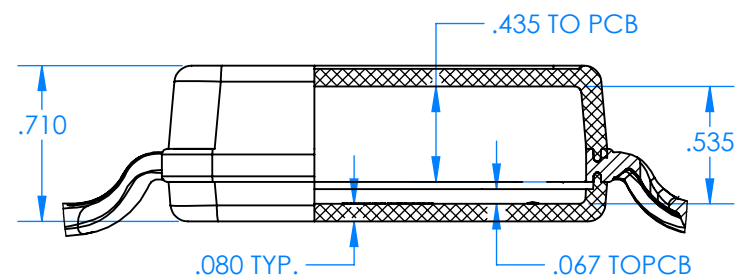

SERPAC BW62D-YY-CS-ZZ

Electronic Enclosures

BW62A-BK-AS-GM (SHOWN)

Enclosure color (YY)
 Top-Bottom combinations available
 BK=black
 CL=clear
 TRGY=translucent gray
 TRRD=translucent red

Strap color (ZZ)
 BK=black
 BL=blue
 GM=gunmetal
 NG=neon green
 NO=neon orange
 OR=orange
 YL=yellow
 WH=white

PN	Description
5535D	(1) BW 6C Top style D
5532D	(1) BW 6A Bottom style D
5538C	(1) BW 6C Small Strap style D
6002	(4) #2 X 3/8" PH HD screw TORQUE 35-60 in-oz.

**Watertight enclosure meets or exceeds:
 IP67
 NEMA 4**