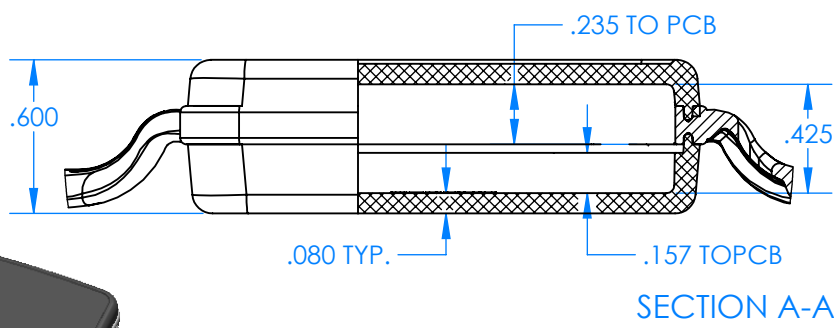

# SERPAC BW63D-YY-CS-ZZ

Electronic Enclosures

**BW63A-BK-AS-GM (SHOWN)**

**Enclosure color (YY)**  
 Top-Bottom combinations available  
 BK=black  
 CL=clear  
 TRGY=translucent gray  
 TRRD=translucent red

**Strap color (ZZ)**  
 BK=black  
 BL=blue  
 GM=gunmetal  
 NG=neon green  
 NO=neon orange  
 OR=orange  
 YL=yellow  
 WH=white

PN	Description
5531D	(1) BW 6A Top style D
5534D	(1) BW 6B Bottom style D
5538C	(1) BW 6C Small Strap style D
6002	(4) #2 X 3/8" PH HD screw TORQUE 35-60 in-oz.