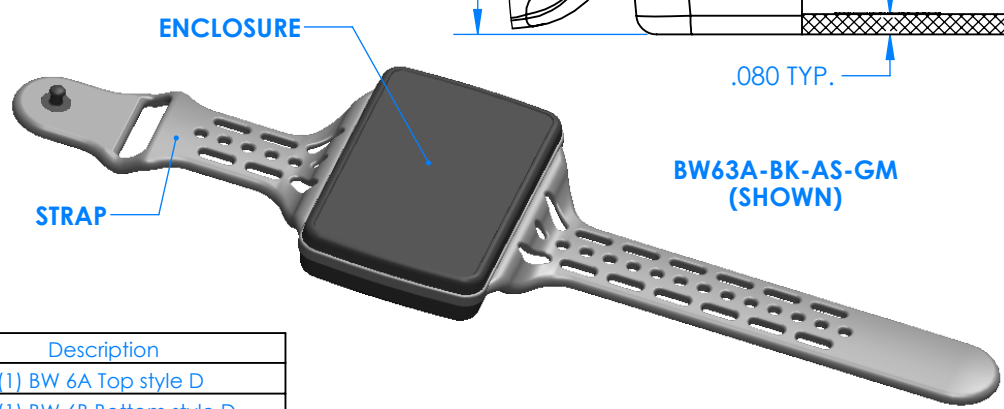

# SERPAC BW63D-YY-CS-ZZ

Electronic Enclosures

**BW63A-BK-AS-GM (SHOWN)**

**Enclosure color (YY)**  
 Top-Bottom combinations available  
 BK=black  
 CL=clear  
 TRGY=translucent gray  
 TRRD=translucent red

**Strap color (ZZ)**  
 BK=black  
 BL=blue  
 GM=gunmetal  
 NG=neon green  
 NO=neon orange  
 OR=orange  
 YL=yellow  
 WH=white

PN	Description
5531D	(1) BW 6A Top style D
5534D	(1) BW 6B Bottom style D
5538C	(1) BW 6C Small Strap style D
6002	(4) #2 X 3/8" PH HD screw TORQUE 35-60 in-oz.

**Watertight enclosure meets or exceeds:  
 IP67  
 NEMA 4**