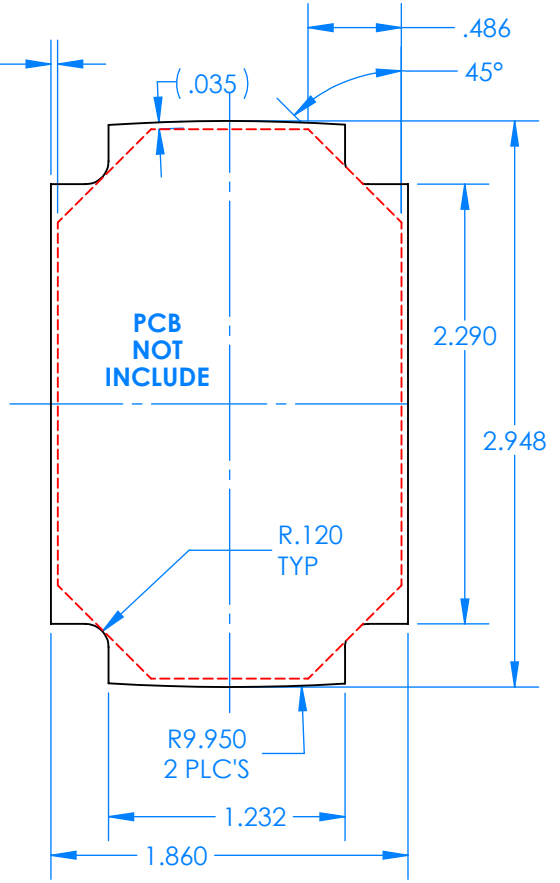

# SERPAC BW63D-YY-CS-ZZ

Electronic Enclosures

**BW63A-BK-AS-GM (SHOWN)**

**Enclosure color (YY)**  
 Top-Bottom combinations available  
 BK=black  
 CL=clear  
 TRGY=translucent gray  
 TRRD=translucent red

**Strap color (ZZ)**  
 BK=black  
 BL=blue  
 GM=gunmetal  
 NG=neon green  
 NO=neon orange  
 OR=orange  
 YL=yellow  
 WH=white

PN	Description
5531D	(1) BW 6A Top style D
5534D	(1) BW 6B Bottom style D
5538C	(1) BW 6C Small Strap style D
6002	(4) #2 X 3/8" PH HD screw TORQUE 35-60 in-oz.

**Watertight enclosure meets or exceeds:  
 IP67  
 NEMA 4**