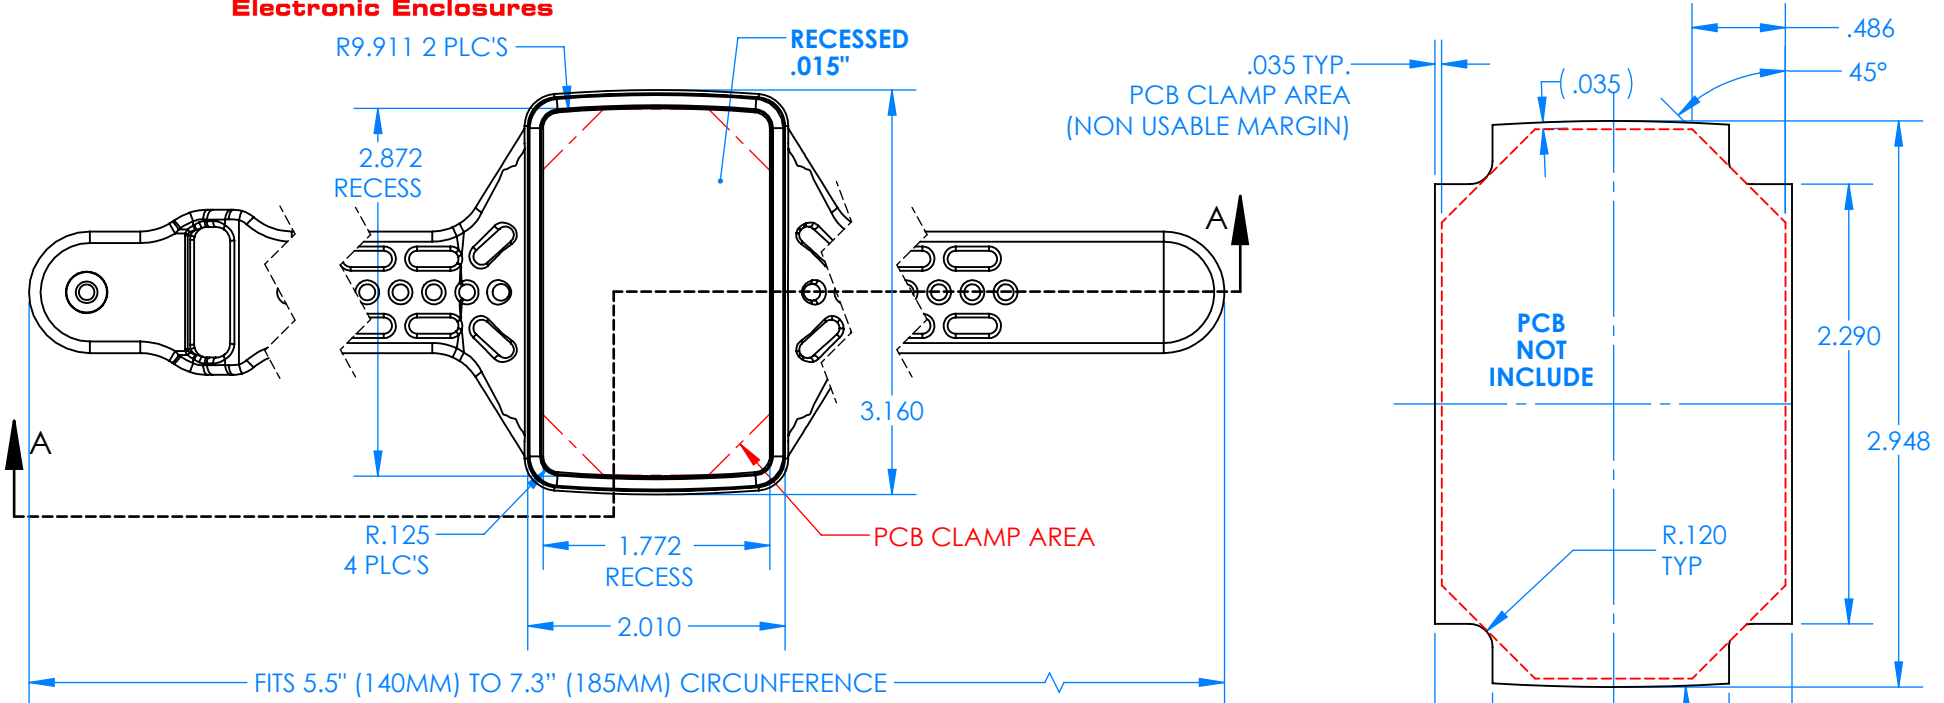

# SERPAC BW63D-YY-CS-ZZ

Electronic Enclosures

**BW63A-BK-AS-GM (SHOWN)**

**Enclosure color (YY)**  
 Top-Bottom combinations available  
 BK=black  
 CL=clear  
 TRGY=translucent gray  
 TRRD=translucent red

**Strap color (ZZ)**  
 BK=black  
 BL=blue  
 GM=gunmetal  
 NG=neon green  
 NO=neon orange  
 OR=orange  
 YL=yellow  
 WH=white

PN	Description
5531D	(1) BW 6A Top style D
5534D	(1) BW 6B Bottom style D
5538C	(1) BW 6C Small Strap style D
6002	(4) #2 X 3/8" PH HD screw TORQUE 35-60 in-oz.

**Watertight enclosure meets or exceeds:  
 IP67  
 NEMA 4**