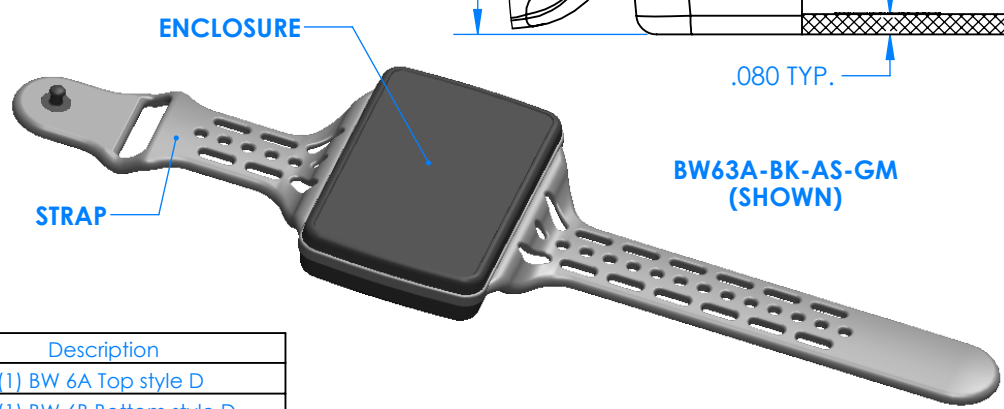

SERPAC BW63D-YY-CS-ZZ

Electronic Enclosures

BW63A-BK-AS-GM (SHOWN)

Enclosure color (YY)
 Top-Bottom combinations available
 BK=black
 CL=clear
 TRGY=translucent gray
 TRRD=translucent red

Strap color (ZZ)
 BK=black
 BL=blue
 GM=gunmetal
 NG=neon green
 NO=neon orange
 OR=orange
 YL=yellow
 WH=white

PN	Description
5531D	(1) BW 6A Top style D
5534D	(1) BW 6B Bottom style D
5538C	(1) BW 6C Small Strap style D
6002	(4) #2 X 3/8" PH HD screw TORQUE 35-60 in-oz.

**Watertight enclosure meets or exceeds:
 IP67
 NEMA 4**