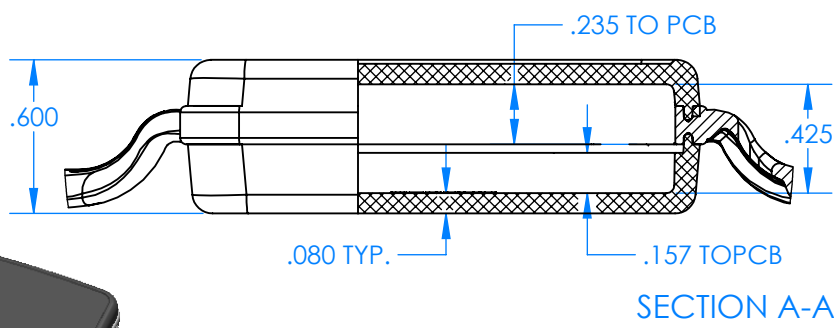

SERPAC BW63D-YY-CS-ZZ

Electronic Enclosures

BW63A-BK-AS-GM (SHOWN)

Enclosure color (YY)
 Top-Bottom combinations available
 BK=black
 CL=clear
 TRGY=translucent gray
 TRRD=translucent red

Strap color (ZZ)
 BK=black
 BL=blue
 GM=gunmetal
 NG=neon green
 NO=neon orange
 OR=orange
 YL=yellow
 WH=white

PN	Description
5531D	(1) BW 6A Top style D
5534D	(1) BW 6B Bottom style D
5538C	(1) BW 6C Small Strap style D
6002	(4) #2 X 3/8" PH HD screw TORQUE 35-60 in-oz.

**Watertight enclosure meets or exceeds:
 IP67
 NEMA 4**