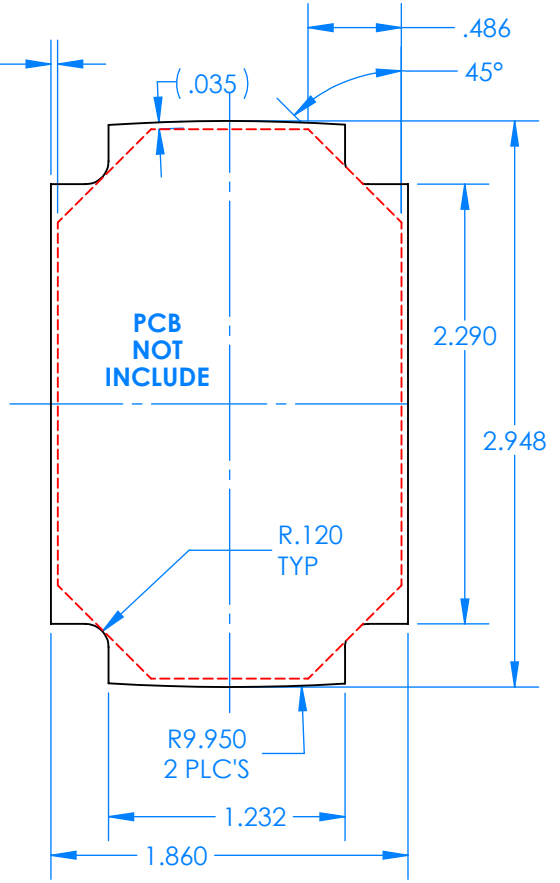

SERPAC BW63D-YY-CS-ZZ

Electronic Enclosures

BW63A-BK-AS-GM (SHOWN)

Enclosure color (YY)
 Top-Bottom combinations available
 BK=black
 CL=clear
 TRGY=translucent gray
 TRRD=translucent red

Strap color (ZZ)
 BK=black
 BL=blue
 GM=gunmetal
 NG=neon green
 NO=neon orange
 OR=orange
 YL=yellow
 WH=white

PN	Description
5531D	(1) BW 6A Top style D
5534D	(1) BW 6B Bottom style D
5538C	(1) BW 6C Small Strap style D
6002	(4) #2 X 3/8" PH HD screw TORQUE 35-60 in-oz.

**Watertight enclosure meets or exceeds:
 IP67
 NEMA 4**