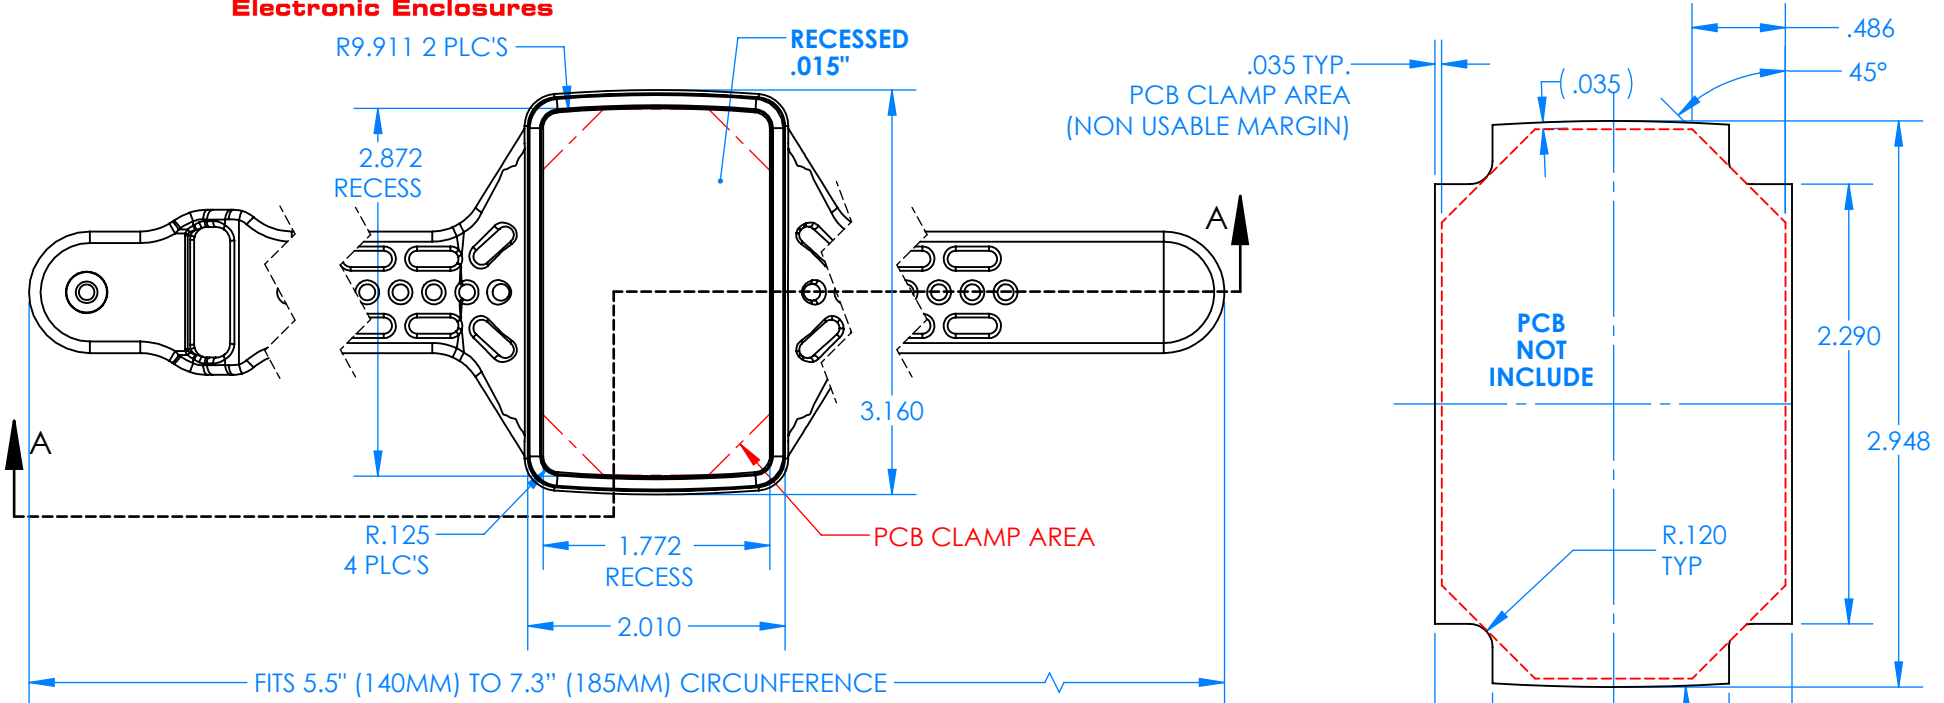

SERPAC BW63D-YY-CS-ZZ

Electronic Enclosures

BW63A-BK-AS-GM (SHOWN)

Enclosure color (YY)
 Top-Bottom combinations available
 BK=black
 CL=clear
 TRGY=translucent gray
 TRRD=translucent red

Strap color (ZZ)
 BK=black
 BL=blue
 GM=gunmetal
 NG=neon green
 NO=neon orange
 OR=orange
 YL=yellow
 WH=white

PN	Description
5531D	(1) BW 6A Top style D
5534D	(1) BW 6B Bottom style D
5538C	(1) BW 6C Small Strap style D
6002	(4) #2 X 3/8" PH HD screw TORQUE 35-60 in-oz.

**Watertight enclosure meets or exceeds:
 IP67
 NEMA 4**