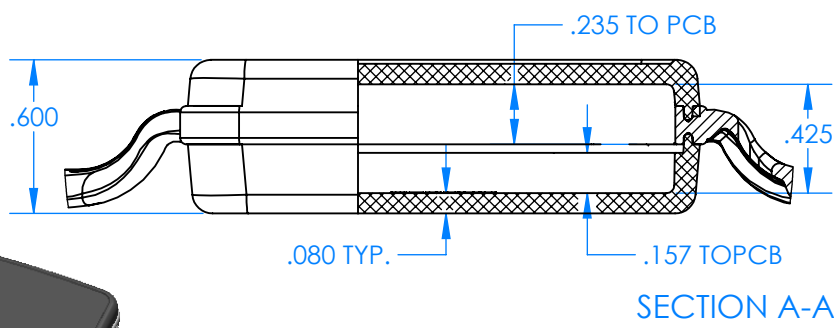

# SERPAC BW63D-YY-CS-ZZ

Electronic Enclosures

**Enclosure color (YY)**  
 Top-Bottom combinations available  
 BK=black  
 CL=clear  
 TRGY=translucent gray  
 TRRD=translucent red

**Strap color (ZZ)**  
 BK=black  
 BL=blue  
 GM=gunmetal  
 NG=neon green  
 NO=neon orange  
 OR=orange  
 YL=yellow  
 WH=white

PN	Description
5531D	(1) BW 6A Top style D
5534D	(1) BW 6B Bottom style D
5538C	(1) BW 6C Small Strap style D
6002	(4) #2 X 3/8" PH HD screw TORQUE 35-60 in-oz.

**Watertight enclosure meets or exceeds:  
 IP67  
 NEMA 4**