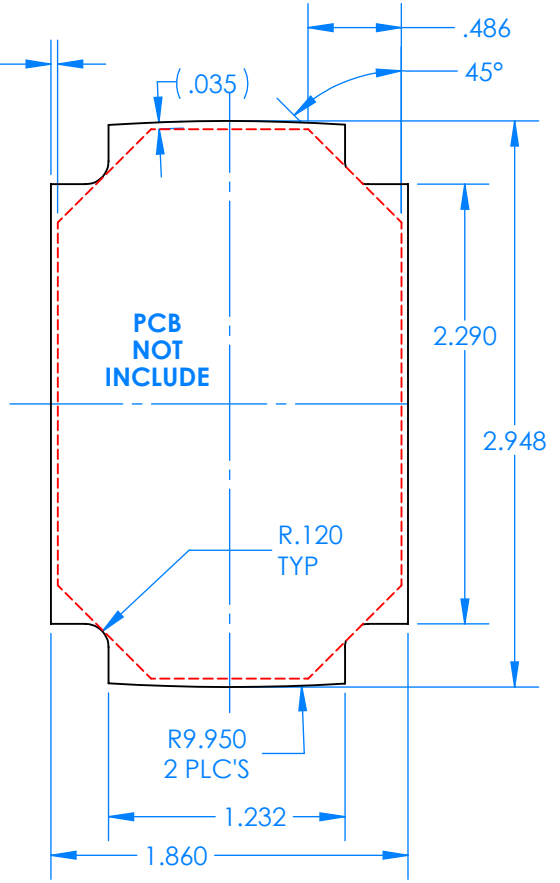

# SERPAC BW63D-YY-CS-ZZ

Electronic Enclosures

**Enclosure color (YY)**  
 Top-Bottom combinations available  
 BK=black  
 CL=clear  
 TRGY=translucent gray  
 TRRD=translucent red

**Strap color (ZZ)**  
 BK=black  
 BL=blue  
 GM=gunmetal  
 NG=neon green  
 NO=neon orange  
 OR=orange  
 YL=yellow  
 WH=white

PN	Description
5531D	(1) BW 6A Top style D
5534D	(1) BW 6B Bottom style D
5538C	(1) BW 6C Small Strap style D
6002	(4) #2 X 3/8" PH HD screw TORQUE 35-60 in-oz.

**Watertight enclosure meets or exceeds:  
 IP67  
 NEMA 4**