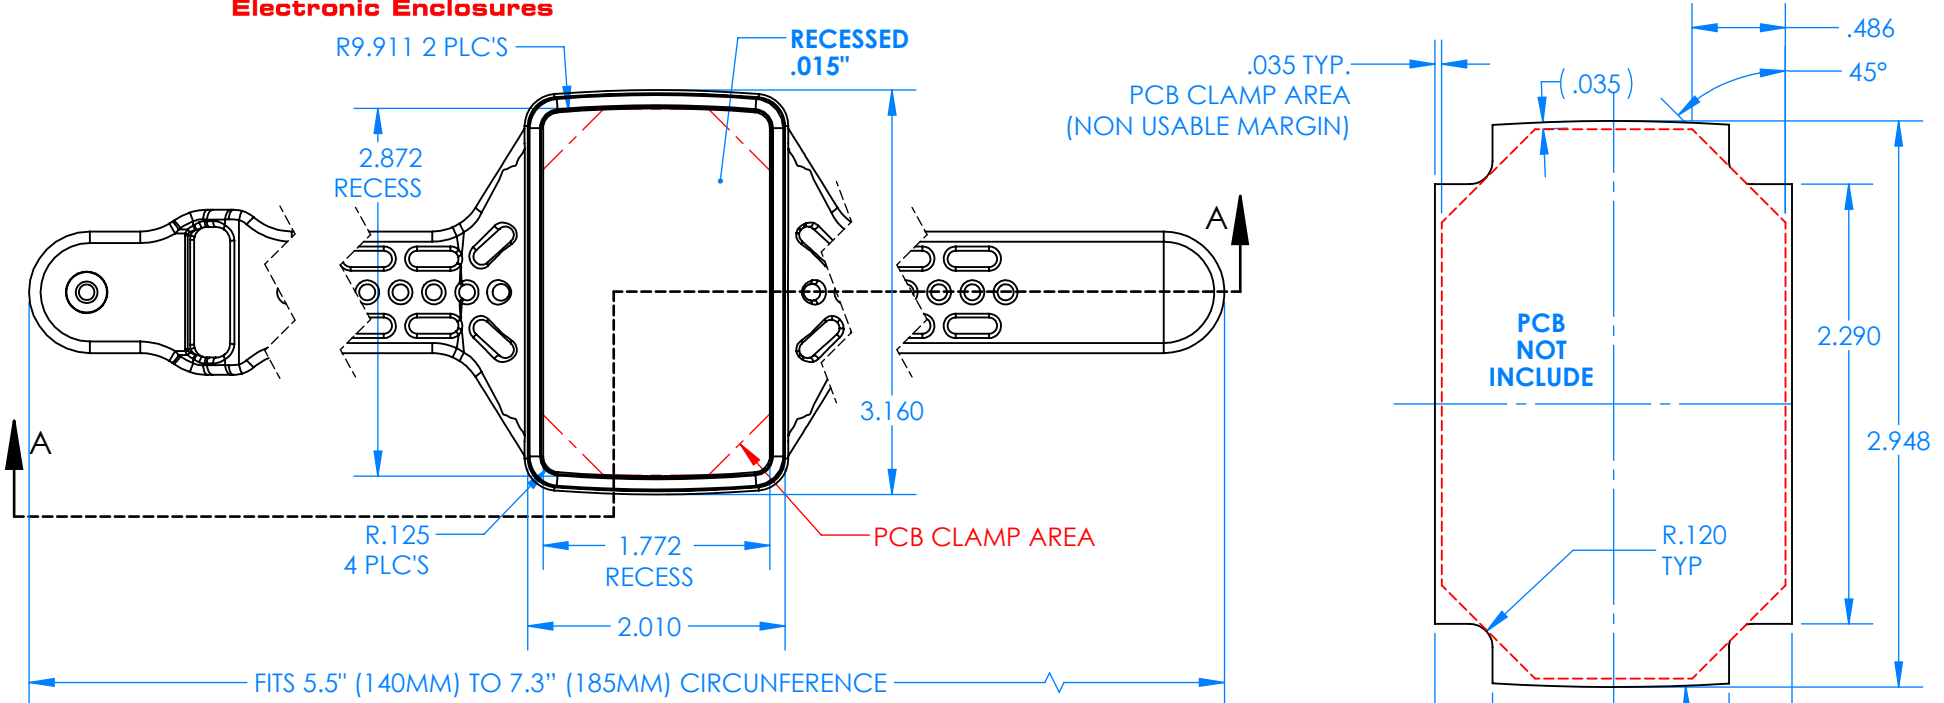

# SERPAC BW63D-YY-CS-ZZ

Electronic Enclosures

**Enclosure color (YY)**  
 Top-Bottom combinations available  
 BK=black  
 CL=clear  
 TRGY=translucent gray  
 TRRD=translucent red

**Strap color (ZZ)**  
 BK=black  
 BL=blue  
 GM=gunmetal  
 NG=neon green  
 NO=neon orange  
 OR=orange  
 YL=yellow  
 WH=white

PN	Description
5531D	(1) BW 6A Top style D
5534D	(1) BW 6B Bottom style D
5538C	(1) BW 6C Small Strap style D
6002	(4) #2 X 3/8" PH HD screw TORQUE 35-60 in-oz.

**Watertight enclosure meets or exceeds:  
 IP67  
 NEMA 4**