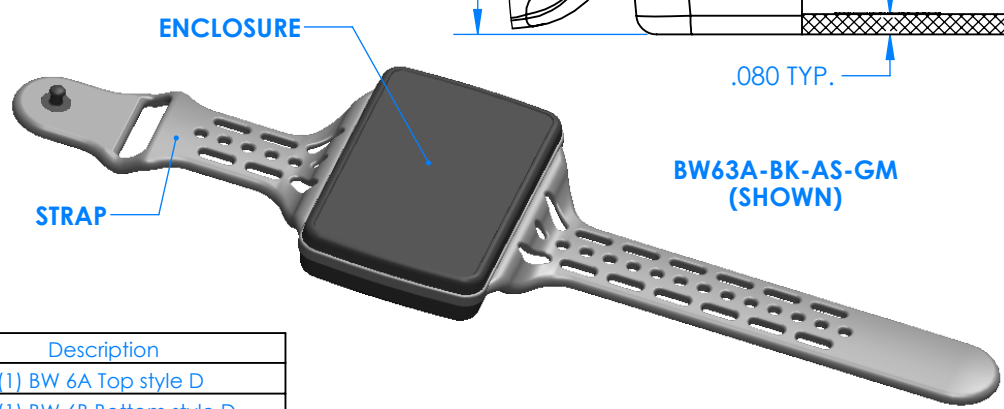

# SERPAC BW63D-YY-CS-ZZ

Electronic Enclosures

**Enclosure color (YY)**  
 Top-Bottom combinations available  
 BK=black  
 CL=clear  
 TRGY=translucent gray  
 TRRD=translucent red

**Strap color (ZZ)**  
 BK=black  
 BL=blue  
 GM=gunmetal  
 NG=neon green  
 NO=neon orange  
 OR=orange  
 YL=yellow  
 WH=white

PN	Description
5531D	(1) BW 6A Top style D
5534D	(1) BW 6B Bottom style D
5538C	(1) BW 6C Small Strap style D
6002	(4) #2 X 3/8" PH HD screw TORQUE 35-60 in-oz.

**Watertight enclosure meets or exceeds:  
 IP67  
 NEMA 4**