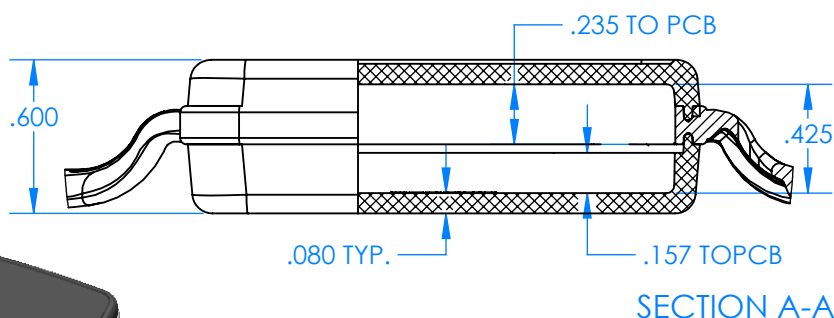

SERPAC BW63D-YY-CS-ZZ

Electronic Enclosures

Enclosure color (YY)
Top-Bottom combinations available
 BK=black
 CL=clear
 TRGY=translucent gray
 TRRD=translucent red

Strap color (ZZ)
 BK=black
 BL=blue
 GM=gunmetal
 NG=neon green
 NO=neon orange
 OR=orange
 YL=yellow
 WH=white

PN	Description
5531D	(1) BW 6A Top style D
5534D	(1) BW 6B Bottom style D
5538C	(1) BW 6C Small Strap style D
6002	(4) #2 X 3/8" PH HD screw TORQUE 35-60 in-oz.

**Watertight enclosure meets or exceeds:
 IP67
 NEMA 4**