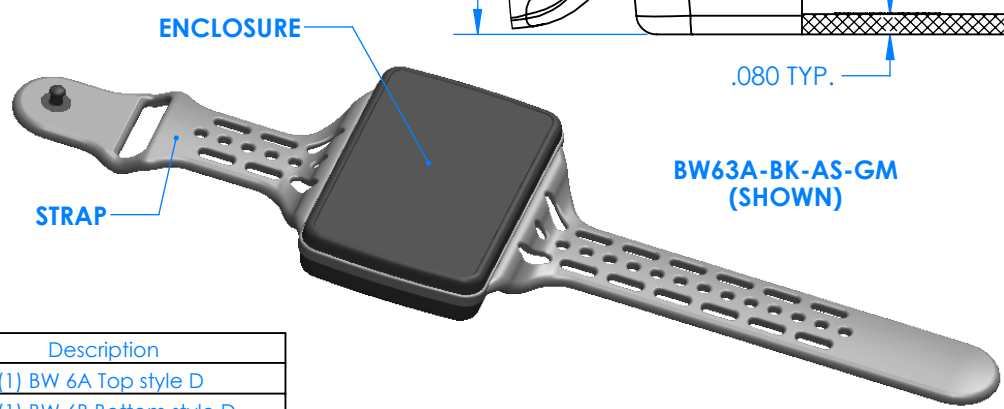

SERPAC BW63D-YY-CS-ZZ

Electronic Enclosures

Enclosure color (YY)
Top-Bottom combinations available
 BK=black
 CL=clear
 TRGY=translucent gray
 TRRD=translucent red

Strap color (ZZ)
 BK=black
 BL=blue
 GM=gunmetal
 NG=neon green
 NO=neon orange
 OR=orange
 YL=yellow
 WH=white

PN	Description
5531D	(1) BW 6A Top style D
5534D	(1) BW 6B Bottom style D
5538C	(1) BW 6C Small Strap style D
6002	(4) #2 X 3/8" PH HD screw TORQUE 35-60 in-oz.

**Watertight enclosure meets or exceeds:
 IP67
 NEMA 4**