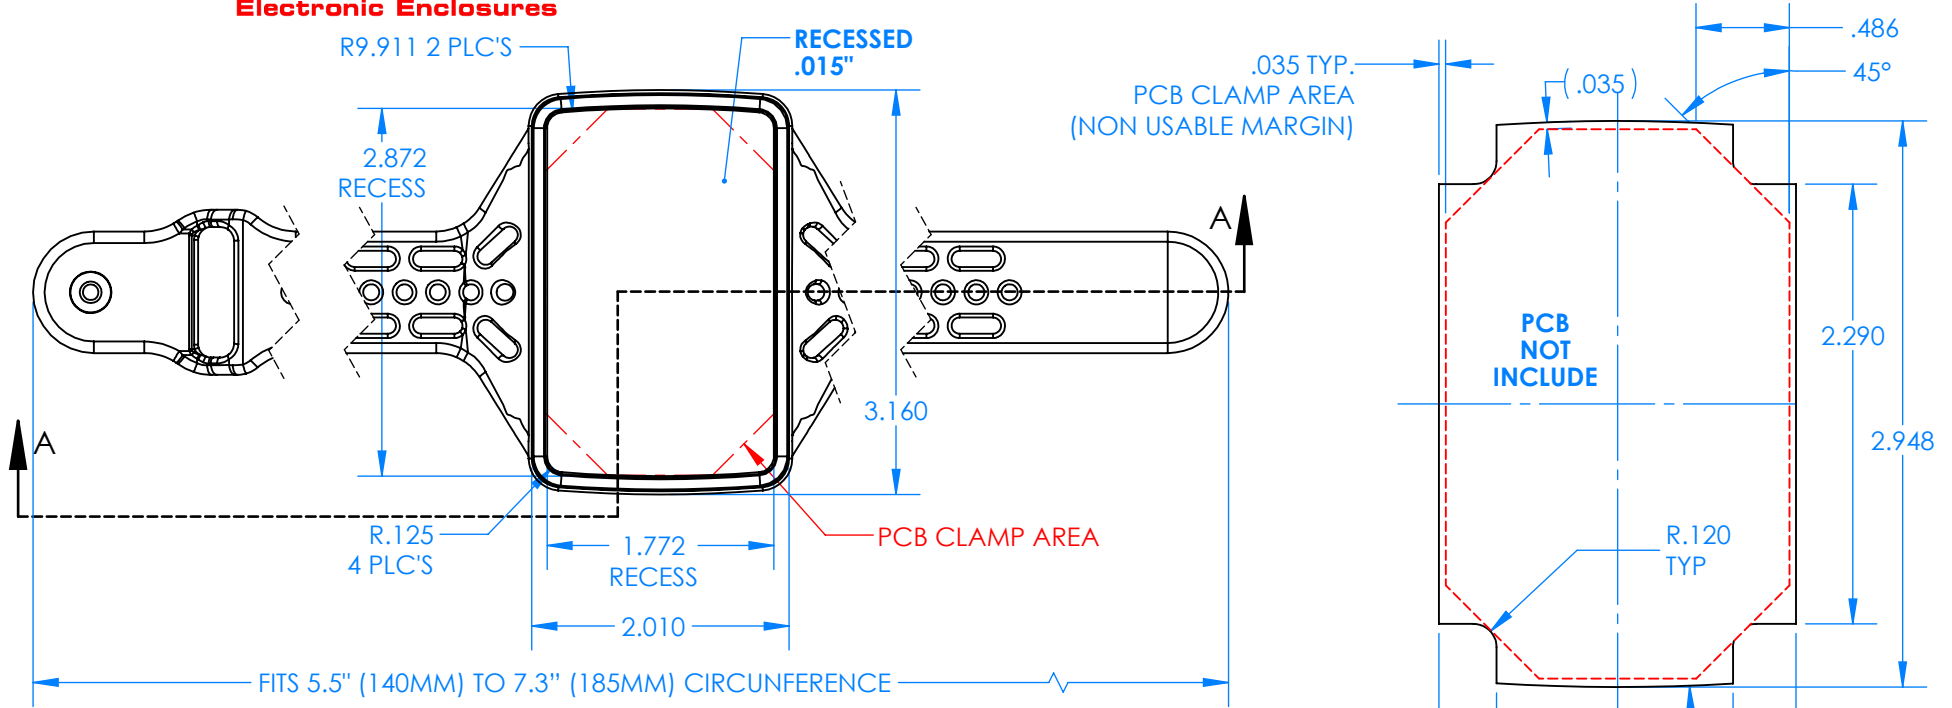

SERPAC BW63D-YY-CS-ZZ

Electronic Enclosures

Enclosure color (YY)
Top-Bottom combinations available
 BK=black
 CL=clear
 TRGY=translucent gray
 TRRD=translucent red

Strap color (ZZ)
 BK=black
 BL=blue
 GM=gunmetal
 NG=neon green
 NO=neon orange
 OR=orange
 YL=yellow
 WH=white

PN	Description
5531D	(1) BW 6A Top style D
5534D	(1) BW 6B Bottom style D
5538C	(1) BW 6C Small Strap style D
6002	(4) #2 X 3/8" PH HD screw TORQUE 35-60 in-oz.

**Watertight enclosure meets or exceeds:
 IP67
 NEMA 4**