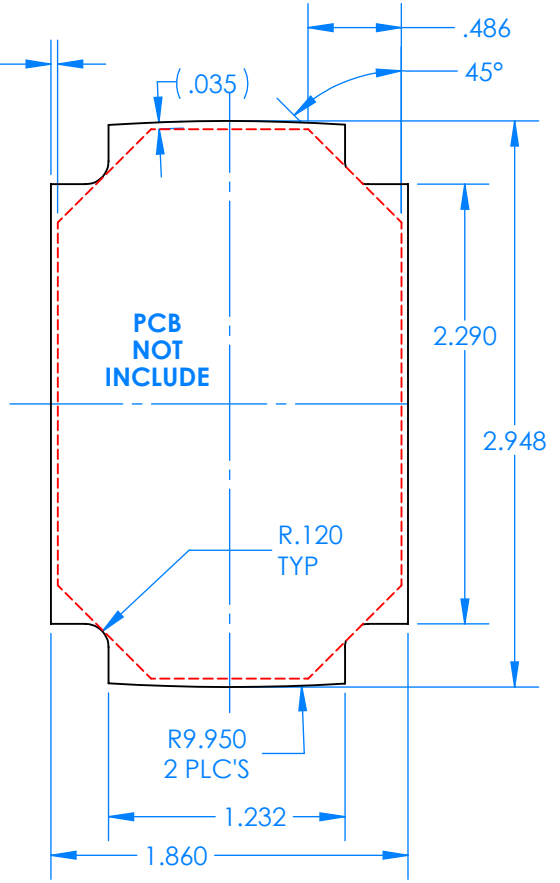

SERPAC BW63D-YY-CS-ZZ

Electronic Enclosures

Enclosure color (YY)
Top-Bottom combinations available
 BK=black
 CL=clear
 TRGY=translucent gray
 TRRD=translucent red

Strap color (ZZ)
 BK=black
 BL=blue
 GM=gunmetal
 NG=neon green
 NO=neon orange
 OR=orange
 YL=yellow
 WH=white

PN	Description
5531D	(1) BW 6A Top style D
5534D	(1) BW 6B Bottom style D
5538C	(1) BW 6C Small Strap style D
6002	(4) #2 X 3/8" PH HD screw TORQUE 35-60 in-oz.

**Watertight enclosure meets or exceeds:
 IP67
 NEMA 4**