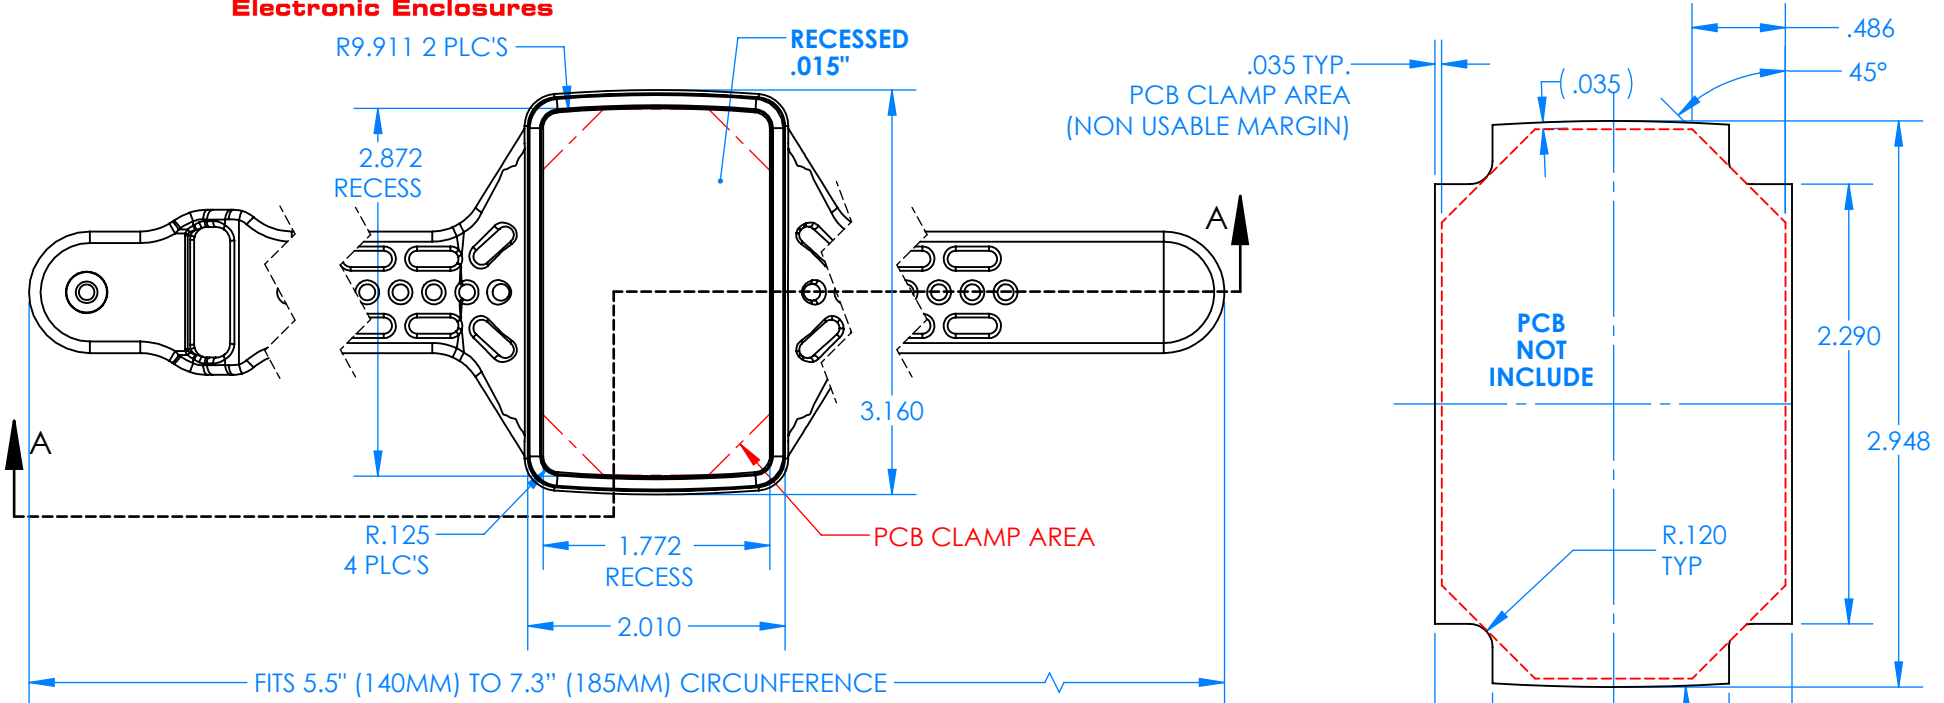

SERPAC BW63D-YY-CS-ZZ

Electronic Enclosures

Enclosure color (YY)
Top-Bottom combinations available
 BK=black
 CL=clear
 TRGY=translucent gray
 TRRD=translucent red

Strap color (ZZ)
 BK=black
 BL=blue
 GM=gunmetal
 NG=neon green
 NO=neon orange
 OR=orange
 YL=yellow
 WH=white

PN	Description
5531D	(1) BW 6A Top style D
5534D	(1) BW 6B Bottom style D
5538C	(1) BW 6C Small Strap style D
6002	(4) #2 X 3/8" PH HD screw TORQUE 35-60 in-oz.

**Watertight enclosure meets or exceeds:
 IP67
 NEMA 4**