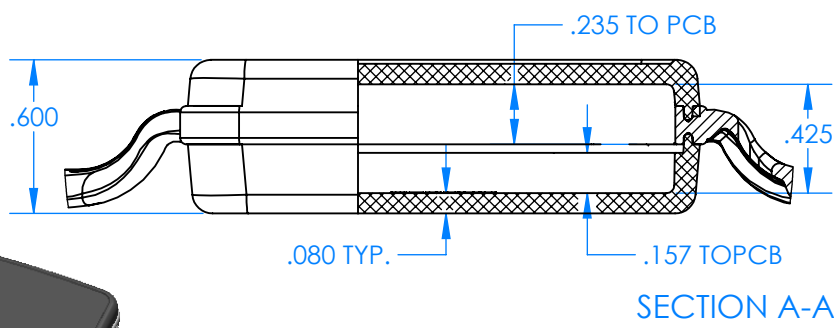

SERPAC BW63D-YY-CS-ZZ

Electronic Enclosures

Enclosure color (YY)
Top-Bottom combinations available
 BK=black
 CL=clear
 TRGY=translucent gray
 TRRD=translucent red

Strap color (ZZ)
 BK=black
 BL=blue
 GM=gunmetal
 NG=neon green
 NO=neon orange
 OR=orange
 YL=yellow
 WH=white

PN	Description
5531D	(1) BW 6A Top style D
5534D	(1) BW 6B Bottom style D
5538C	(1) BW 6C Small Strap style D
6002	(4) #2 X 3/8" PH HD screw TORQUE 35-60 in-oz.

**Watertight enclosure meets or exceeds:
 IP67
 NEMA 4**