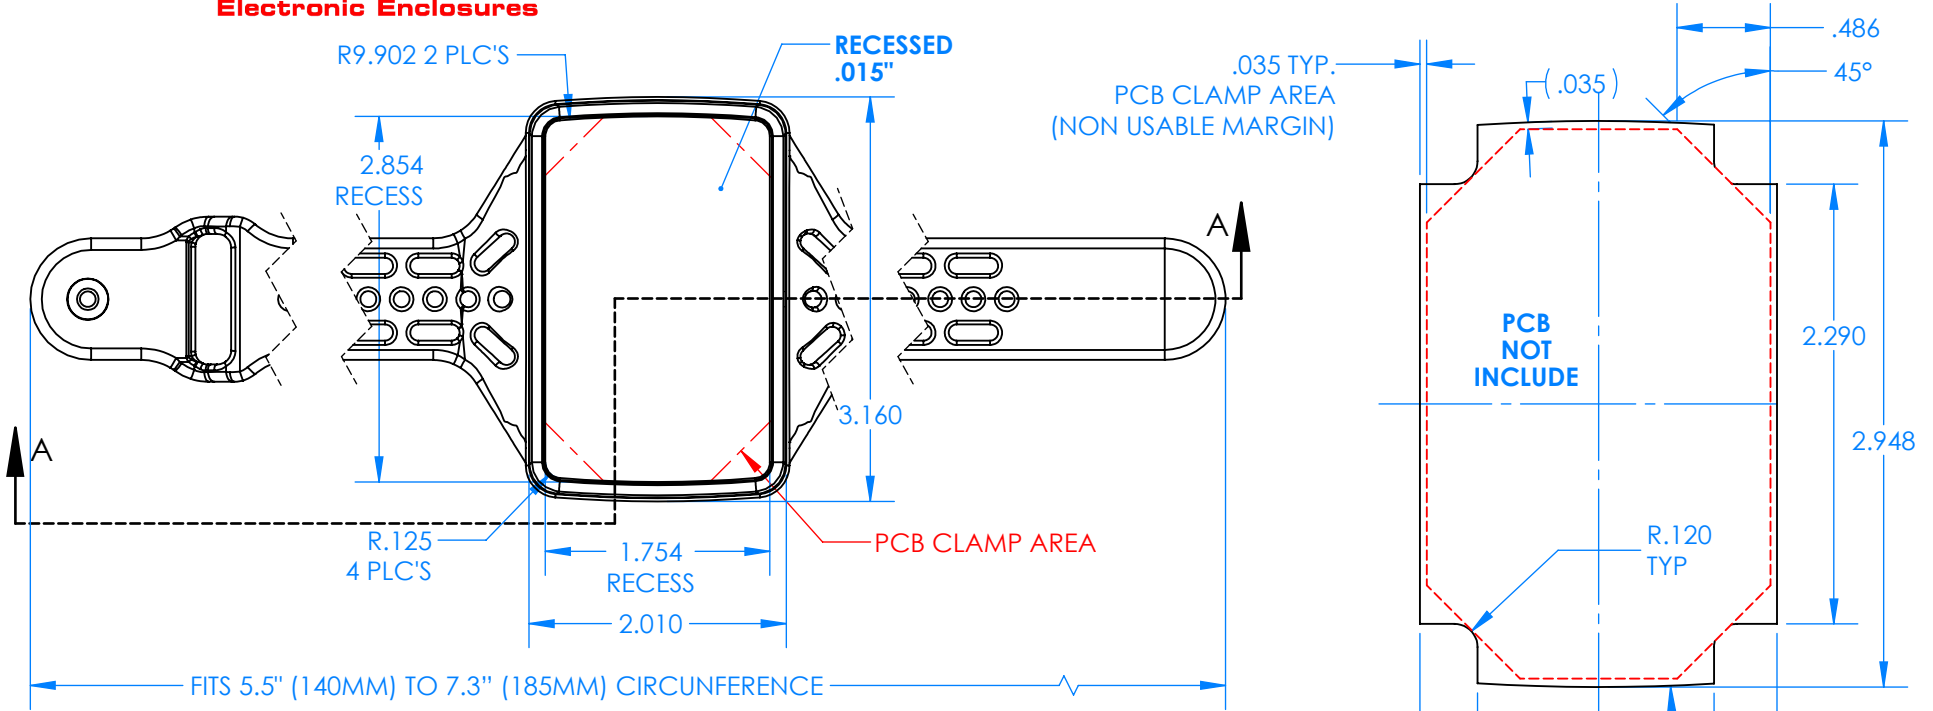

# SERPAC BW64D-YY-CS-ZZ

Electronic Enclosures

BW64A-BK-AS-GM (SHOWN)

**Enclosure color (YY)**  
 Top-Bottom combinations available  
 BK=black  
 CL=clear  
 TRGY=translucent gray  
 TRRD=translucent red

**Strap color (ZZ)**  
 BK=black  
 BL=blue  
 GM=gunmetal  
 NG=neon green  
 NO=neon orange  
 OR=orange  
 YL=yellow  
 WH=white

PN	Description
5533D	(1) BW 6B Top style D
5534D	(1) BW 6B Bottom style D
5538C	(1) BW 6C Small Strap style D
6002	(4) #2 X 3/8" PH HD screw TORQUE 35-60 in-oz.

**Watertight enclosure meets or exceeds:**  
**IP67**  
**NEMA 4**