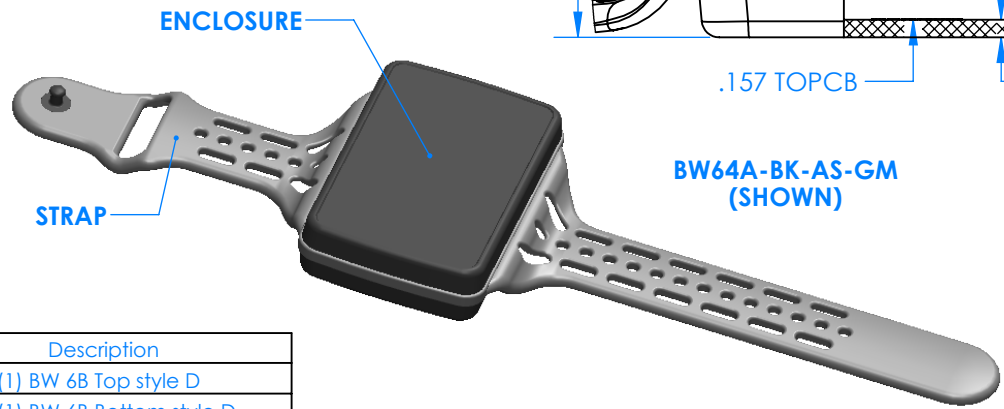

# SERPAC BW64D-YY-CS-ZZ

Electronic Enclosures

BW64A-BK-AS-GM (SHOWN)

**Enclosure color (YY)**  
 Top-Bottom combinations available  
 BK=black  
 CL=clear  
 TRGY=translucent gray  
 TRRD=translucent red

**Strap color (ZZ)**  
 BK=black  
 BL=blue  
 GM=gunmetal  
 NG=neon green  
 NO=neon orange  
 OR=orange  
 YL=yellow  
 WH=white

PN	Description
5533D	(1) BW 6B Top style D
5534D	(1) BW 6B Bottom style D
5538C	(1) BW 6C Small Strap style D
6002	(4) #2 X 3/8" PH HD screw TORQUE 35-60 in-oz.