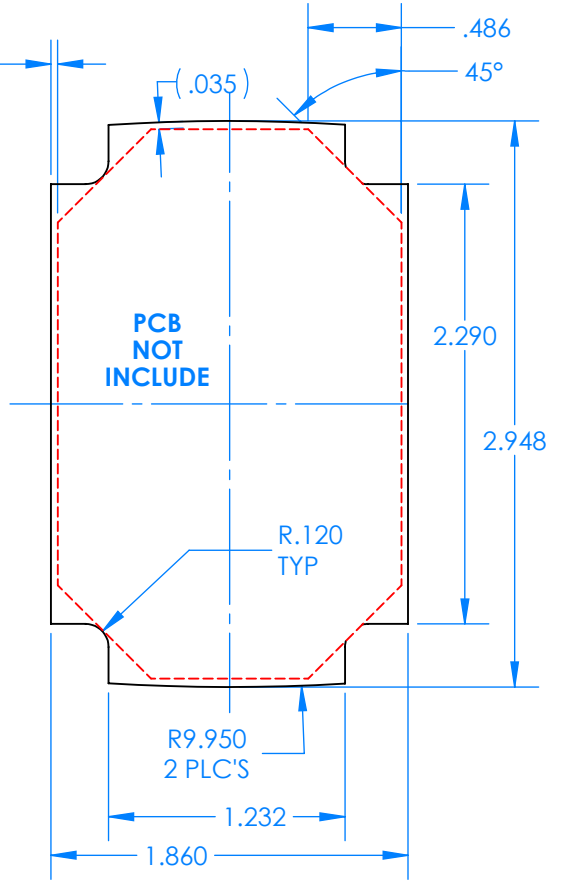

# SERPAC BW64D-YY-CS-ZZ

Electronic Enclosures

BW64A-BK-AS-GM (SHOWN)

**Enclosure color (YY)**  
 Top-Bottom combinations available  
 BK=black  
 CL=clear  
 TRGY=translucent gray  
 TRRD=translucent red

**Strap color (ZZ)**  
 BK=black  
 BL=blue  
 GM=gunmetal  
 NG=neon green  
 NO=neon orange  
 OR=orange  
 YL=yellow  
 WH=white

PN	Description
5533D	(1) BW 6B Top style D
5534D	(1) BW 6B Bottom style D
5538C	(1) BW 6C Small Strap style D
6002	(4) #2 X 3/8" PH HD screw TORQUE 35-60 in-oz.

**Watertight enclosure meets or exceeds:**  
**IP67**  
**NEMA 4**