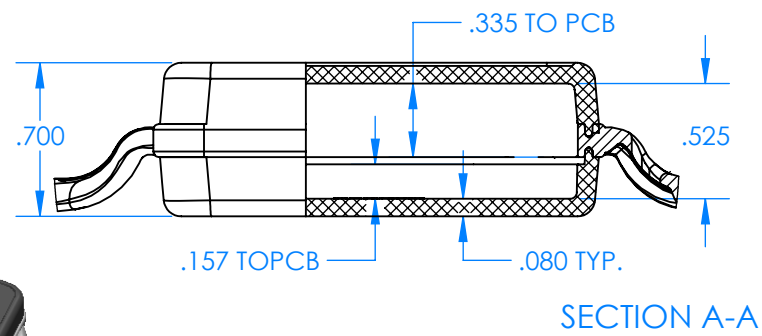

# SERPAC BW64D-YY-CS-ZZ

Electronic Enclosures

BW64A-BK-AS-GM (SHOWN)

**Enclosure color (YY)**  
 Top-Bottom combinations available  
 BK=black  
 CL=clear  
 TRGY=translucent gray  
 TRRD=translucent red

**Strap color (ZZ)**  
 BK=black  
 BL=blue  
 GM=gunmetal  
 NG=neon green  
 NO=neon orange  
 OR=orange  
 YL=yellow  
 WH=white

PN	Description
5533D	(1) BW 6B Top style D
5534D	(1) BW 6B Bottom style D
5538C	(1) BW 6C Small Strap style D
6002	(4) #2 X 3/8" PH HD screw TORQUE 35-60 in-oz.